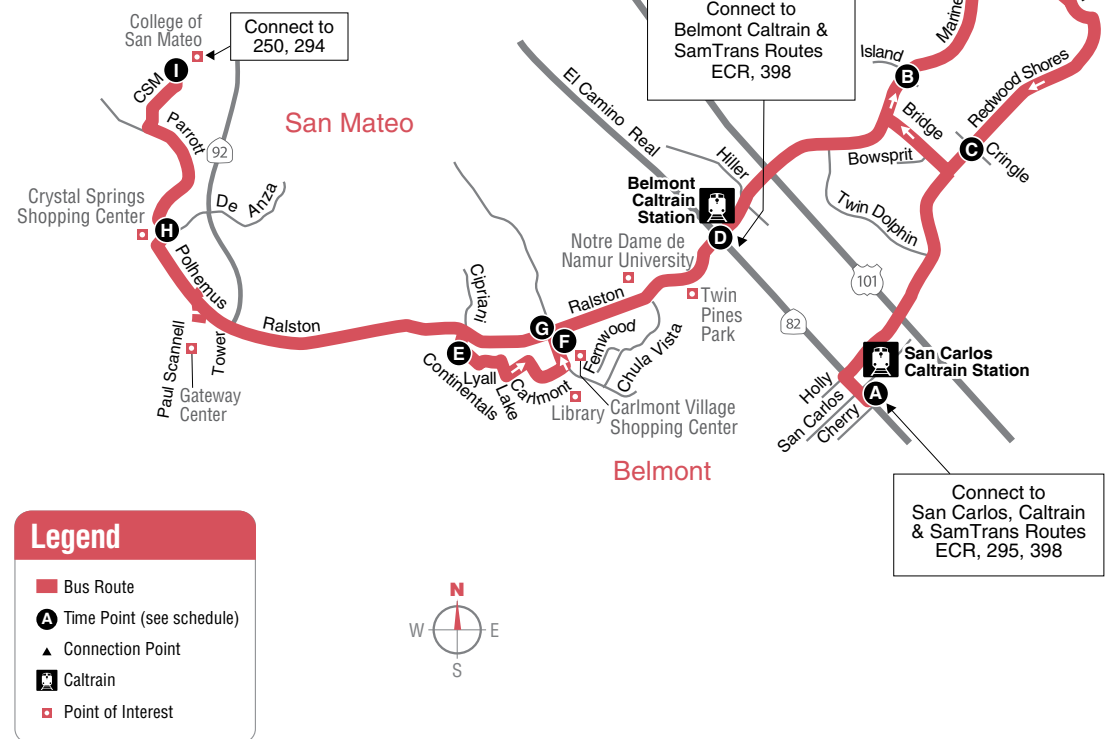

Weekdays to College of San Mateo

San Carlos Caltrain	Marine/ Island	Redwood Shores Btwn Cringle & Bridge	Ralston/ El Camino	Continental/Lyall	Ralston/ Alameda	College of San Mateo
A	B	C	D	E	F	I
6:10	6:19	6:28	6:38	6:45	6:50	7:00
7:10	7:19	7:28	7:38	7:45	7:50	8:00
8:10	8:19	8:28	8:38	8:45	8:50	9:00
9:10	9:19	9:28	9:38	9:45	9:50	10:00
10:10	10:19	10:28	10:38	10:45	10:50	11:00
11:10	11:19	11:28	11:38	11:45	11:50	12:00
12:10	12:19	12:28	12:38	12:45	12:50	1:00
1:10	1:19	1:28	1:38	1:45	1:50	2:00
2:10	2:19	2:28	2:38	2:45	2:50	3:00
3:10	3:19	3:28	3:38	3:45	3:50	4:00
4:10	4:19	4:28	4:38	4:45	4:50	5:00
5:10	5:19	5:28	5:38	5:45	5:50	6:00
6:10	6:19	6:28	6:38	6:45	6:50	7:00

AM - light type. **PM - bold type.** No Sunday service.
Bus is not considered late until 5 minutes past scheduled time. Not all stops shown.
Please call 1-800-660-4287 for other bus stops.

ROUTE 260

How to Use this Timetable:

Locate the time point (A) on the map prior to where you want to board the bus. Not all bus stops are shown. Find the same time point on the schedule. The departure/arrival times are listed under each time point. **Please plan to arrive 5 minutes prior to your departure time.** To plan your trip, use this timetable with the SamTrans System Map, which shows where all routes operate. Trip-planning assistance is available by calling SamTrans at 1-800-660-4287.

Weekdays to San Carlos Caltrain

College of San Mateo	Continental/Lyall	Alameda/Ralston	Ralston/ El Camino	Marine/ Island	Redwood Shores Btwn Cringle & Bridge	San Carlos Caltrain
I	E	G	D	B	C	A
6:15	6:25	6:31	6:35	6:42	6:49	6:55
7:15	7:25	7:31	7:35	7:42	7:49	7:55
8:15	8:25	8:31	8:35	8:42	8:49	8:55
9:15	9:25	9:31	9:35	9:42	9:49	9:55
10:15	10:25	10:31	10:35	10:42	10:49	10:55
11:15	11:25	11:31	11:35	11:42	11:49	11:55
12:15	12:25	12:31	12:35	12:42	12:49	12:55
1:15	1:25	1:31	1:35	1:42	1:49	1:55
2:15	2:25	2:31	2:35	2:42	2:49	2:55
3:15	3:25	3:31	3:35	3:42	3:49	3:55
4:15	4:25	4:31	4:35	4:42	4:49	4:55
5:15	5:25	5:31	5:35	5:42	5:49	5:55
6:15	6:25	6:31	6:35	6:42	6:49	6:55

AM - light type. **PM - bold type.** No Sunday service.
Bus is not considered late until 5 minutes past scheduled time. Not all stops shown.
Please call 1-800-660-4287 for other bus stops.