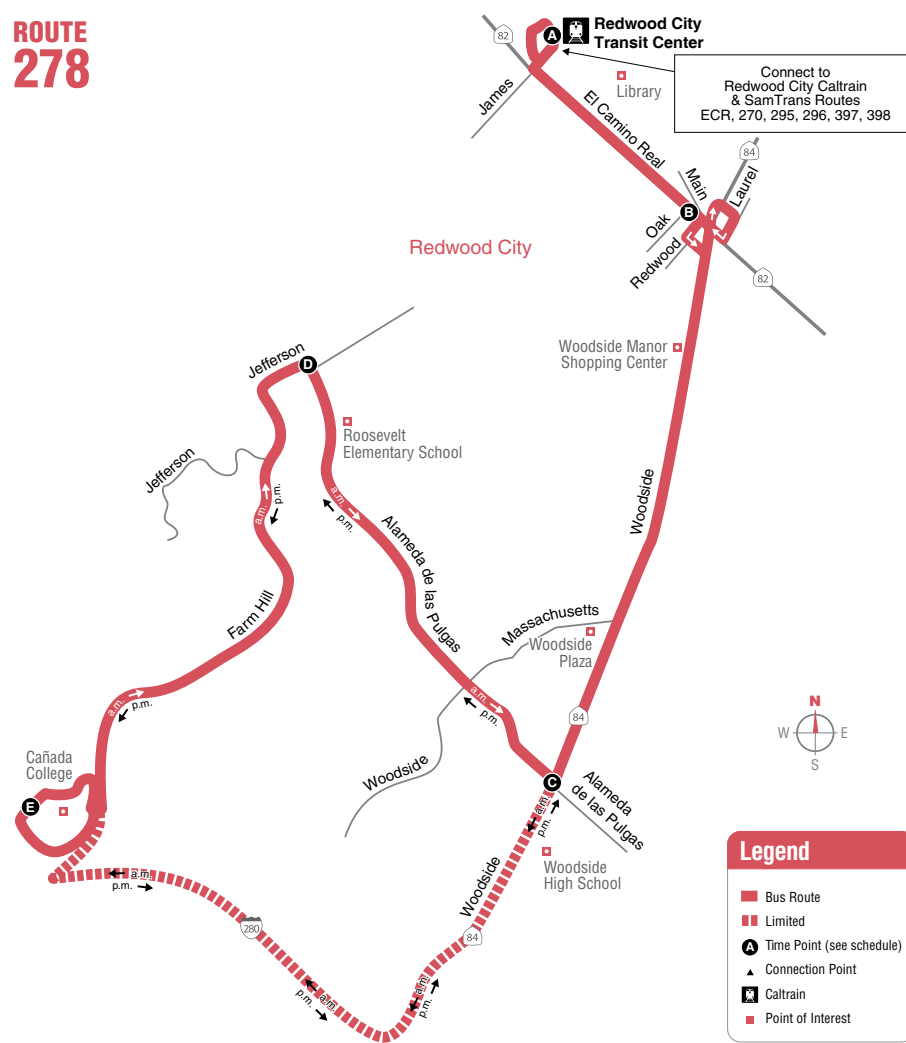

Weekdays to Redwood City Transit Center

Cañada College	Jefferson/Alameda	Woodside/Alameda	El Carmino/ Main	Redwood City Transit Center
E	D	C	B	A
6:44	6:54	7:04	7:13	7:17
7:44	7:54	8:04	8:13	8:17
8:44	8:54	9:04	9:13	9:17
9:44	9:54	10:04	10:13	10:17
10:44	10:54	11:04	11:13	11:17
11:46	11:56	12:06	12:15	12:19
12:56	—	1:06	1:15	1:19
1:56	—	2:06	2:15	2:19
2:56	—	3:06	3:15	3:20
3:56	—	4:06	4:15	4:20
4:56	—	5:06	5:15	5:20
5:56	—	6:06	6:15	6:20
6:56	—	7:06	7:15	7:19
7:56	—	8:06	8:15	8:19

AM - light type. **PM** - bold type. No Sunday service.

This route serves the school community and variations may occur. Visit samtrans.com/278 for the most up-to-date information.

Bus is not considered late until 5 minutes past scheduled time. Not all stops shown.

Please call 1-800-660-4287 for other bus stops.

ROUTE 278

How to Use this Timetable:

Locate the time point (A) on the map prior to where you want to board the bus. Not all bus stops are shown. Find the same time point on the schedule. The departure/arrival times are listed under each time point. Please plan to arrive 5 minutes prior to your departure time. To plan your trip, use this timetable with the SamTrans System Map, which shows where all routes operate. Trip-planning assistance is available by calling SamTrans at 1-800-660-4287.

Weekdays to Cañada College

Redwood City Transit Center	El Carmino/ Oak	Woodside/ Alameda	Jefferson/ Alameda	Cañada College
A	B	C	D	E
6:20	6:26	6:34	—	6:44
7:20	7:26	7:34	—	7:44
8:20	8:26	8:34	—	8:44
9:20	9:26	9:34	—	9:44
10:20	10:26	10:34	—	10:44
11:20	11:27	11:36	—	11:46
12:20	12:27	12:36	12:46	12:56
1:20	1:27	1:36	1:46	1:56
2:20	2:27	2:36	2:46	2:56
2:54m+	3:01m+	3:10m+	3:20m+	3:30m+
3:20	3:27	3:36	3:46	3:56
4:20	4:27	4:36	4:46	4:56
5:20	5:27	5:36	5:46	5:56
6:20	6:27	6:36	6:46	6:56
7:20	7:27	7:36	7:46	7:56

AM - light type. **PM** - bold type. No Sunday service.

m+ School Days Only - Mondays and Thursdays.

This route serves the school community and variations may occur. Visit samtrans.com/278 for the most up-to-date information.

Bus is not considered late until 5 minutes past scheduled time. Not all stops shown.

Please call 1-800-660-4287 for other bus stops.