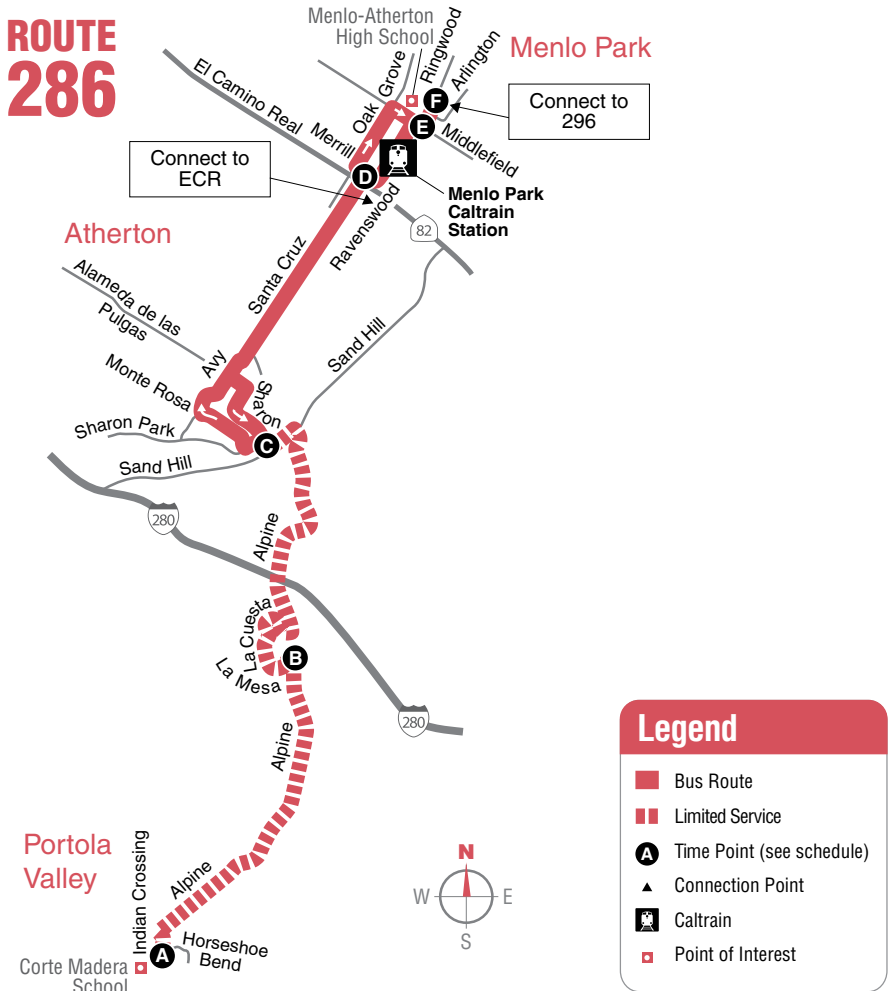

For more details about fare payments, visit www.samtrans.com/fares

Menlo Park

- Menlo-Atherton High School
- Caltrain
- Menlo Park Police Dept
- City Hall
- La Entrada Middle School

Portola Valley

- Corte Madera School

286

Effective 03/28/21

ROUTE 286

How to Use this Timetable:

Locate the time point (A) on the map prior to where you want to board the bus. Not all bus stops are shown. Find the same time point on the schedule. The departure/arrival times are listed under each time point. Please plan to arrive 5 minutes prior to your departure time. To plan your trip, use this timetable with the SamTrans System Map, which shows where all routes operate. Trip-planning assistance is available by calling SamTrans at 1-800-660-4287.

Information/Información
1-800-660-4287
(TTY 650-508-6448)

www.samtrans.com

Weekdays to Middlefield/Oak Grove

7:13 [^]	7:18 [^]	7:26 [^]	7:41 [^]	7:46 [^]
—	—	7:26 ^w	7:41 ^w	—
—	—	7:26 [#]	7:41 [#]	—
—	—	8:10	8:25	—
—	—	9:10	9:25	—
—	—	4:02	4:17	—
—	—	5:02	5:17	—

AM – light type. **PM – bold type.** No Weekend Service.

[^] School Days Only - Mondays, Tuesdays, Thursdays and Fridays. This route serves the school community and variations may occur. Visit samtrans.com/286 for the most up-to-date information.