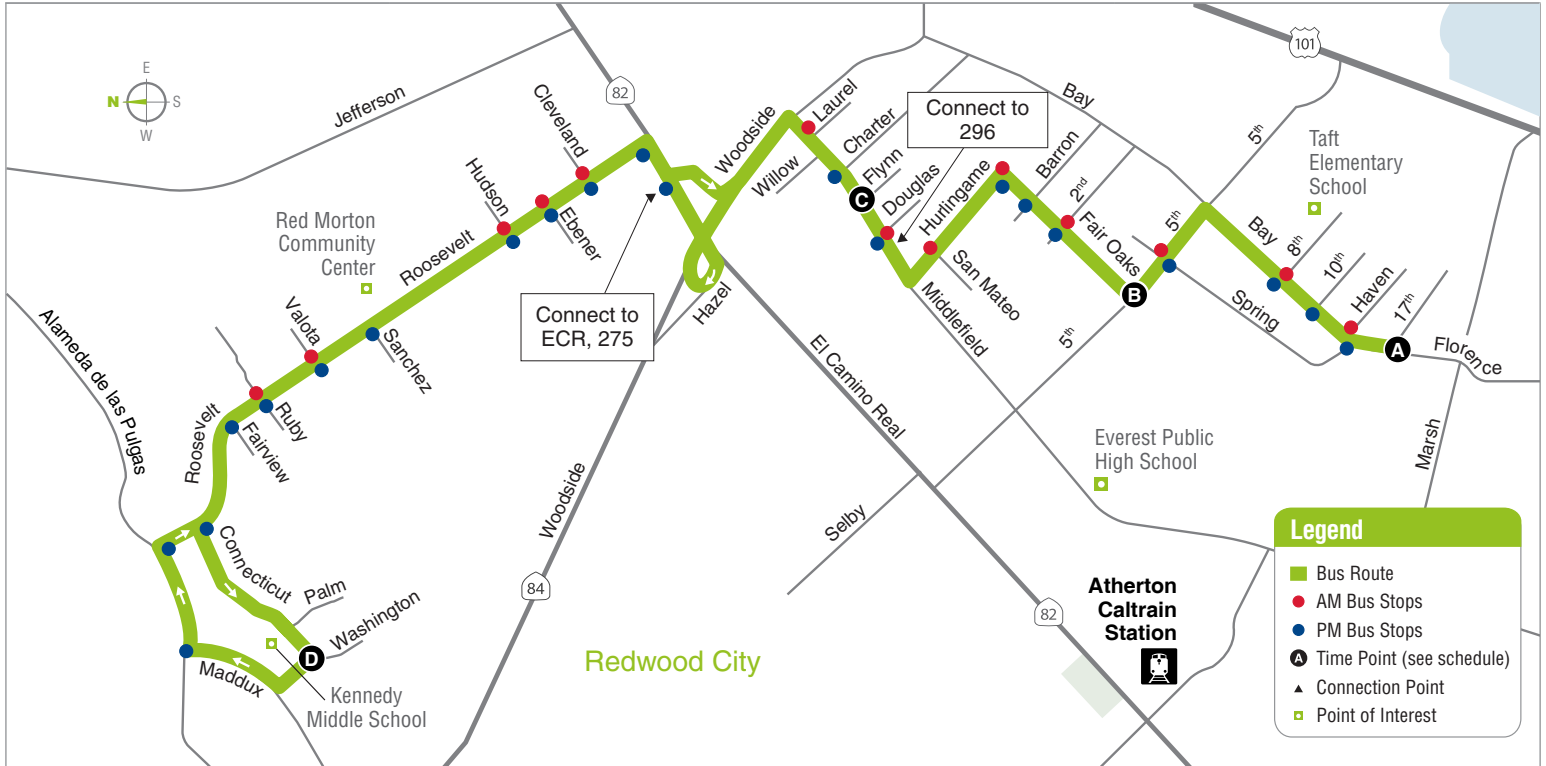

ROUTE 79

School-Days Only

AM to Kennedy Middle School

Bus Stops	Mon, Tue, Thurs, & Fri
A Florence/17 th	7:23a
Bay/Haven	
Bay/8 th	
5 th /Spring	
B Fair Oaks/5 th	7:30a
Fair Oaks/2 nd	
Fair Oaks/Hurlingame	
Hurlingame/San Mateo	
Middlefield/Douglas	
C Middlefield/Flynn	7:39a
Middlefield/Laurel	
Roosevelt/Cleveland	
Roosevelt/Ebener	
Roosevelt/Hudson	
Roosevelt/Valota	
Roosevelt/Ruby	
D Kennedy Middle school	7:50a

PM to Florence/17th

Bus Stops	Mon, Tue, Thurs, & Fri
D Kennedy Middle School	3:25p
Maddux/Alameda de las Pulgas	
Roosevelt/Windsor	
Roosevelt/Connecticut	
Roosevelt/Fairview	
Roosevelt/Ruby	
Roosevelt/Valota	
Roosevelt/Sanchez	
Roosevelt/Hudson	
Roosevelt/Ebener	
Roosevelt/Cleveland	
Roosevelt/El Camino Real	
El Camino Real/Oak	
Middlefield/Charter	
Middlefield/Douglas	
Fair Oaks/Hurlingame	
Fair Oaks/Barron	
Fair Oaks/2 nd	
Fair Oaks/5 th	
5 th /Spring	
Bay/8 th	
Bay/10 th	
Bay/Haven	
A Florence/17 th	3:52p

Bus Fares	Cash	Clipper*	Day Pass	Monthly Pass
Youth (Age 18 & younger)	\$1.10	\$1.00	\$2.00	\$27.00
Adult (Age 19 through 64)	\$2.25	\$2.05	\$4.50	\$65.60

*Free 2-hour transfers between local SamTrans routes on Clipper or SamTrans Mobile App.