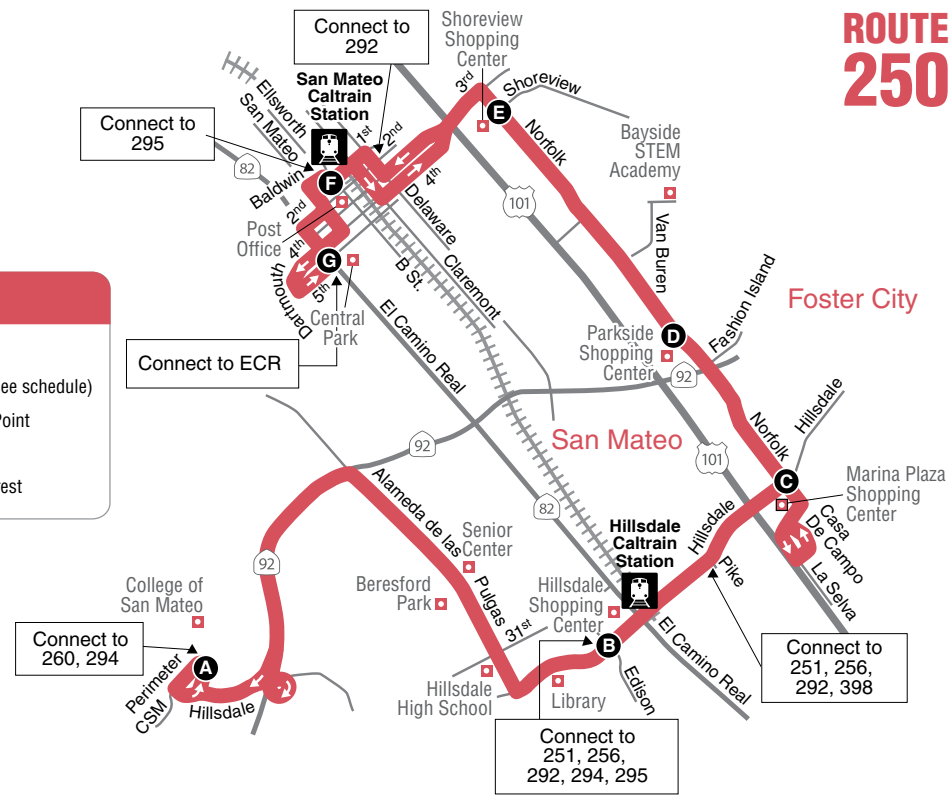

Weekdays to 5th/El Camino

College of San Mateo	Hillsdale/ Edison	Norfolk/ Hillsdale	Norfolk/ Fashion Island	Norfolk/ Shoreview	San Mateo Caltrain	5 th / El Camino
A	B	C	D	E	F	G
—	—	5:40	5:46	5:53	5:59	6:04
6:20	6:29	6:34	6:40	6:47	6:53	6:59
6:50	6:59	7:04	7:10	7:17	7:23	7:29
7:20	7:29	7:34	7:40	7:47	7:53	7:59
7:50	7:59	8:04	8:10	8:17	8:23	8:29
8:20	8:29	8:34	8:40	8:47	8:53	8:59
8:50	8:59	9:05	9:11	9:18	9:24	9:30
9:20	9:29	9:35	9:41	9:48	9:54	10:00
9:50	9:59	10:05	10:11	10:17	10:23	10:29
10:20	10:30	10:36	10:42	10:48	10:56	11:02
10:50	11:00	11:07	11:13	11:19	11:27	11:32
11:20	11:30	11:37	11:43	11:50	11:58	12:03
11:50	12:00	12:07	12:13	12:20	12:28	12:33
12:23	12:33	12:40	12:47	12:54	1:01	1:06
12:53	1:03	1:10	1:17	1:24	1:31	1:36
1:21	1:31	1:38	1:45	1:52	1:59	2:06
1:51	2:01	2:08	2:15	2:22	2:29	2:36
2:22	2:33	2:40	2:47	2:54	3:00	3:07
2:52	3:03	3:10	3:17	3:24	3:30	3:37
3:22	3:33	3:40	3:47	3:54	4:01	4:08
3:47	3:58	4:05	4:12	4:19	4:26	4:33
4:17	4:28	4:35	4:41	4:48	4:55	5:01
4:47	4:58	5:05	5:11	5:18	5:25	5:31
5:17	5:28	5:35	5:42	5:49	5:56	6:02
5:47	5:58	6:05	6:12	6:19	6:26	6:32
6:20	6:31	6:37	6:44	6:51	6:58	7:04
6:50	7:01	7:07	7:14	7:21	7:27	7:33
7:20	7:31	7:37	7:44	7:50	7:55	8:00
7:50	8:00	8:05	8:11	8:17	8:22	8:27
8:20	8:30	8:35	8:41	8:47	8:52	8:57
8:50	9:00	9:05	9:11	9:17	9:22	9:27
9:20	9:30	9:35	9:41	9:47	9:52	9:57
10:25	10:35	10:40	10:46	10:52	10:57	11:02

Legend

- Bus Route
- Time Point (see schedule)
- Connection Point
- Caltrain
- Point of Interest

How to Use this Timetable:
 Locate the time point (A) on the map prior to where you want to board the bus. Not all bus stops are shown. Find the same time point on the schedule. The departure/arrival times are listed under each time point. Please plan to arrive 5 minutes prior to your departure time. To plan your trip, use this timetable with the SamTrans System Map, which shows where all routes operate. Trip-planning assistance is available by calling SamTrans at 1-800-660-4287.