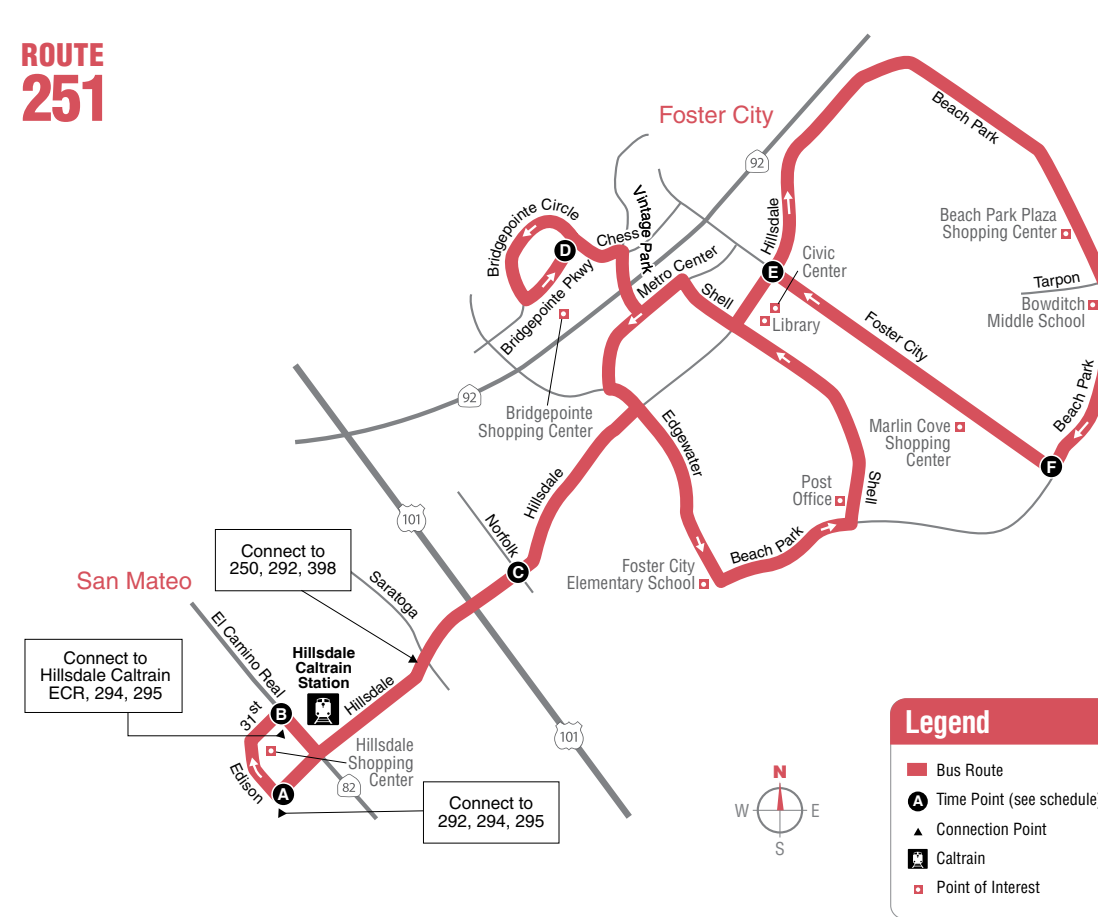

Monthly passes are available on Clipper.

For more details about fare payments, visit
www.samtrans.com/fares

San Mateo

- Hillsdale Shopping Center
- Caltrain

Foster City

- Post Office
- Library
- Civic Center
- Bridgepointe Shopping Center
- Beach Park Plaza Shopping Center
- Marlin Cove Shopping Center

251 256

Effective 06/20/21

ROUTE 251

How to Use this Timetable:

Locate the time point (A) on the map prior to where you want to board the bus. Not all bus stops are shown. Find the same time point on the schedule. The departure/arrival times are listed under each time point. **Please plan to arrive 5 minutes prior to your departure time.** To plan your trip, use this timetable with the SamTrans System Map, which shows where all routes operate. Trip-planning assistance is available by calling SamTrans at 1-800-660-4287.

Locate the time point (A) on the map prior to where you want to board the bus. Not all bus stops are shown. Find the same time point on the schedule. The departure/arrival times are listed under each time point. Please plan to arrive 5 minutes prior to your departure time. To plan your trip, use this timetable with the SamTrans System Map, which shows where all routes operate. Trip-planning assistance is available by calling SamTrans at 1-800-660-4287.