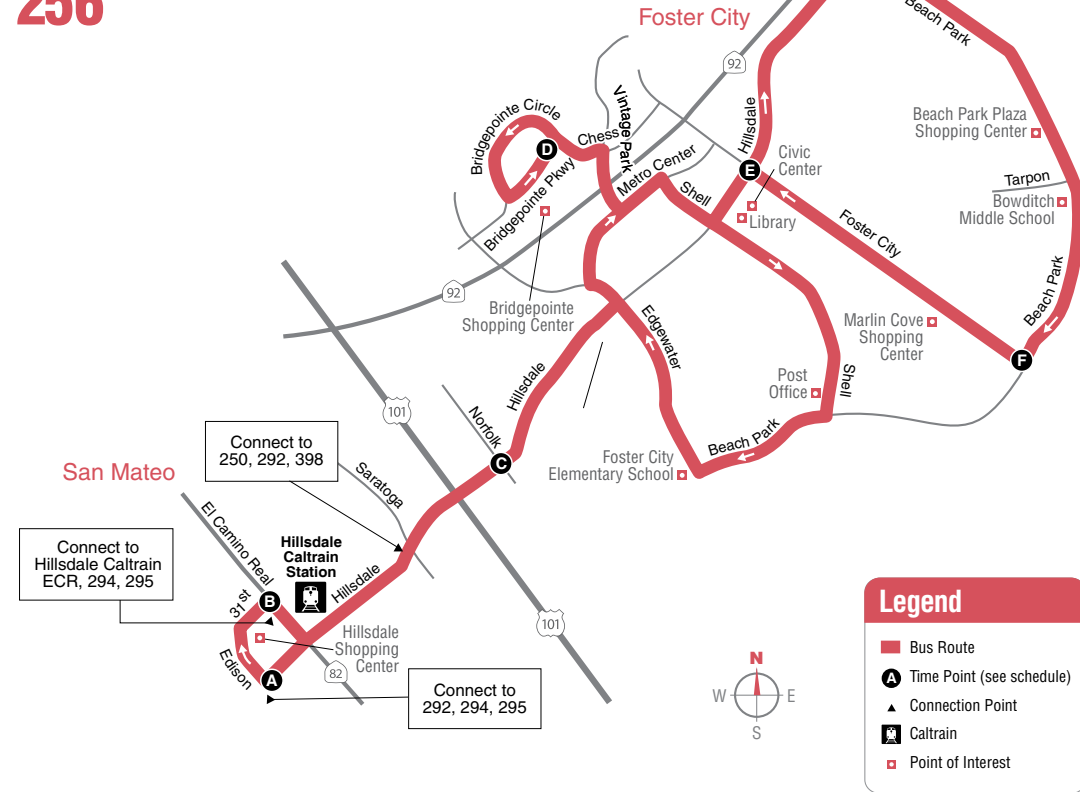

ROUTE 256 – Weekdays to Foster City

A	B	C	D	E
6:30	6:32	6:37	6:47	6:51
7:30	7:32	7:37	7:47	7:51
9:30	9:32	9:37	9:46	9:51
11:30	11:32	11:38	11:47	11:52
1:30	1:32	1:38	1:48	1:53
3:30	3:32	3:39	3:48	3:53
5:30	5:32	5:39	5:48	5:53
7:30	7:33	7:39	7:47	7:51

AM - light type. **PM - bold type.**
Bus is not considered late until 5 minutes past scheduled time. Not all stops shown.
Please call 1-800-660-4287 for other bus stops.

ROUTE 256

How to Use this Timetable:

Locate the time point (A) on the map prior to where you want to board the bus. Not all bus stops are shown. Find the same time point on the schedule. The departure/arrival times are listed under each time point. Please plan to arrive 5 minutes prior to your departure time. To plan your trip, use this timetable with the SamTrans System Map, which shows where all routes operate. Trip-planning assistance is available by calling SamTrans at 1-800-660-4287.

ROUTE 256 – Weekdays to Hillsdale Mall

E	F	C	A
6:51	7:01	7:15	7:19
7:51	8:01	8:15	8:19
9:51	10:00	10:17	10:21
11:52	12:01	12:17	12:22
1:53	2:02	2:19	2:26
3:53	4:02	4:20	4:28
5:53	6:01	6:16	6:21
7:51	7:58	8:13	8:18

AM – light type. **PM – bold type.**
Bus is not considered late until 5 minutes past scheduled time. Not all stops shown.
Please call 1-800-660-4287 for other bus stops.

ROUTE 256 – Saturdays to Foster City

A	B	C	D	E
7:30	7:32	7:37	7:47	7:51
9:30	9:32	9:37	9:46	9:51
11:30	11:32	11:38	11:47	11:52
1:30	1:32	1:38	1:48	1:53
3:30	3:32	3:39	3:48	3:53
5:30	5:32	5:39	5:48	5:53
7:30	7:33	7:39	7:47	7:51

ROUTE 256 – Saturdays to Hillsdale Mall

E	F	C	A
7:51	8:01	8:15	8:19
9:51	10:00	10:17	10:21
11:52	12:01	12:17	12:22
1:53	2:02	2:19	2:26
3:53	4:02	4:20	4:28
5:53	6:01	6:16	6:21
7:51	7:58	8:13	8:18

AM – light type. **PM – bold type.**
Bus is not considered late until 5 minutes past scheduled time. Not all stops shown.
Please call 1-800-660-4287 for other bus stops.