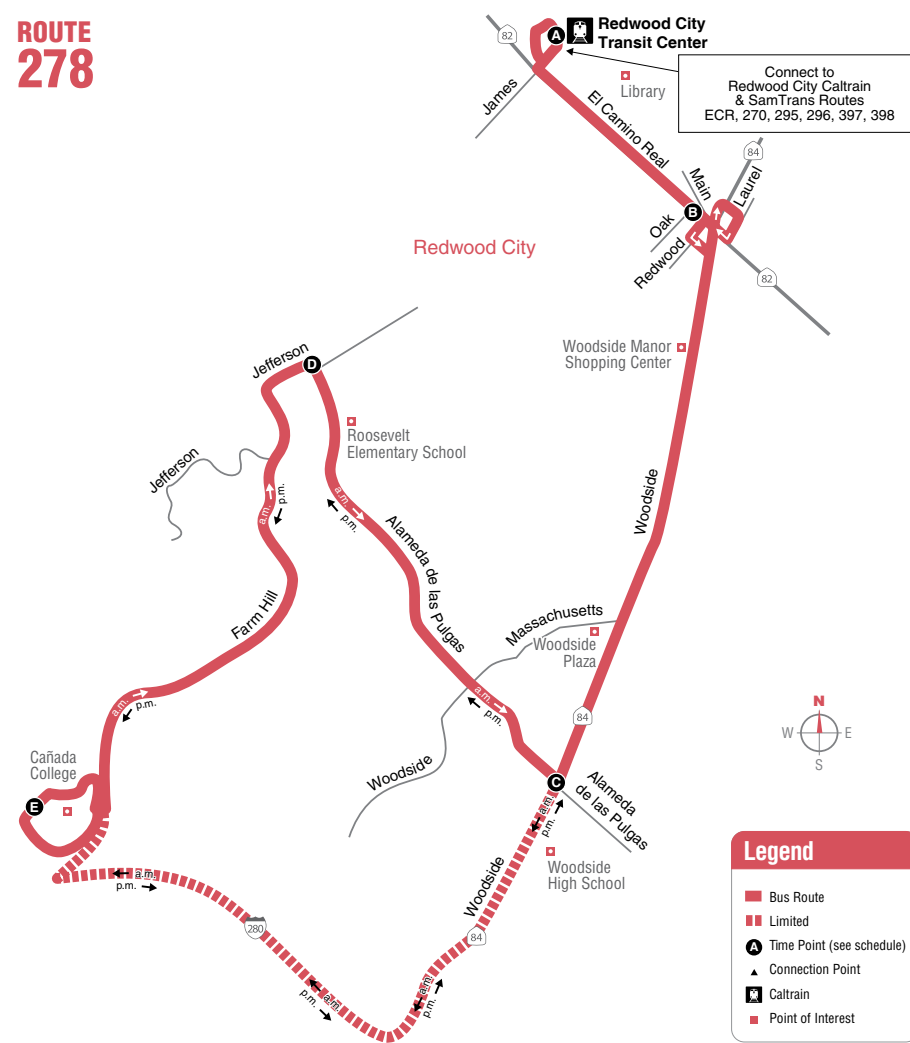

Weekdays to Redwood City Transit Center

Cañada College	Jefferson/Alameda	Woodside/Alameda	El Carmino/Main	Redwood City Transit Center
E	D	C	B	A
6:44	6:54	7:04	7:13	7:17
7:44	7:54	8:04	8:13	8:17
8:44	8:54	9:04	9:13	9:17
9:44	9:54	10:04	10:13	10:17
10:44	10:54	11:04	11:13	11:17
11:46	11:56	12:06	12:15	12:19
12:56	—	1:06	1:15	1:19
1:56	—	2:06	2:15	2:19
2:56	—	3:06	3:15	3:19
3:56	—	4:06	4:15	4:20
4:56	—	5:06	5:15	5:20
5:56	—	6:06	6:15	6:20
6:56	—	7:06	7:15	7:20
7:56	—	8:06	8:15	8:19

AM - light type. **PM - bold type.** No Sunday service.

This route serves the school community and variations may occur. Visit samtrans.com/278 for the most up-to-date information.

Bus is not considered late until 5 minutes past scheduled time. Not all stops shown.

Please call 1-800-660-4287 for other bus stops.

ROUTE 278

How to Use this Timetable:

Locate the time point (A) on the map prior to where you want to board the bus. Not all bus stops are shown. Find the same time point on the schedule. The departure/arrival times are listed under each time point. Please plan to arrive 5 minutes prior to your departure time. To plan your trip, use this timetable with the SamTrans System Map, which shows where all routes operate. Trip-planning assistance is available by calling SamTrans at 1-800-660-4287.

Weekdays to Cañada College

Redwood City Transit Center	El Carmino/Oak	Woodside/Alameda	Jefferson/Alameda	Cañada College
A	B	C	D	E
6:20	6:26	6:34	—	6:44
7:20	7:26	7:34	—	7:44
8:20	8:26	8:34	—	8:44
9:20	9:26	9:34	—	9:44
10:20	10:26	10:34	—	10:44
11:20	11:27	11:36	—	11:46
12:20	12:27	12:36	12:46	12:56
1:20	1:27	1:36	1:46	1:56
2:20	2:27	2:36	2:46	2:56
3:20	3:27	3:36	3:46	3:56
4:20	4:27	4:36	4:46	4:56
5:20	5:27	5:36	5:46	5:56
6:20	6:27	6:36	6:46	6:56
7:20	7:27	7:36	7:46	7:56

AM - light type. **PM - bold type.** No Sunday service.

This route serves the school community and variations may occur. Visit samtrans.com/278 for the most up-to-date information.

Bus is not considered late until 5 minutes past scheduled time. Not all stops shown.

Please call 1-800-660-4287 for other bus stops.