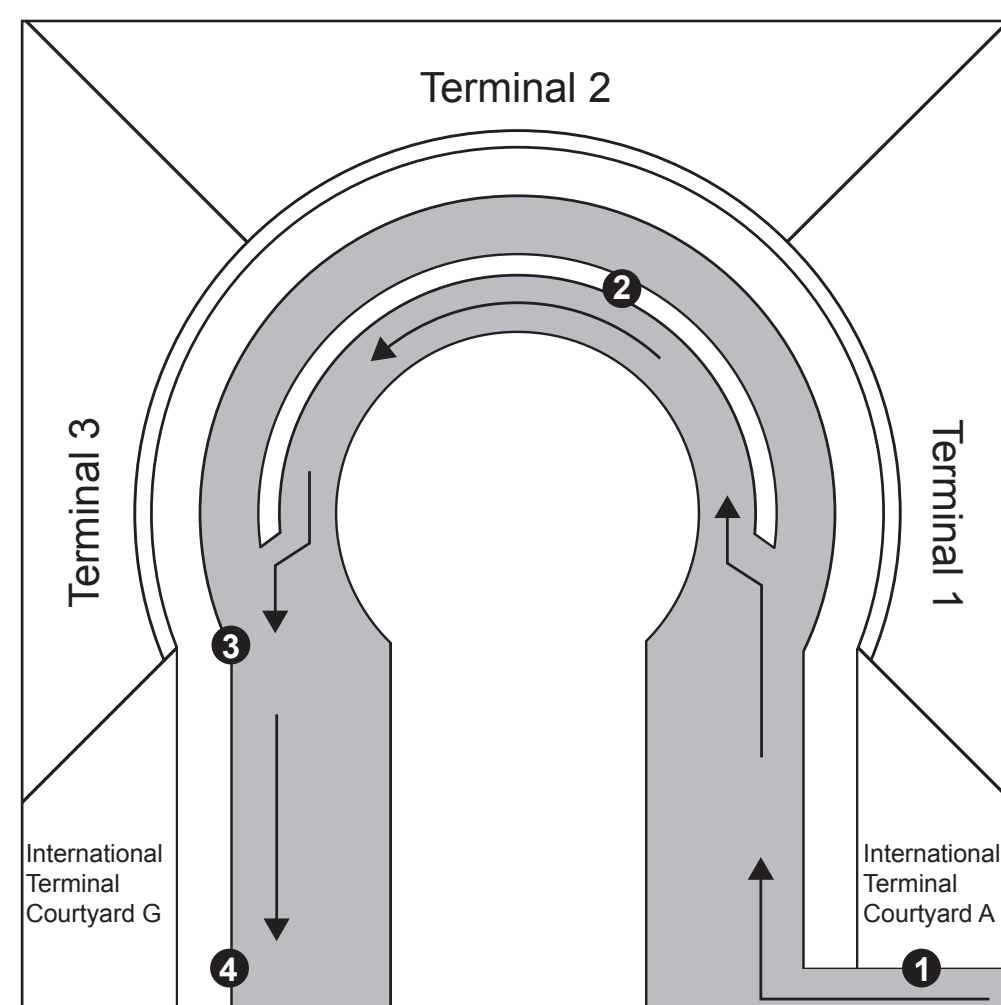

SFO Bus Stop locations

Stops are on the lower (arrival) level at:

1. Courtyard A (curbside)
2. Terminal 2 (center island)
3. Terminal 3 (curbside)
4. Courtyard G (curbside)

NOTE: Times shown on timetable are for Courtyard A.