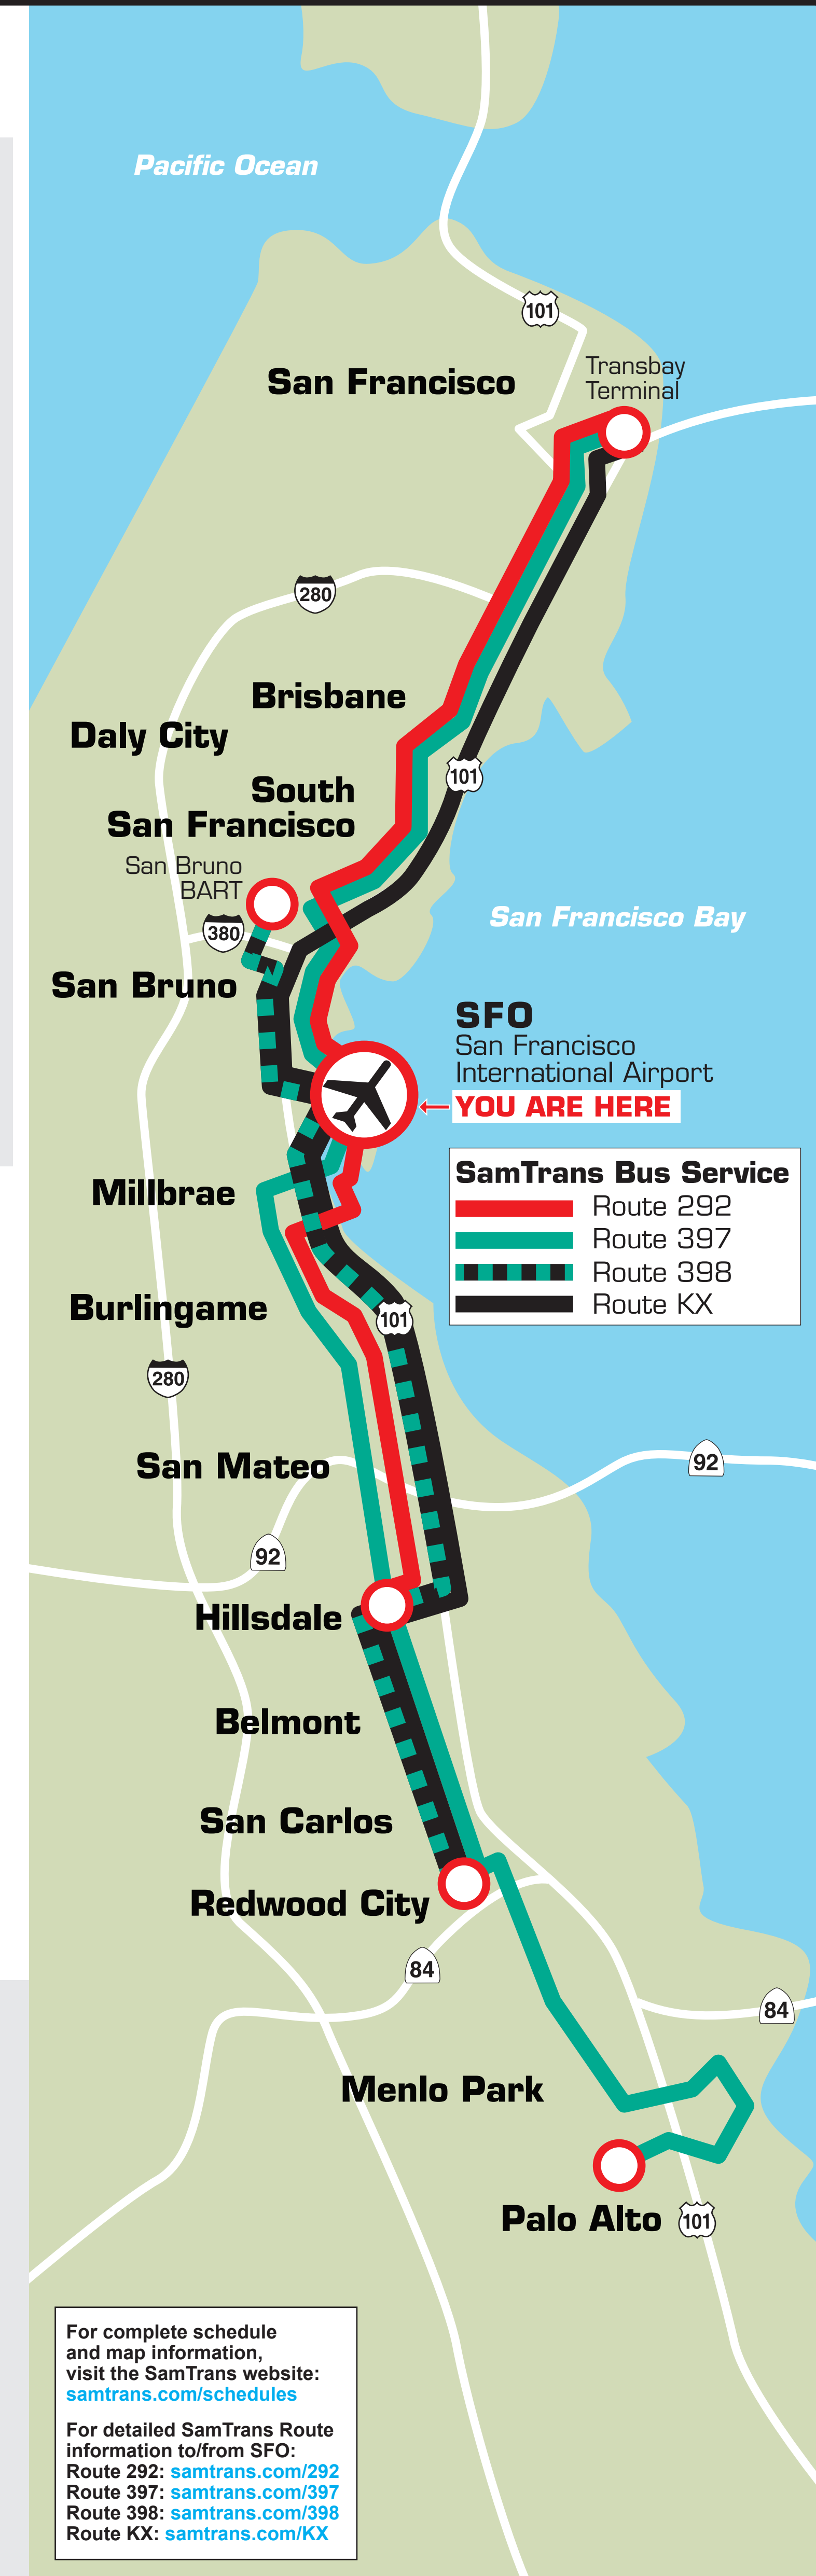

Via Airport Blvd., Bayshore Blvd., Potrero St., 9th St., Mission St., Transbay Terminal

Weekdays & Weekends
2:03
3:03
4:03

Route 397 Limited Overnight Service to Palo Alto

Via El Camino Real, East Palo Alto, Palo Alto Transit Center

Weekdays & Weekends
2:01
3:01
4:01
5:03

AM - light type
Times shown are for Courtyard A.
For complete timetable: www.samtrans.com/397

Route KX Express Service to San Francisco

Via Highway 101, 11th St., Mission St., Transbay Terminal

Weekdays
5:58
6:51
7:52
9:02

Route KX Bus Service to Redwood City

Via Highway 101, El Camino Real, Redwood City Transit Center

Weekdays
4:13
5:23
6:21
7:30

AM - light type **PM - bold type**
Times shown are for Courtyard A.
For complete timetable: www.samtrans.com/KX

Route 398 Bus Service to San Bruno BART

Via Highway 101, San Bruno Ave., El Camino Real, San Bruno BART

Weekdays					Weekends				
9:44	12:43	3:46	6:51	9:52	6:31	10:34	2:36	6:39	10:27
10:44	1:43	4:49	7:45	10:57	7:36	11:35	3:36	7:36	
11:43	2:45	5:52	8:48		8:36	12:35	4:36	8:33	
					9:34	1:35	5:39	9:30	

Route 398 Bus Service to Redwood City

Via Highway 101, El Camino Real, Redwood City Transit Center

Weekdays					Weekends				
5:17	8:34	11:32	2:35	10:06	7:10	11:12	3:14	7:13	11:11
6:31	9:33	12:33	8:05	11:07	8:11	12:12	4:13	8:13	
7:33	10:33	1:33	9:08		9:13	1:13	5:13	9:12	
					10:12	2:14	6:13	10:11	

AM - light type **PM - bold type** Times shown are for Courtyard A. For complete timetable: www.samtrans.com/398

For complete schedule and map information, visit the SamTrans website: samtrans.com/schedules
For detailed SamTrans Route information to/from SFO:
Route 292: samtrans.com/292
Route 397: samtrans.com/397
Route 398: samtrans.com/398
Route KX: samtrans.com/KX

Fares from this location

	Routes 292, 397, 398 & KX to Redwood City	Route KX to San Francisco
Adult (Age 18 to 64)	$2.00	$5.00
Youth (Age 17 & younger)	$1.25	$2.50
Eligible Discount (Age 65+, disabled & Medicare cardholder. Proof of eligibility or identity required)	$1.00	$2.50

NOTE: Exact change preferred; change not provided