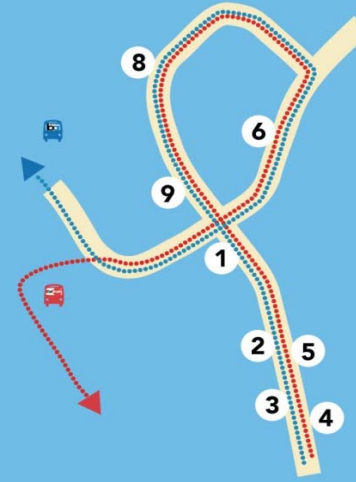

SIERRA POINT SHUTTLE

TIMETABLES

MARCH 2, 2018

BALBOA PARK BART

Morning Schedule

Balboa Park BART	7:00	7:20	7:40	8:00	8:20	8:40	9:05	9:25	9:45
1 Double Tree Hotel	7:12	7:32	7:52	8:12	8:32	8:52	9:17	9:37	9:57
2 4000 Shoreline Ct	7:13	7:33	7:53	8:13	8:33	8:53	9:18	9:38	9:58
3 6000 Shoreline Ct	7:14	7:34	7:54	8:14	8:34	8:54	9:19	9:39	9:59
4 7000 Shoreline Ct	7:15	7:35	7:55	8:15	8:35	8:55	9:20	9:40	10:00
5 5000 Shoreline Ct	7:16	7:36	7:56	8:16	8:36	8:56	9:21	9:41	10:01
6 2000 SP/ 8000 Marina	7:17	7:37	7:57	8:17	8:37	8:57	9:22	9:42	10:02
8 5000 Marina	7:18	7:38	7:58	8:18	8:38	8:58	9:23	9:43	10:03
9 1000 Marina	7:19	7:39	7:59	8:19	8:39	8:59	9:24	9:44	10:04

Evening Schedule

1 Double Tree Hotel	4:00	4:20	4:40	5:00	5:20	5:40	6:00	6:20	6:40	7:00	7:40
2 4000 Shoreline Ct	4:01	4:21	4:41	5:01	5:21	5:41	6:01	6:21	6:41	7:01	7:41
3 6000 Shoreline Ct	4:02	4:22	4:42	5:02	5:22	5:42	6:02	6:22	6:42	7:02	7:42
4 7000 Shoreline Ct	4:03	4:23	4:43	5:03	5:23	5:43	6:03	6:23	6:43	7:03	7:43
5 5000 Shoreline Ct	4:04	4:24	4:44	5:04	5:24	5:44	6:04	6:24	6:44	7:04	7:44
6 2000 SP/ 8000 Marina	4:05	4:25	4:45	5:05	5:25	5:45	6:05	6:25	6:45	7:05	7:45
8 5000 Marina	4:06	4:26	4:46	5:06	5:26	5:46	6:06	6:26	6:46	7:06	7:46
9 1000 Marina	4:08	4:28	4:48	5:08	5:28	5:48	6:08	6:28	6:48	7:08	7:48
Balboa Park BART	4:20	4:40	5:00	5:20	5:40	6:00	6:20	6:40	7:00	7:20	8:00

SHUTTLE STOPS

- 1 DoubleTree Hotel
5000 Sierra Pt Pkwy
- 2 4000 Shoreline Ct
- 3 6000 Shoreline Ct
- 4 7000 Shoreline Ct
- 5 5000 Shoreline Ct
- 6 2000 Sierra Pt Pkwy
8000 Marina Blvd
- 8 5000 Marina Blvd
- 9 1000 Marina Blvd