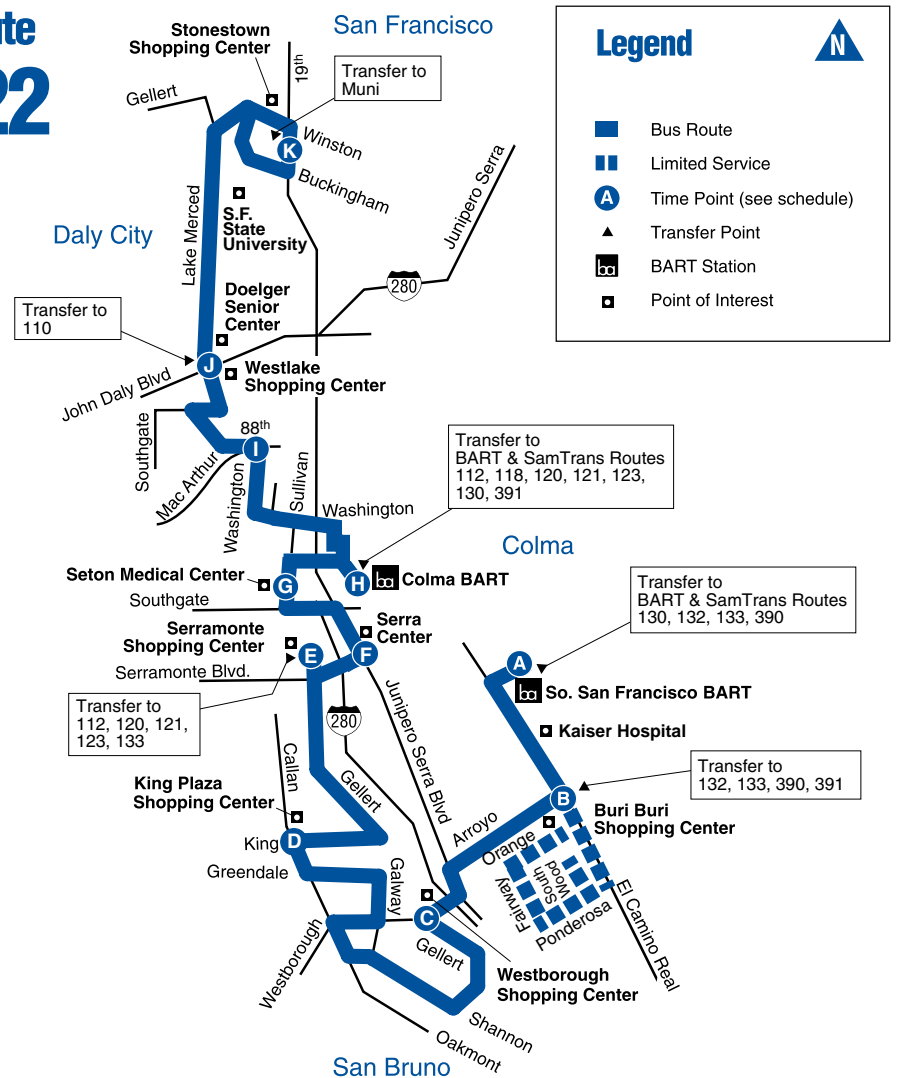

1-800-660-4287

(TTY Only) 650-508-6448

www.samtrans.com

samTrans

BART Connection

South San Francisco

- BART
- Kaiser Hospital
- Buri Buri Shopping Ctr.
- Westborough Shopping Ctr.
- King Plaza Shopping Ctr.

Colma

- BART

Daly City

- Serramonte Shopping Ctr.
- Serra Center
- Seton Medical Center
- Westlake Shopping Ctr.
- Doelger Senior Center

San Francisco

- S.F. State University
- Stonestown Shopping Ctr.

122

Route 122

How to Use this Timetable:

Locate the time point (A) on the map prior to where you want to board the bus. Not all bus stops are shown. Find the same time point on the schedule. The departure and arrival times are listed under each time point. To plan your trip, use this timetable with the SamTrans System Map, which shows where all routes operate. Trip-planning assistance is available by calling SamTrans.