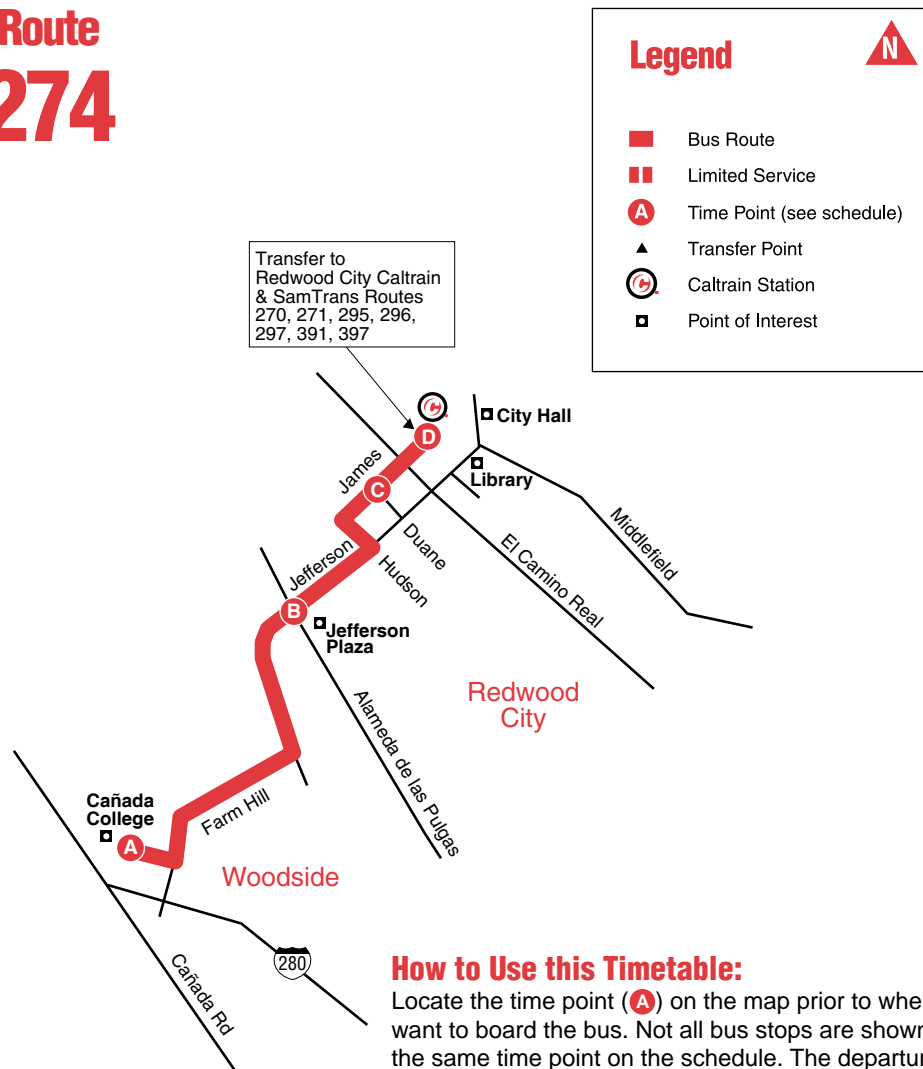

Effective 2/1/10

Information
1-800-660-4287
www.samtrans.com

Saturdays to Cañada College

Redwood City Caltrain	James/Duane	Jefferson/Alameda	Cañada College
D	C	B	A
7:35	7:37	7:42	7:51
8:35	8:37	8:42	8:51
9:35	9:37	9:42	9:51
10:35	10:37	10:42	10:51
11:35	11:37	11:42	11:51
12:35	12:37	12:42	12:51
1:35	1:37	1:42	1:51
2:35	2:37	2:42	2:51
3:35	3:37	3:42	3:51
4:35	4:37	4:42	4:51

Route 274

How to Use this Timetable:

Locate the time point (A) on the map prior to where you want to board the bus. Not all bus stops are shown. Find the same time point on the schedule. The departure and arrival times are listed under each time point. To plan your trip, use this timetable with the SamTrans System Map, which shows where all routes operate. Trip-planning assistance is available by calling SamTrans.

Weekdays to Cañada College

Redwood City Caltrain	James/Duane	Jefferson/Alameda	Cañada College
D	C	B	A
6:30	6:32	6:36	6:42
7:00	7:04	7:08	7:14
7:38	7:42	7:46	7:55
8:05	8:07	8:11	8:19
8:30	8:32	8:36	8:44
9:00	9:02	9:06	9:14
9:30	9:32	9:36	9:44
10:00	10:02	10:06	10:14
10:30	10:32	10:36	10:44
11:00	11:03	11:08	11:16
11:30	11:33	11:38	11:46
12:04	12:07	12:12	12:20
12:34	12:37	12:42	12:50
1:04	1:07	1:12	1:20
1:34	1:37	1:41	1:49
2:04	2:07	2:11	2:19
2:34	2:37	2:41	2:49
3:04	3:07	3:11	3:19
3:34	3:37	3:41	3:49
4:04	4:07	4:11	4:19
4:37	4:39	4:43	4:50
5:10	5:12	5:16	5:23
5:40	5:42	5:46	5:53
6:10	6:12	6:16	6:23
6:36	6:38	6:42	6:49
7:10	7:12	7:16	7:23
8:00#	8:02#	8:06#	8:13#
9:00#	9:02#	9:05#	9:11#
10:00#	10:02#	10:05#	10:11#