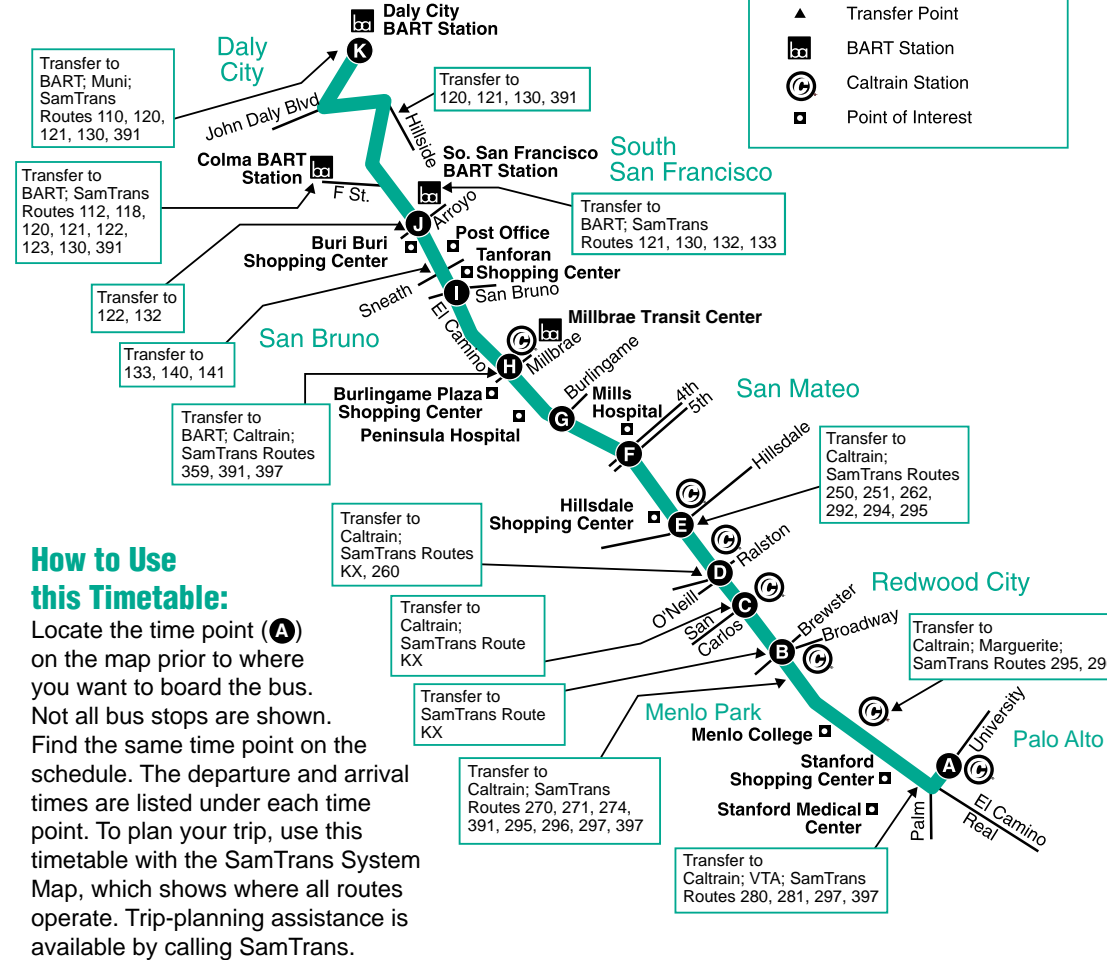

AM - light type. PM - bold type.
Not all stops shown. Please call 1-800-660-4287 for other bus stops.

Route 390

Sundays & Holidays to Daly City BART

A	B	C	D	E	F	G	H	I	J	K
5:51	6:09	6:14	6:18	6:25	6:33	6:39	6:50	7:01	7:09	7:21
6:31	6:49	6:54	6:58	7:05	7:12	7:19	7:30	7:41	7:49	8:01
7:11	7:29	7:35	7:39	7:45	7:52	7:59	8:10	8:21	8:29	8:42
7:49	8:08	8:14	8:18	8:24	8:32	8:39	8:50	9:03	9:12	9:25
8:28	8:47	8:53	8:57	9:04	9:12	9:19	9:30	9:43	9:52	10:06
9:08	9:27	9:33	9:37	9:44	9:52	9:59	10:10	10:23	10:31	10:45
9:42	10:03	10:10	10:14	10:21	10:30	10:38	10:50	11:04	11:12	11:27
10:22	10:43	10:50	10:55	11:02	11:11	11:18	11:30	11:45	11:53	12:07
11:03	11:24	11:31	11:35	11:42	11:51	11:58	12:10	12:25	12:33	12:47
11:37	11:59	12:06	12:10	12:18	12:29	12:37	12:50	1:06	1:16	1:31
12:17	12:39	12:46	12:51	12:59	1:09	1:17	1:30	1:46	1:56	2:11
12:59	1:20	1:27	1:32	1:40	1:50	1:59	2:10	2:24	2:34	2:49
1:39	2:00	2:07	2:12	2:20	2:31	2:39	2:50	3:04	3:14	3:29
2:16	2:39	2:46	2:51	2:59	3:10	3:18	3:30	3:45	3:55	4:10
2:58	3:21	3:28	3:32	3:40	3:50	3:58	4:10	4:25	4:35	4:50
3:38	4:00	4:07	4:11	4:19	4:29	4:37	4:50	5:04	5:14	5:28
4:14	4:36	4:44	4:49	4:57	5:08	5:17	5:30	5:44	5:54	6:09
4:56	5:18	5:26	5:31	5:39	5:50	5:59	6:10	6:24	6:34	6:49
6:09	6:30	6:37	6:41	6:48	6:57	7:04	7:15	7:29	7:38	7:51
7:10	7:31	7:38	7:42	7:48	7:57	8:04	8:15	8:27	8:36	8:49
8:13	8:33	8:40	8:44	8:50	8:58	9:04	9:15	9:27	9:35	9:48
9:14	9:34	9:40	9:44	9:50	9:58	10:04	10:15	10:27	10:35	10:48
10:10	10:30	10:36	10:40	10:46	10:54	11:00	11:11	11:23	11:31	11:44
11:20	11:38	11:44	11:47	11:53	12:00	12:06	12:15	12:25	12:33	12:45
12:21	12:39	12:44	12:47	12:53	1:00	1:06	1:15	1:25	1:33	1:45

AM - light type. PM - bold type.
Not all stops shown. Please call 1-800-660-4287 for other bus stops.

Sundays & Holidays to Palo Alto