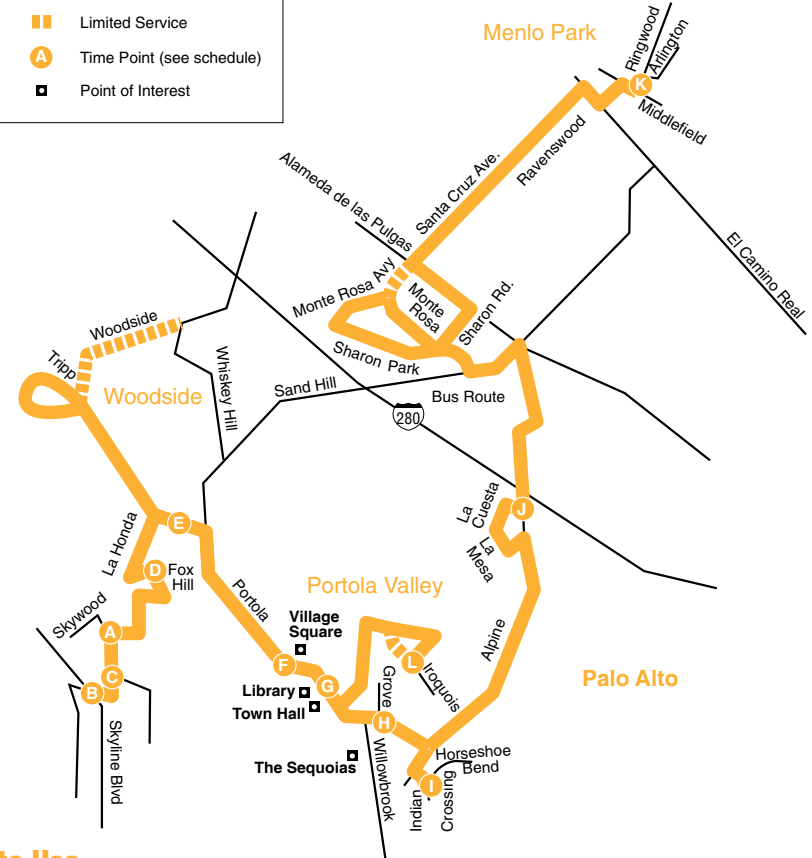

1-800-660-4287

www.samtrans.com

samTrans

Legend

- Bus Route
- ▨ Limited Service
- ⓐ Time Point (see schedule)
- ▣ Point of Interest

Route 85

How to Use this Timetable:

Locate the time point (ⓐ) on the map prior to where you want to board the bus. Not all bus stops are shown. Find the same time point on the schedule. The departure and arrival times are listed under each time point. To plan your trip, use this timetable with the SamTrans System Map, which shows where all routes operate. Trip-planning assistance is available by calling SamTrans.

Weekday Mornings to Portola Valley

La Honda/ Fox Hill	Skyline/ La Honda	Portola/ Phillip	Portola Valley Village Square	Portola/ Grove	Indian Crossing/ Horseshoe Bend	Shawnee/ Iroquois	Portola Valley Town Hall	La Cuesta/ Alpine	Ringwood/ Arlington
D	B	E	F	H	I	L	G	J	K
—	6:37 *#	—	6:53 *	—	—	—	6:54 *	7:05 *	7:29 *
7:20 *	7:27 *	7:42 *	7:47 *	7:48 *	7:54 *	8:01 *	—	—	—

AM - light type. **PM - dark type.**

No Saturday, Sunday or Holiday service

* School days only

b Wednesday, School Days only

d Monday, Tuesday, Thursday, Friday, School Days only

c On School Days only, Via Corte Madera School (Indian Crossing, Horseshoe Bend)

e Serves Town Hall, School Days only

Ends at Woodside/Whiskey Hill at 4:46 p.m.

% Via Sharon Rd, Sharon Park and Monte Rosa

Not all stops shown. Please call 1-800-660-4287 for other bus stops.