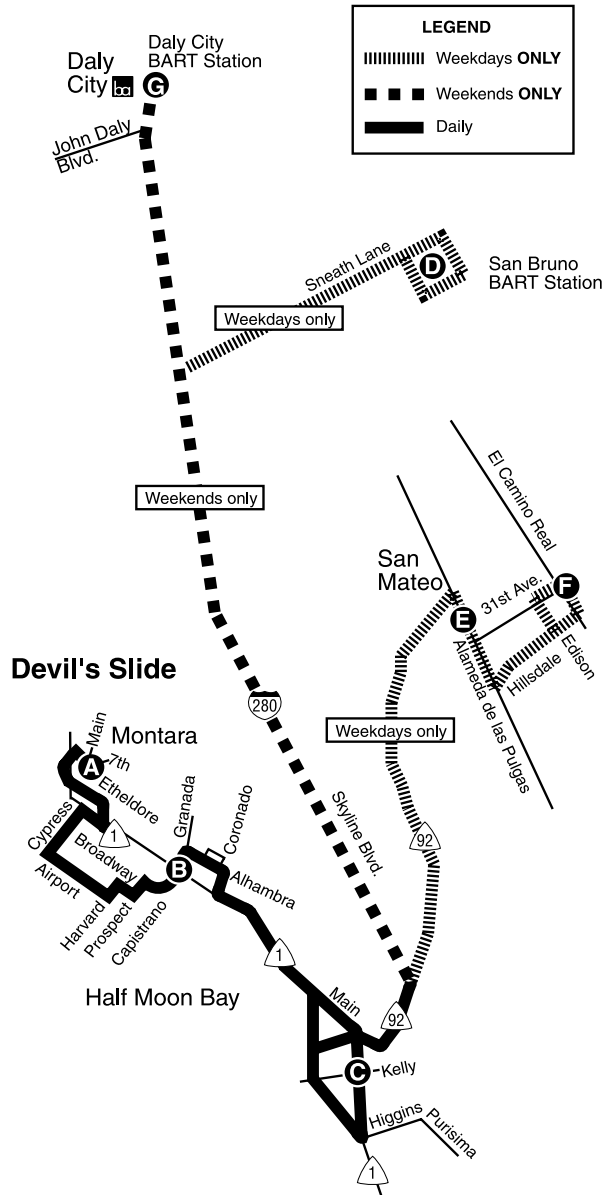

samTrans

Route 294

Devil's Slide Supplemental Service

Weekday Service *between*
Montara
Half Moon Bay
Hillsdale Caltrain
San Bruno BART

Weekend Service *between*
Montara
Half Moon Bay
Daly City BART
(via highways 92 and I-280)

Due to the closure of Devil's Slide, SamTrans is not able to provide service between Half Moon Bay and Pacifica along Highway 1.

Until further notice, SamTrans will operate service between the Hillsdale Shopping Center in San Mateo and Main and Seventh streets in Montara.

Weekdays, there will be two morning commute hour trips to San Bruno BART and two afternoon return trips from San Bruno BART.

On weekends, SamTrans will operate service from Main and Seventh streets in Montara to Daly City BART via Interstate 280.

SamTrans Information:

Llame para información sobre SamTrans

1-800-660-4287

Hearing Impaired: (TTY Only) 650-508-6448

www.samtrans.com

Buses are wheelchair accessible.

Effective June 5, 2006