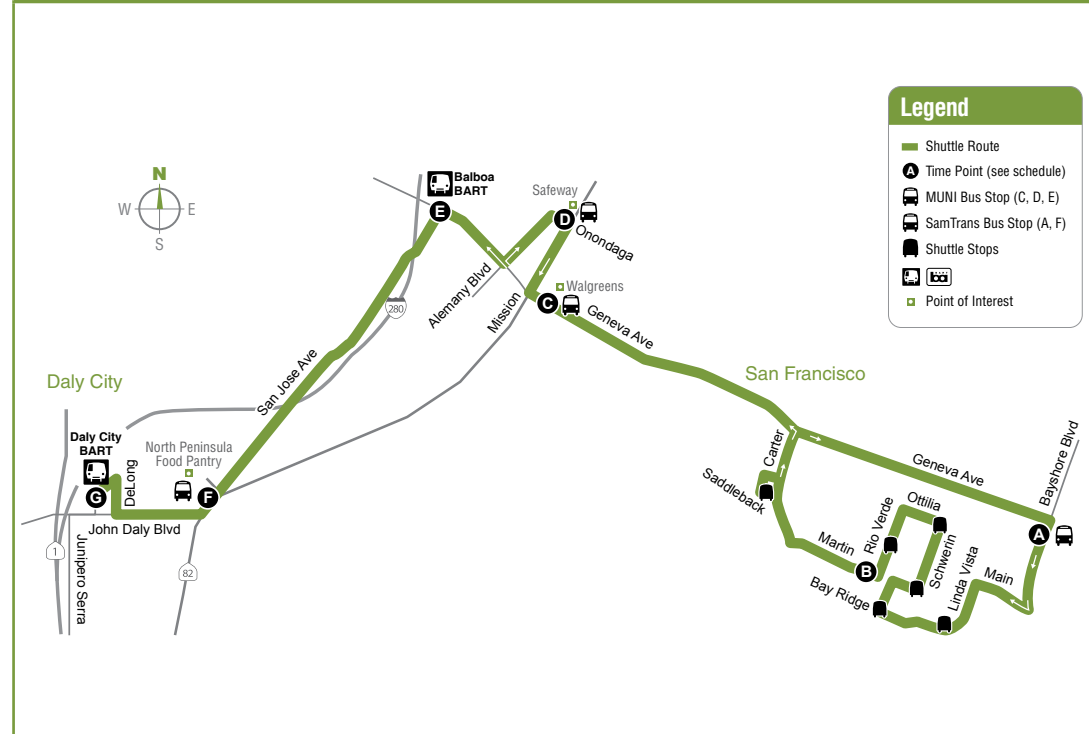

The Daly City Bayshore Shuttle is a weekday service that improves access to transit for residents who live in the Bayshore and outlying areas with few transportation options.

The shuttle service is a program of the City of Daly City, funded by the San Mateo County Transportation Authority.

The San Mateo County Transit District manages the shuttle service for the City of Daly City.

## Daly City Bayshore Shuttle

# Daly City Bayshore Shuttle Schedule

The Daly City Bayshore Shuttle provides free service between Bayshore and Daly City BART, with trips to local stores. The shuttle provides transit connections with SamTrans, Muni and the Daly City & Balboa BART stations.