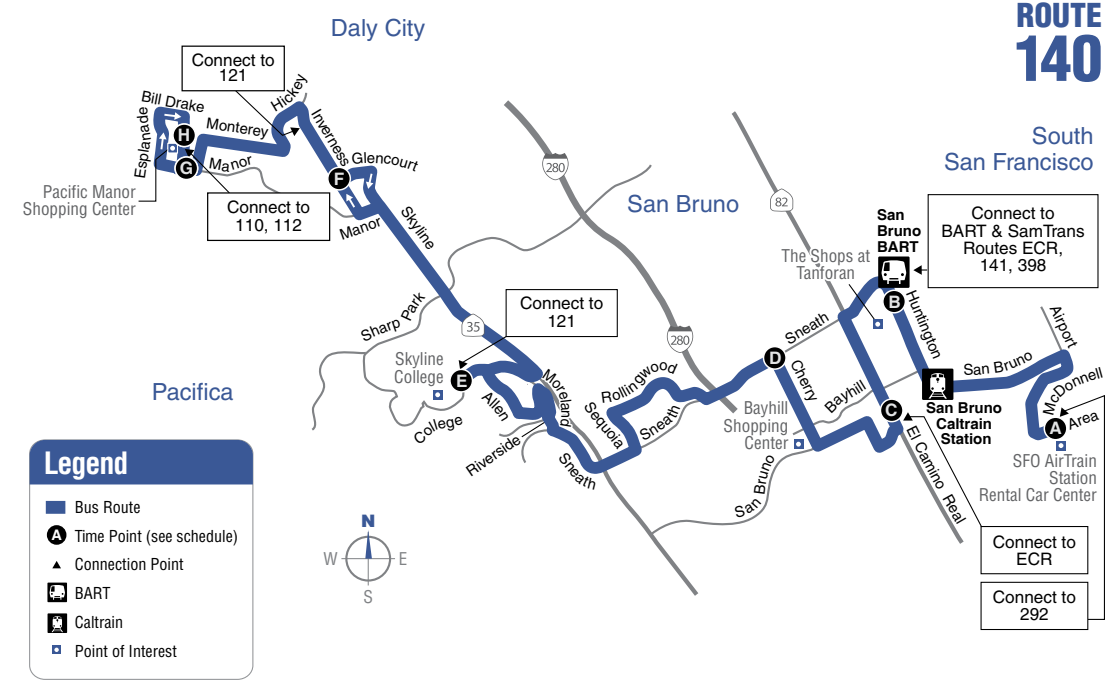

Information/Información
1-800-660-4287
 (TTY 650-508-6448)

www.samtrans.com

Weekdays to Manor/Palmetto

SFO AirTrain	San Bruno BART	San Bruno/ El Camino	Cherry/ Sheath	Skyline College	Inverness/ Glencourt	Manor/ Palmetto
A	B	C	D	E	F	G
6:00	6:10	6:15	6:18	6:32	6:40	6:45
7:00	7:10	7:15	7:18	7:32	7:40	7:45
8:00	8:10	8:15	8:18	8:32	8:40	8:45
9:00	9:10	9:16	9:19	9:34	9:42	9:47
10:00	10:10	10:16	10:19	10:34	10:42	10:47
11:00	11:10	11:16	11:20	11:35	11:43	11:48
12:00	12:10	12:16	12:20	12:35	12:43	12:48
1:00	1:10	1:17	1:21	1:35	1:43	1:48
2:00	2:10	2:17	2:21	2:35	2:43	2:48
3:00	3:11	3:17	3:21	3:35	3:43	3:48
4:00	4:11	4:18	4:22	4:36	4:44	4:49
5:00	5:10	5:17	5:21	5:35	5:43	5:48
6:00	6:10	6:16	6:20	6:34	6:42	6:47
7:00	7:10	7:16	7:20	7:34	7:42	7:47
8:00	8:10	8:16	8:20	8:34	8:42	8:47
9:00	9:10	9:16	9:20	9:34	9:42	9:47
10:00	10:10	10:16	10:20	10:34	10:42	10:47

How to Use this Timetable:

Locate the time point (A) on the map prior to where you want to board the bus. Not all bus stops are shown. Find the same time point on the schedule. The departure/arrival times are listed under each time point. Please plan to arrive 5 minutes prior to your departure time. To plan your trip, use this timetable with the SamTrans System Map, which shows where all routes operate. Trip-planning assistance is available by calling SamTrans at 1-800-660-4287.