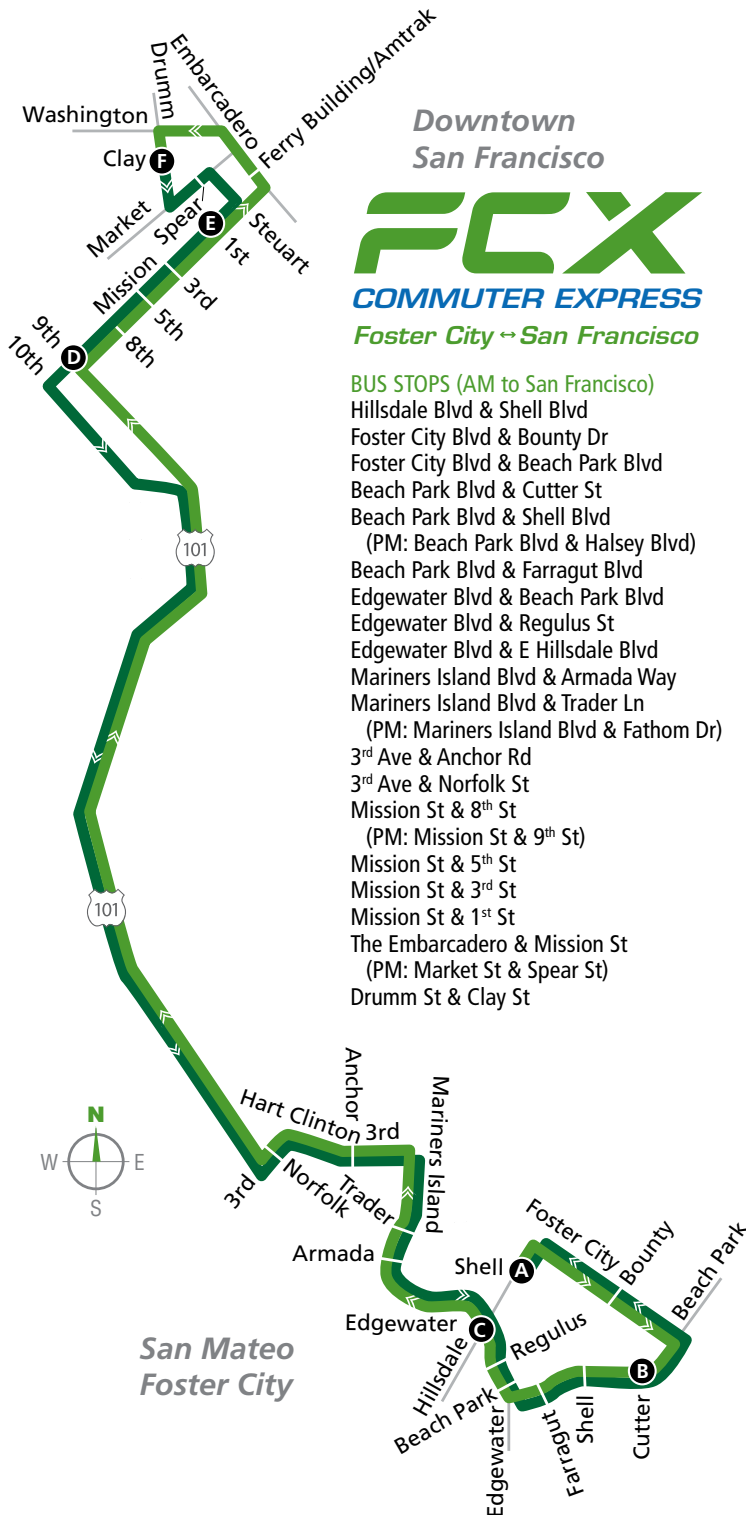

## Commute to San Francisco

**Downtown San Francisco**

**FCX**  
**COMMUTER EXPRESS**  
Foster City ↔ San Francisco

- BUS STOPS (AM to San Francisco)**
- Hillsdale Blvd & Shell Blvd
  - Foster City Blvd & Bounty Dr
  - Foster City Blvd & Beach Park Blvd
  - Beach Park Blvd & Cutter St
  - Beach Park Blvd & Shell Blvd
  - (PM: Beach Park Blvd & Halsey Blvd)
  - Beach Park Blvd & Farragut Blvd
  - Edgewater Blvd & Beach Park Blvd
  - Edgewater Blvd & Regulus St
  - Edgewater Blvd & E Hillsdale Blvd
  - Mariners Island Blvd & Armada Way
  - Mariners Island Blvd & Trader Ln
  - (PM: Mariners Island Blvd & Fathom Dr)
  - 3<sup>rd</sup> Ave & Anchor Rd
  - 3<sup>rd</sup> Ave & Norfolk St
  - Mission St & 8<sup>th</sup> St
  - (PM: Mission St & 9<sup>th</sup> St)
  - Mission St & 5<sup>th</sup> St
  - Mission St & 3<sup>rd</sup> St
  - Mission St & 1<sup>st</sup> St
  - The Embarcadero & Mission St
  - (PM: Market St & Spear St)
  - Drumm St & Clay St

### NORTHBOUND – Weekday AM to San Francisco

Hillsdale/Shell	Beach Park/Cutter	Edgewater/Hillsdale	Drumm/Clay
A	B	C	F
6:00a	6:07a	6:15a	7:08a
6:30a	6:40a	6:50a	7:53a

Stops listed above are timepoints. Northbound service is drop off only in San Francisco.

### SOUTHBOUND – Weekday PM to Foster City

Drumm/Clay	Mission/1 <sup>st</sup>	Mission/9 <sup>th</sup>	Hillsdale/Foster City
F	E	D	A
6:15p	6:25p	6:35p	7:23p
6:45p	6:55p	7:05p	7:53p

Stops listed above are timepoints. Southbound service is pick-up only in San Francisco.

EXPRESS FARES	Cash & Mobile	Clipper	Express Monthly Pass
<b>Adult</b> (Age 19 to 64)	<b>\$4.50</b>	<b>\$4.00</b>	<b>\$130</b>
<b>Youth</b> (Age 18 & younger. Two children 4 years and younger ride free with one fare paying adult)	<b>\$2.25</b>	<b>\$2.00</b>	<b>N/A</b>
<b>Eligible Discount</b> (Age 65+, disabled & Medicare cardholder. Proof of eligibility or identity required)	<b>\$2.25</b>	<b>\$2.00</b>	<b>N/A</b>