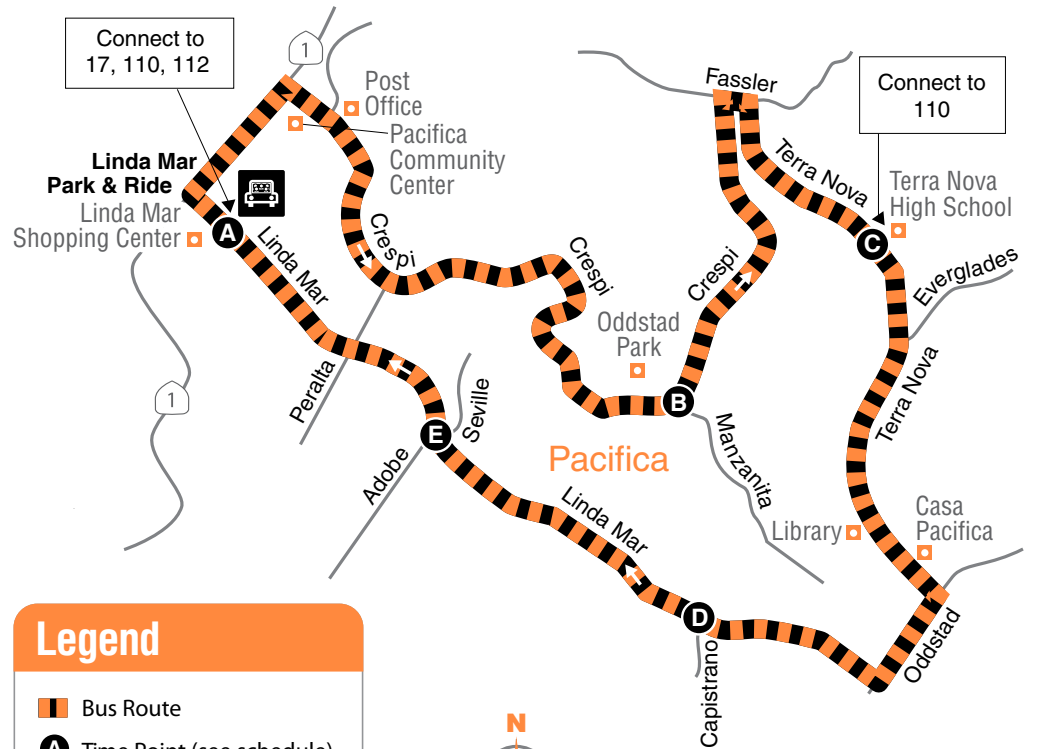

Monthly passes are available on Clipper® card.

For more details about fare payments, visit www.samtrans.com/fares

Pacifica

- Linda Mar Shopping Center
- Linda Mar Park & Ride
- Pacifica Community Center
- Post Office
- Oddstad Park
- Terra Nova High School
- Library
- Casa Pacifica

FLX Pacifica

Effective 05/24/20

Legend

- Bus Route
- Time Point (see schedule)
- Connection Point
- Point of Interest
- Park & Ride Lot

ROUTE FLX Pacifica

How to Use this Timetable:

Locate the time point (A) on the map prior to where you want to board the bus. Not all bus stops are shown. Find the same time point on the schedule. The departure/arrival times are listed under each time point.

Please plan to arrive 5 minutes prior to your departure time. To plan your trip, use this timetable with the SamTrans System Map, which shows where all routes operate. Trip-planning assistance is available by calling SamTrans at 1-800-660-4287.

Information/Información
1-800-660-4287
(TTY 650-508-6448)

www.samtrans.com

Weekdays - Loops Clockwise

A Linda Mar Park & Ride	B Crespi/ Manzanita	C Terra Nova @ Terra Nova High School	D Linda Mar/ Capistrano	E Linda Mar/ Seville	A Linda Mar Park & Ride
6:15	6:25	6:29	6:41	6:45	6:50
7:00	7:10	7:14	7:26	7:30	7:35
7:45	7:55	7:59	8:11	8:15	8:20
8:30	8:40	8:44	8:56	9:00	9:05
9:15	9:25	9:29	9:41	9:45	9:50
10:20	10:30	10:34	10:46	10:50	10:55
11:10	11:20	11:24	11:36	11:40	11:45
12:00	12:10	12:14	12:26	12:30	12:35
12:45	12:55	12:59	1:11	1:15	1:20
1:25	1:35	1:39	1:51	1:55	2:00
2:05	2:15	2:19	2:31	2:35	2:40
2:50	3:00	3:04	3:16	3:20	3:25
3:55	4:05	4:09	4:21	4:25	4:30
4:30	4:40	4:44	4:56	5:00	5:05
5:15	5:25	5:29	5:41	5:45	5:50
6:15	6:25	6:29	6:41	6:45	6:50