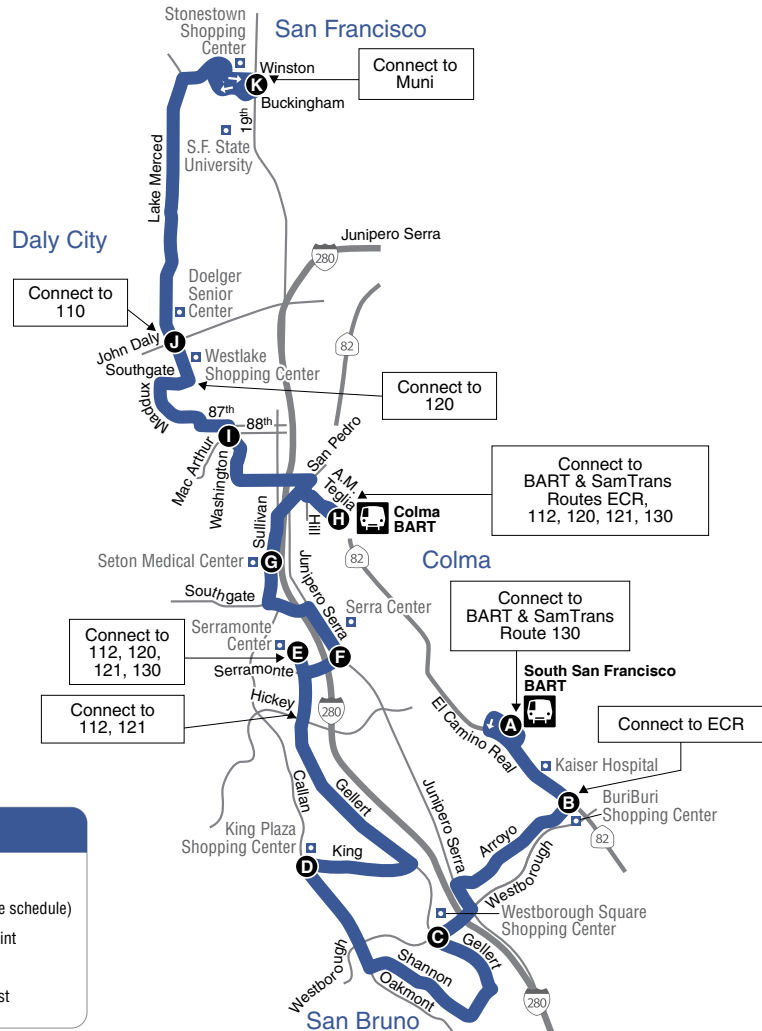

How to Use this Timetable:

Locate the time point (A) on the map prior to where you want to board the bus. Not all bus stops are shown. Find the same time point on the schedule. The departure/arrival times are listed under each time point. Please plan to arrive 5 minutes prior to your departure time. To plan your trip, use this timetable with the SamTrans System Map, which shows where all routes operate. Trip-planning assistance is available by calling SamTrans at 1-800-660-4287.