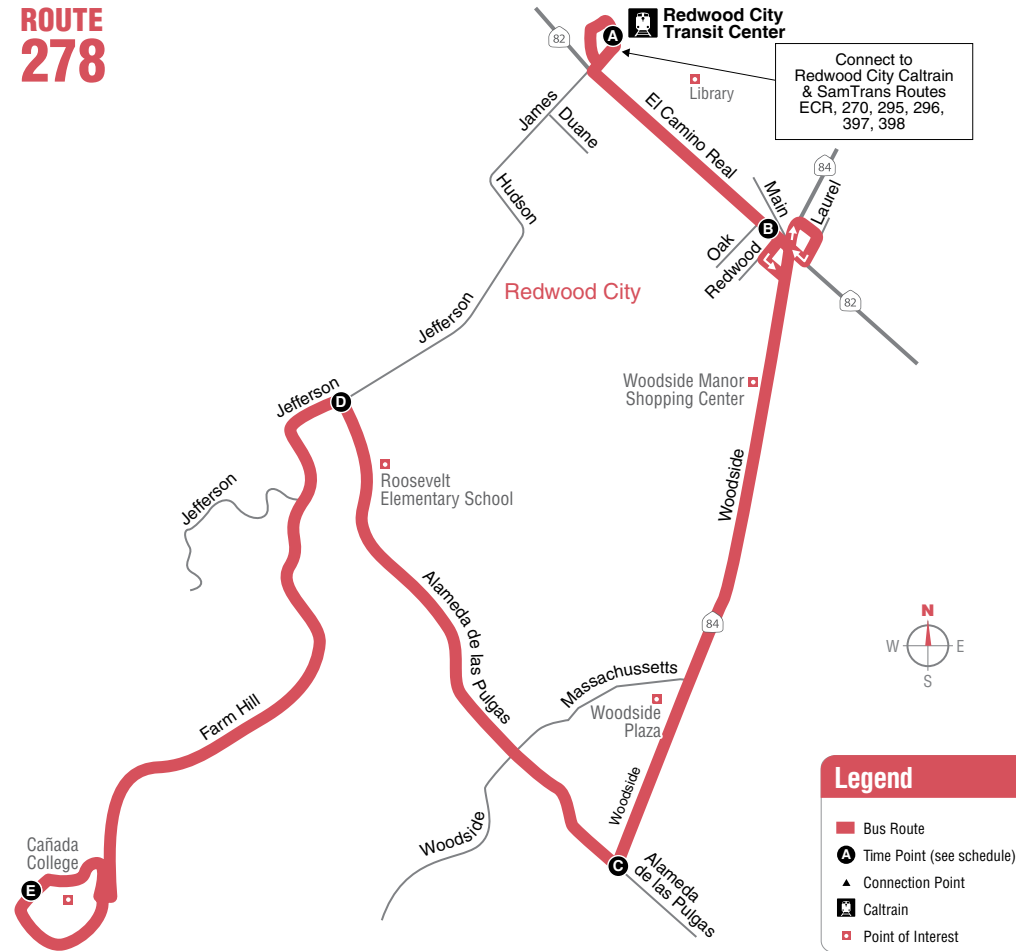

## Weekdays to Redwood City Transit Center

Cañada College (E)	Jefferson/Alameda (D)	Woodside/Alameda (C)	El Camino/Main (B)	Redwood City Transit Center (A)
6:44	6:54	7:04	7:13	7:17
7:44	7:54	8:04	8:13	8:17
8:44	8:54	9:04	9:13	9:17
9:44	9:54	10:04	10:13	10:17
10:44	10:54	11:04	11:13	11:17
11:46	11:56	<b>12:06</b>	<b>12:15</b>	<b>12:19</b>
<b>12:56</b>	—	<b>1:06</b>	<b>1:15</b>	<b>1:19</b>
<b>1:56</b>	—	<b>2:06</b>	<b>2:15</b>	<b>2:19</b>
<b>2:56</b>	—	<b>3:06</b>	<b>3:15</b>	<b>3:20</b>
<b>3:56</b>	—	<b>4:06</b>	<b>4:15</b>	<b>4:20</b>
<b>4:56</b>	—	<b>5:06</b>	<b>5:15</b>	<b>5:20</b>
<b>5:56</b>	—	<b>6:06</b>	<b>6:15</b>	<b>6:20</b>
<b>6:56</b>	—	<b>7:06</b>	<b>7:15</b>	<b>7:19</b>
<b>7:56</b>	—	<b>8:06</b>	<b>8:15</b>	<b>8:19</b>

AM - light type. **PM - bold type.** No Sunday service.

This route serves the school community and variations may occur. Visit [samtrans.com/278](http://samtrans.com/278) for the most up-to-date information.

## ROUTE 278