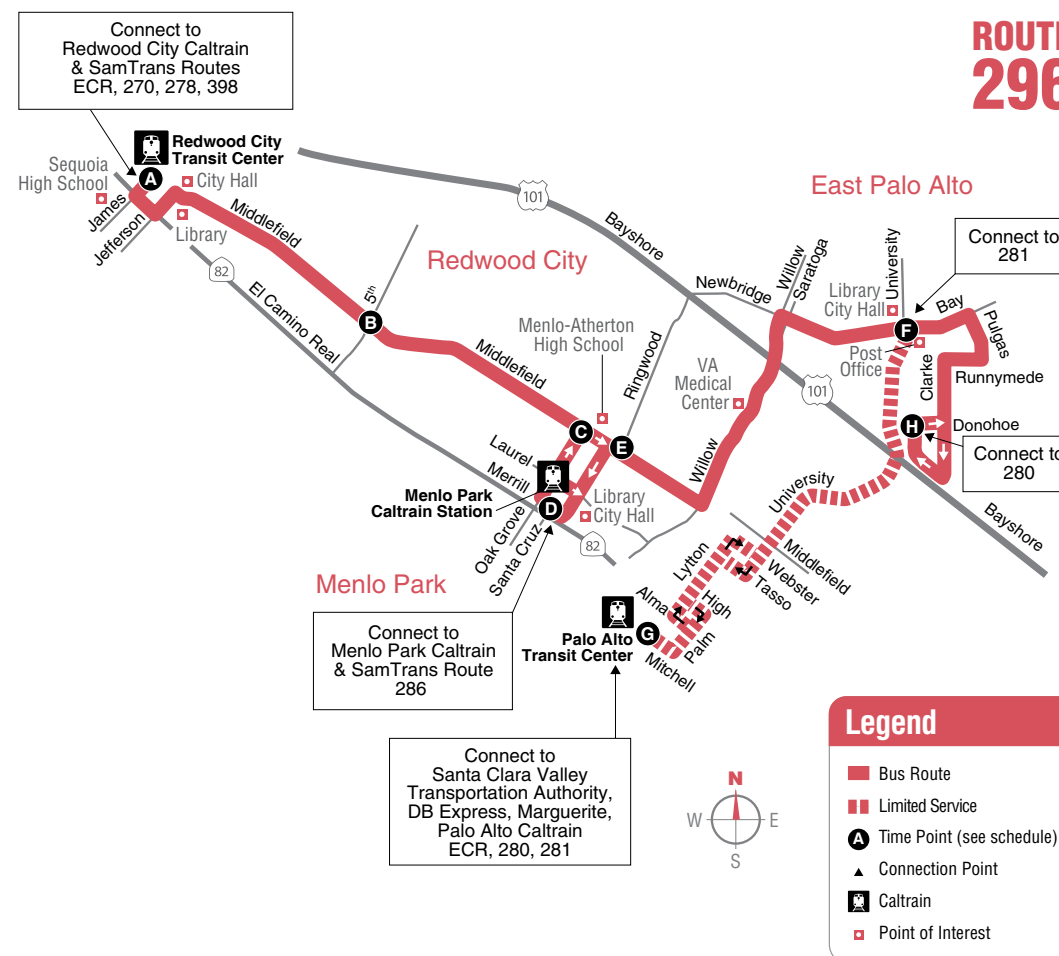

Weekends to Redwood City Transit Center

	H	G	F	E	D	B	A
—	3:45	3:59	4:14	—	4:20	4:26	
—	4:45	4:59	5:14	—	5:20	5:26	
—	5:45	5:59	6:14	—	6:20	6:26	
—	6:45	6:59	7:14	—	7:20	7:26	
—	7:45	7:59	8:14	—	8:20	8:26	
8:17	—	8:24	8:37	8:41	8:49	9:00	
8:47	—	8:54	9:07	9:11	9:19	9:30	
9:17	—	9:24	9:37	9:41	9:49	10:00	
9:46	—	9:53	10:06	10:10	10:18	10:30	
10:16	—	10:23	10:36	10:40	10:48	11:00	
10:45	—	10:51	11:05	11:09	11:17	11:30	
11:15	—	11:21	11:35	11:39	11:47	12:00	
11:43	—	11:49	12:04	12:08	12:17	12:30	
12:13	—	12:19	12:34	12:38	12:47	1:00	
12:43	—	12:49	1:04	1:08	1:17	1:30	
1:13	—	1:19	1:34	1:38	1:47	2:00	
1:45	—	1:51	2:05	2:09	2:17	2:30	
2:15	—	2:21	2:35	2:39	2:47	3:00	
2:45	—	2:51	3:05	3:09	3:17	3:30	
3:15	—	3:21	3:35	3:39	3:47	4:00	
3:46	—	3:52	4:06	4:10	4:18	4:30	
4:16	—	4:22	4:36	4:40	4:48	5:00	
4:46	—	4:52	5:06	5:10	5:18	5:30	
5:16	—	5:22	5:36	5:40	5:48	6:00	
5:49	—	5:55	6:07	6:11	6:18	6:30	
6:19	—	6:25	6:37	6:41	6:48	7:00	
6:53	—	6:59	7:10	7:13	7:20	7:30	
7:19	—	7:25	7:36	7:39	7:46	7:56	
—	7:45	7:59	8:14	—	8:20	8:26	
—	8:45	8:59	9:14	—	9:20	9:26	
—	9:45	9:59	10:14	—	10:20	10:26	
—	10:45	10:59	11:14	—	11:20	11:26	
—	11:45	11:59	12:14	—	12:20	12:26	

ROUTE 296

How to Use this Timetable:

Locate the time point (A) on the map prior to where you want to board the bus. Not all bus stops are shown. Find the same time point on the schedule. The departure/arrival times are listed under each time point. Please plan to arrive 5 minutes prior to your departure time. To plan your trip, use this timetable with the SamTrans System Map, which shows where all routes operate. Trip-planning assistance is available by calling SamTrans at 1-800-660-4287.