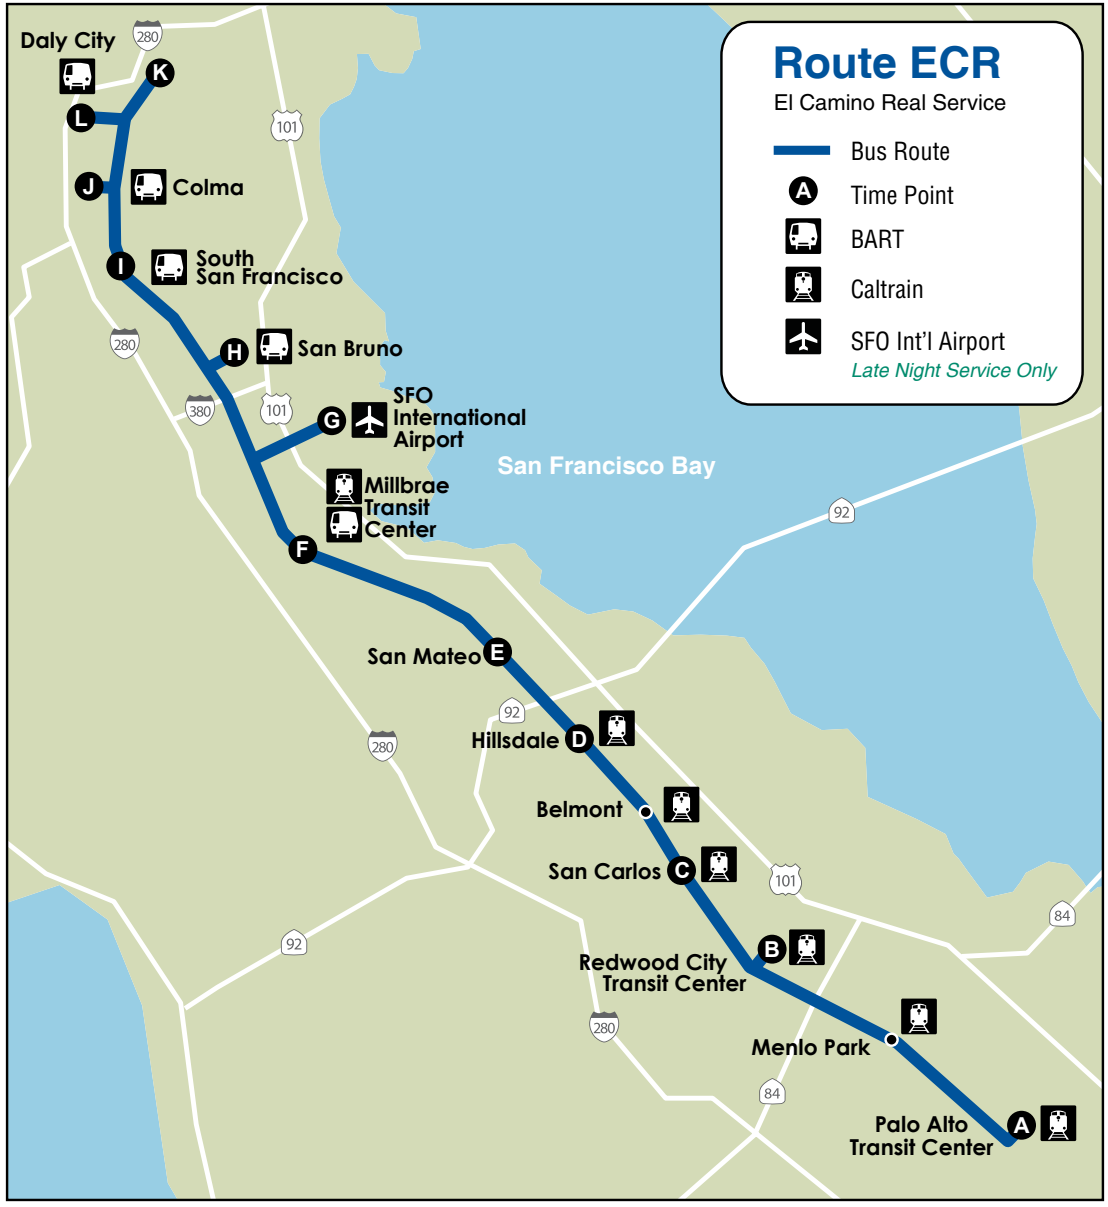

Route ECR
 El Camino Real Service

- Bus Route
- Time Point
- BART
- Caltrain
- SFO Int'l Airport
Late Night Service Only

Fares

	Local Cash	Day Pass*
Adult Age 19 - 64	\$2.25	\$4.50
Youth Age 18 and younger	\$1.10	\$2.00
Eligible Discount Age 65+, disabled & Medicare cardholder (proof of eligibility or identity required)	\$1.10	\$2.00
Children Two children (age 4 and younger) ride free with each adult or eligible discount fare-paying passenger. Additional children subject to youth fare.		

* Purchase at farebox or SamTrans Mobile App. Info at www.samtrans.com/daypass

Exact fare please. Driver does not make change.

Use Clipper® and receive a discount. Free 2-hour transfers between local SamTrans routes on Clipper or SamTrans Mobile App.

Monthly passes are available on Clipper.

For more details about fare payments, visit www.samtrans.com/fares

Effective 08/16/20

- Daly City**
Colma
South San Francisco
San Bruno
Millbrae
Burlingame
San Mateo
Belmont
San Carlos
Redwood City
Menlo Park
Palo Alto

Key Destinations:
 BART stations, Caltrain stations, shopping centers, and downtowns along El Camino Real

SOUTHBOUND Saturdays to Palo Alto Transit Center

	L	K	J	I	H	G	F	E	D	C	B	A
	—	4:16	—	4:26	—	4:42	—	—	—	—	—	—
	—	5:16	—	5:26	—	5:42	—	—	—	—	—	—
5:41	—	—	5:58	6:06	6:17	—	6:29	6:44	6:52	7:04	7:13	7:30
6:10	—	6:27	6:35	6:46	—	6:59	7:14	7:22	7:34	7:43	8:02	6:29
6:29	—	6:46	6:54	7:06	—	7:19	7:34	7:42	7:54	8:04	8:23	6:29
6:50	—	7:07	7:15	7:27	—	7:40	7:56	8:05	8:17	8:27	8:46	6:29
7:09	—	7:27	7:35	7:47	—	8:01	8:17	8:26	8:38	8:48	9:09	6:29
7:26	—	7:44	7:53	8:05	—	8:19	8:35	8:44	8:56	9:07	9:28	