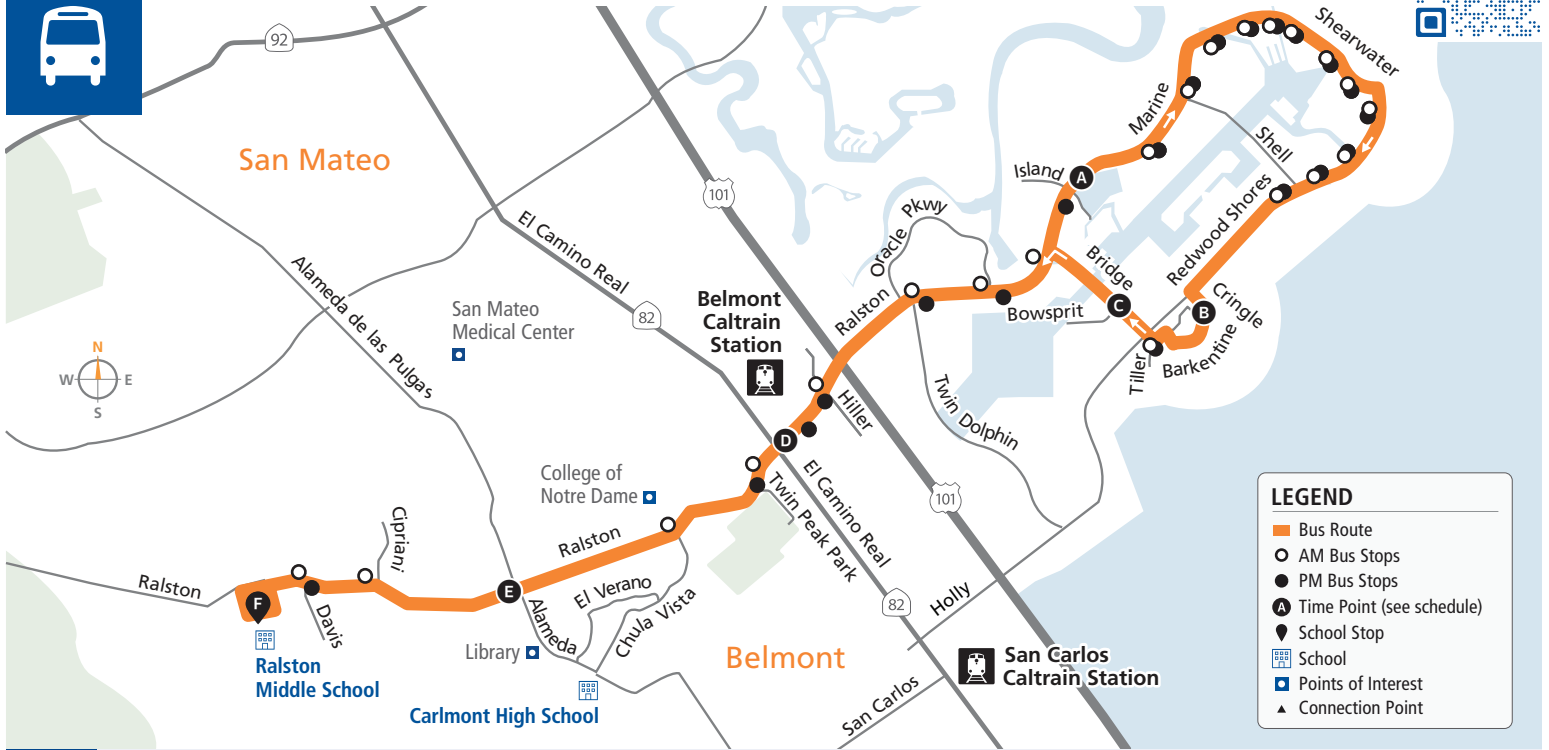

67

samtrans.com/67  
School Oriented Route

Effective 08/06/2023

**LEGEND**

- Bus Route
- AM Bus Stops
- PM Bus Stops
- ▲ Time Point (see schedule)
- 📍 School Stop
- 🏫 School
- 📍 Points of Interest
- ▲ Connection Point

**AM** to Ralston Middle School

Bus Stops	Weekdays		
<b>A</b> Marine/Island	7:16a	—	7:26a
○ Marine/Beacon Shores			
○ Marine/Shell			
○ Marine/Corriente Pointe			
○ Shearwater/Marine			
○ Shearwater/Monaco			
○ Shearwater/Saint Lucia			
○ Shearwater/Mindanao			
○ Shearwater/Breakwater			
○ Redwood Shores/Shearwater			
○ Redwood Shores /Egret			
○ Redwood Shores/Avocet			
○ Redwood Shores/Shell			
<b>B</b> Barkentine/Cringle	7:29a	7:36a	7:39a

- Bus Route
- AM Bus Stops
- PM Bus Stops
- ⓐ Time Point (see schedule)
- 📍 School Stop
- 🏫 School
- 📍 Points of Interest
- ▲ Connection Point

**PM** to Bridge Parkway/Bowsprit

Bus Stops	Mon, Tue, Thurs, & Fri	Wednesdays Only
<b>F</b> Ralston Middle School	3:15p	12:35p
● Ralston/Davis		
● Ralston/Twin Pines Park		
● Ralston/El Camino Real		
● Ralston/Old County		
● Ralston/Hiller		
● Marine/Twin Dolphin		
● Marine/Oracle		
● Marine/Sandpiper		
● Marine/Island		
● Marine/Beacon Shores		
● Marine/Shell		
● Marine/Corriente Pointe		

Bus Stops	Mon, Tue, Thurs, & Fri	Wednesdays Only
● Shearwater/Marine		
● Shearwater/Monaco		
● Shearwater/Saint Lucia		
● Shearwater/Mindanao		
● Shearwater/Breakwater		
● Redwood Shores/Shearwater		
● Redwood Shores/Egret		
● Redwood Shores/Avocet		
● Redwood Shores/Shell		
● Barkentine/Cringle		
● Barkentine/Tiller		
<b>C</b> Bridge/Bowsprit	3:55p	1:15p