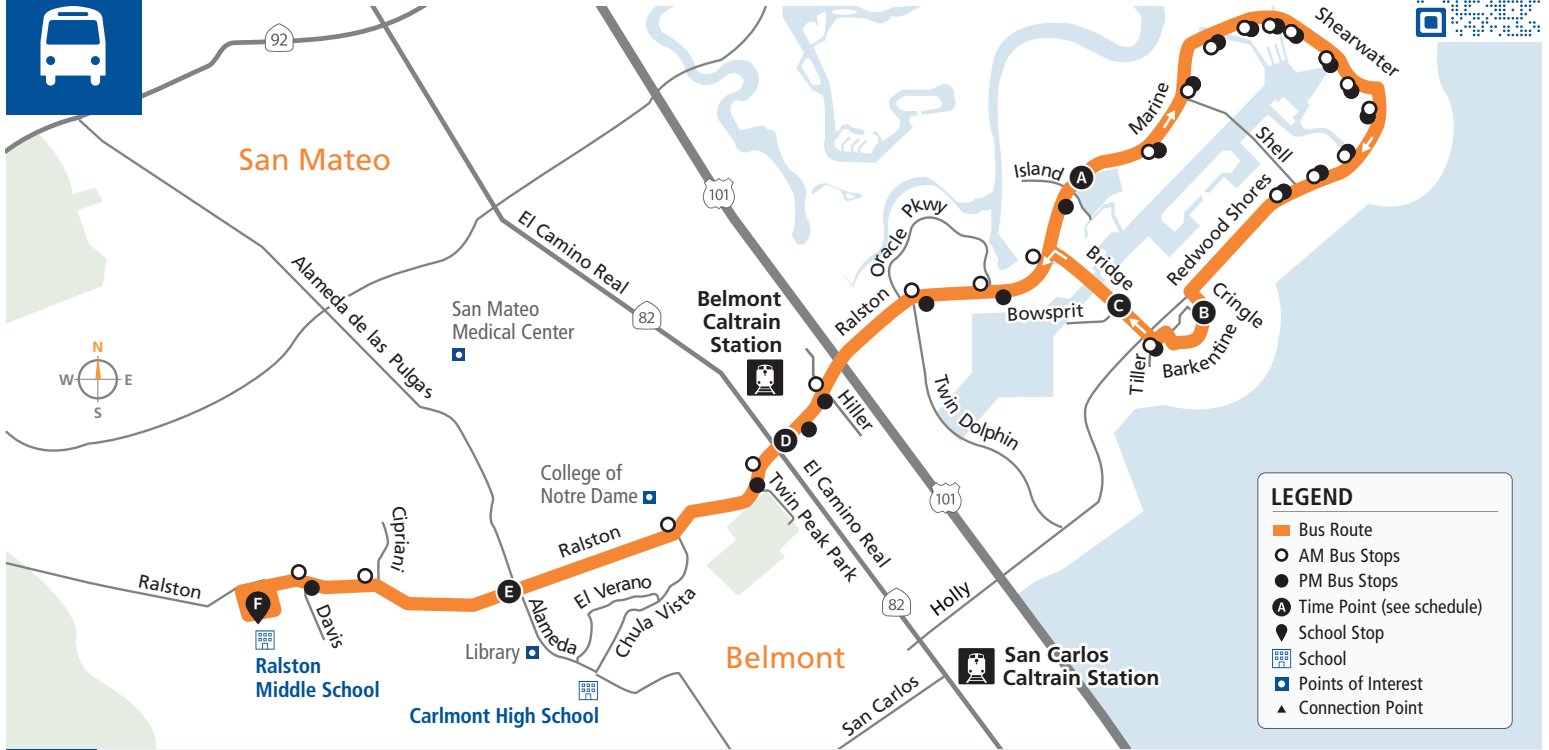

Bus Stops	Weekdays		
○ Barkentine/Tiller			
○ Bridge/Bowsprit			
○ Marine/Bridge			
○ Marine/Oracle			
○ Marine/Twin Dolphin			
○ Ralston/Hiller			
<b>D</b> Ralston/El Camino Real	7:41a	7:43a	7:46a
○ Ralston/South			
○ Ralston/Chula Vista			
<b>E</b> Ralston/Alameda de las Pulgas	7:45a	7:47a	7:50a
○ Ralston/Cipriani			
○ Ralston/Davis			
<b>F</b> Ralston Middle School	7:55a	7:57a	8:00a

\*Free 2-hour transfers between local SamTrans routes on Clipper or SamTrans Mobile App. Tickets available on SamTrans Mobile. 🍏 🍎

67

samtrans.com/67  
School Oriented Route

Effective 08/06/2023

**LEGEND**

- Bus Route
- AM Bus Stops
- PM Bus Stops
- ⓐ Time Point (see schedule)
- 📍 School Stop
- 🏫 School
- 📍 Points of Interest
- ▲ Connection Point

**PM** to Bridge Parkway/Bowsprit

Bus Stops	Mon, Tue, Thurs, & Fri	Wednesdays Only
<b>F</b> Ralston Middle School	3:15p	12:35p
● Ralston/Davis		
● Ralston/Twin Pines Park		
● Ralston/El Camino Real		
● Ralston/Old County		
● Ralston/Hiller		
● Marine/Twin Dolphin		
● Marine/Oracle		
● Marine/Sandpiper		
● Marine/Island		
● Marine/Beacon Shores		
● Marine/Shell		
● Marine/Corriente Pointe		

Bus Stops	Mon, Tue, Thurs, & Fri	Wednesdays Only
● Shearwater/Marine		
● Shearwater/Monaco		
● Shearwater/Saint Lucia		
● Shearwater/Mindanao		
● Shearwater/Breakwater		
● Redwood Shores/Shearwater		
● Redwood Shores/Egret		
● Redwood Shores/Avocet		
● Redwood Shores/Shell		
● Barkentine/Cringle		
● Barkentine/Tiller		
<b>C</b> Bridge/Bowsprit	3:55p	1:15p