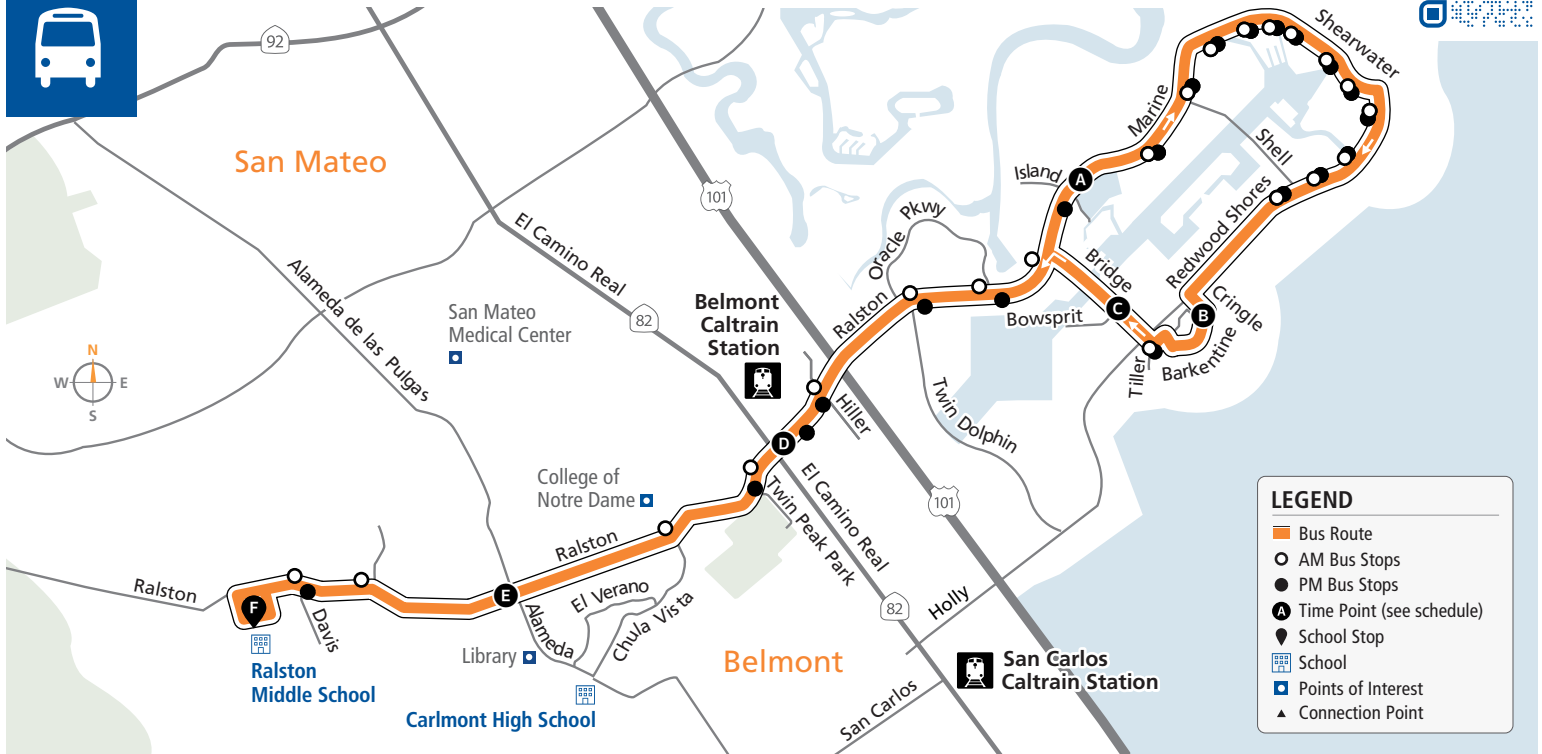

Effective 08/07/2022

**LEGEND**

- Bus Route
- AM Bus Stops
- PM Bus Stops
- ⓐ Time Point (see schedule)
- 📍 School Stop
- 🏫 School
- 📍 Points of Interest
- ▲ Connection Point

**AM to Ralston Middle School**

**PM to Bridge Parkway/Bowsprit**

Bus Stops	Weekdays		
<b>A</b> Marine/Island	7:03a	—	7:10a
○ Marine/Beacon Shores			
○ Marine/Shell			
○ Marine/Corriente Pointe			
○ Shearwater/Marine			
○ Shearwater/Monaco			
○ Shearwater/Saint Lucia			
○ Shearwater/Mindanao			
○ Shearwater/Breakwater			
○ Redwood Shores/Shearwater			
○ Redwood Shores /Egret			
○ Redwood Shores/Avocet			
○ Redwood Shores/Shell			
<b>B</b> Barkentine/Cringle	7:16a	7:19a	7:23a
○ Barkentine/Tiller			
○ Bridge/Bowsprit			
○ Marine/Bridge			
○ Marine/Oracle			
○ Marine/Twin Dolphin			
○ Ralston/Hiller			
<b>D</b> Ralston/El Camino Real	7:34a	7:29a	7:33a
○ Ralston/South			
○ Ralston/Chula Vista			
<b>E</b> Ralston/Alameda de las Pulgas	7:40a	7:35a	7:39a
○ Ralston/Cipriani			
○ Ralston/Davis			
<b>F</b> Ralston Middle School	7:50a	7:45a	7:49a

Bus Stops	Mon, Tue, Thurs, & Fri Only			Wednesdays Only		
<b>F</b> Ralston Middle School	3:17p	3:21p	3:25p	12:44p	12:48p	12:52p
● Ralston/Davis						
● Ralston/Twin Pines Park						
● Ralston/El Camino Real						
● Ralston/Old County						
● Ralston/Hiller						
● Marine/Twin Dolphin						
● Marine/Oracle						
● Marine/Sandpiper						
● Marine/Island						
● Marine/Beacon Shores						
● Marine/Shell						
● Marine/Corriente Pointe						
● Shearwater/Marine						
● Shearwater/Monaco						
● Shearwater/Saint Lucia						
● Shearwater/Mindanao						
● Shearwater/Breakwater						
● Redwood Shores/Shearwater						
● Redwood Shores/Egret						
● Redwood Shores/Avocet						
● Redwood Shores/Shell						
● Barkentine/Cringle						
● Barkentine/Tiller						
<b>C</b> Bridge/Bowsprit	3:50p	3:54p	3:58p	1:17p	1:21p	1:25p

\*Free 2-hour transfers between local SamTrans routes on Clipper or SamTrans Mobile App. Tickets available on SamTrans Mobile. 🍏 🤖