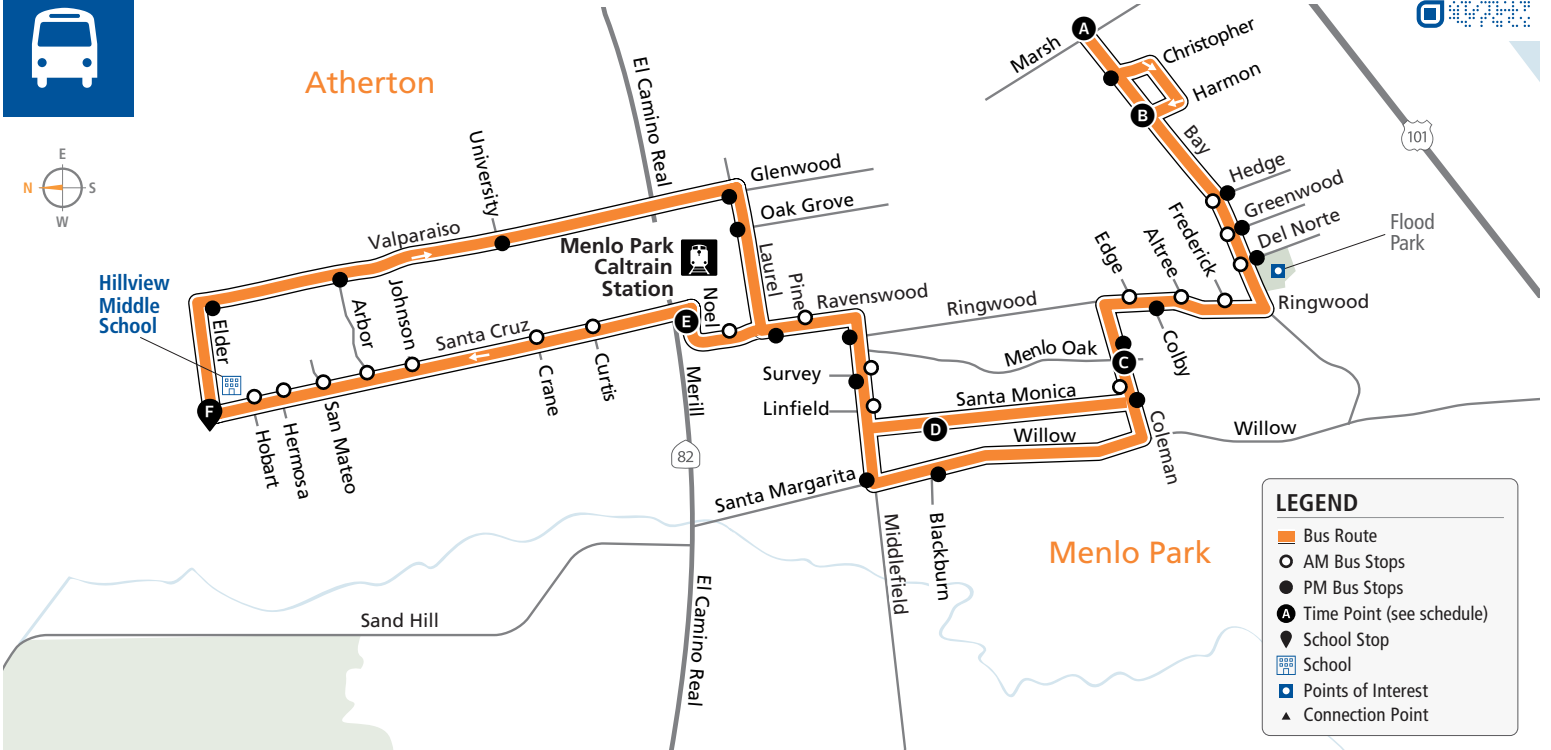

Effective 08/07/2022

AM to Hillview Middle School

Bus Stops	Weekdays
B Bay/Harmon	7:40a
○ Bay/Hedge	
○ Bay/Greenwood	
○ Bay/Del Norte	
○ Ringwood/Frederick	
○ Ringwood/Altree	
○ Ringwood/Edge	
C Coleman/Menlo Oaks	7:52a
○ Coleman/Santa Monica	
D Santa Monica/San Andreas	7:56a
○ Middlefield/Survey	
○ Middlefield/Ringwood	
○ Ravenswood/Pine	
○ Ravenswood/Noel	
E Merrill/Santa Cruz	8:05a
○ Santa Cruz/Curtis	
○ Santa Cruz/Crane	
○ Santa Cruz/Johnson	
○ Santa Cruz/Arbor	
○ Santa Cruz/San Mateo	
○ Santa Cruz/Hermosa	
○ Santa Cruz/Hobart	
F Hillview Middle School	8:10a

PM to Bay/Marsh

Bus Stops	Mon, Tues, & Fri Only	Wed & Thurs Only
F Hillview Middle School	3:20p	2:45p
● Valparaiso/Elder		
● Valparaiso/Arbor		
● Valparaiso/University		
● Laurel/Glenwood		
● Laurel/Oak Grove		
● Ravenswood/Laurel		
● Middlefield/Survey		
● Middlefield/Linfield		
● Middlefield/Santa Margarita		
● Willow/Blackburn		
● Coleman/Santa Monica		
● Coleman/Menlo Oaks		
● Ringwood/Colby		
● Bay/Del Norte		
● Bay/Greenwood		
● Bay/Hedge		
● Bay/Harmon		
● Bay/Christopher		
A Bay/Marsh	3:47p	3:12p

samTrans	Bus Fares				Bus Fares					
	Cash	Clipper*	Day Pass	Monthly Pass	Cash	Clipper*	Day Pass	Monthly Pass		
	Youth (Age 18 & younger)	\$1.10	\$1.00	\$2.00	\$27.00	Adult (Age 19 through 64)	\$2.25	\$2.05	\$4.50	\$65.60

*Free 2-hour transfers between local SamTrans routes on Clipper or SamTrans Mobile App. Tickets available on SamTrans Mobile. 🍏 🍎