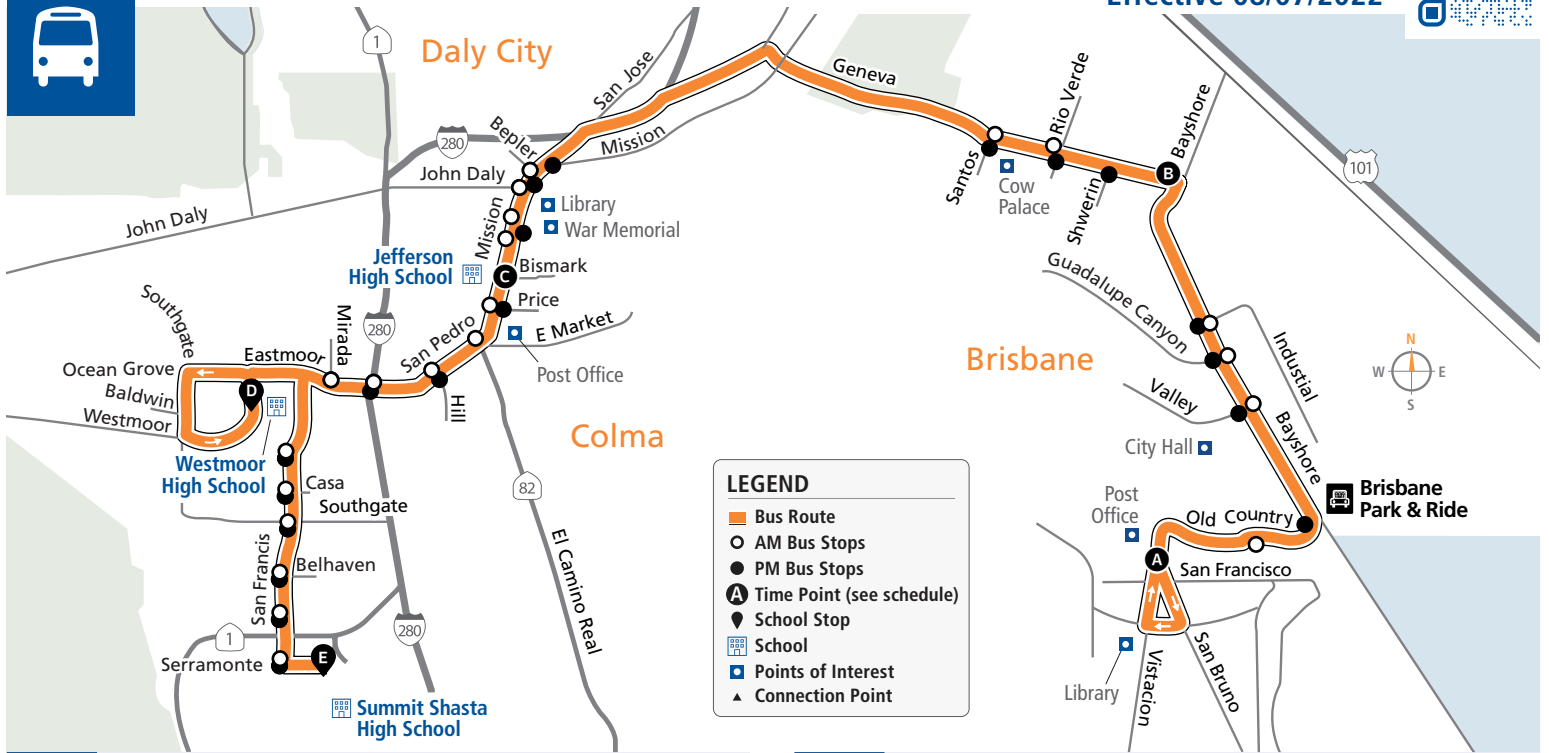

Effective 08/07/2022

**AM to Summit Shasta High**

**PM to Brisbane**

Bus Stops	Weekdays
<b>A</b> Old County/San Francisco	7:18a
Old County/Bayshore	
Bayshore/Valley	
Bayshore/Guadalupe Canyon	
Bayshore/Industrial	
<b>B</b> Geneva/Bayshore	7:25a
Geneva/Schwerin	
Geneva/Rio Verde	
Geneva/Santos	
San Jose/Beppler	
Mission/John Daly	
Mission/Parkview	
Mission/Westlake	
<b>C</b> Mission/Bismark	7:44a
Mission/School	
San Pedro/Mission	
Eastmoor/Sullivan	
Eastmoor/Camelia	
<b>D</b> Westmoor High School	7:56a
Saint Francis/Mariposa	
Saint Francis/Casa	
Saint Francis/Southgate	
Saint Francis/Belhaven	
Saint Francis/Clarinada	
Serramonte/Saint Francis	
<b>E</b> Summit Shasta High School	8:05a

Bus Stops	Wednesdays Only	Weekdays
<b>E</b> Summit Shasta High School	—	3:40p
Serramonte/Saint Francis		
Saint Francis/Clarinada		
Saint Francis/San Miguel		
Saint Francis/Southgate		
Saint Francis/Casa		
Saint Francis/Mariposa		
<b>D</b> Westmoor High School	2:30p	3:55p
Eastmoor/Mirada		
Eastmoor/Sullivan		
San Pedro/Hill		
<b>G</b> Mission/Price		
<b>Mission/Bismark</b>	2:41p	4:06p
Mission/Eastlake		
Mission/Alp		
San Jose/Shakespeare		
Geneva/Santos		
Geneva/Rio Verde		
<b>B</b> Geneva/Schwerin		
<b>Bayshore/Geneva</b>	3:00p	4:25p
Bayshore/Industrial		
Bayshore/Guadalupe Canyon		
Bayshore/Valley		
Old County/Bayshore		
<b>A</b> Old County/San Francisco	3:05p	4:30p

Bus Fares	Cash	Clipper*	Day Pass	Monthly Pass	Cash	Clipper*	Day Pass	Monthly Pass	
<b>Youth (Age 18 &amp; younger)</b>	\$1.10	\$1.00	\$2.00	\$27.00	<b>Adult (Age 19 through 64)</b>	\$2.25	\$2.05	\$4.50	\$65.60

\*Free 2-hour transfers between local SamTrans routes on Clipper or SamTrans Mobile App. Tickets available on SamTrans Mobile. 🍏 🍎