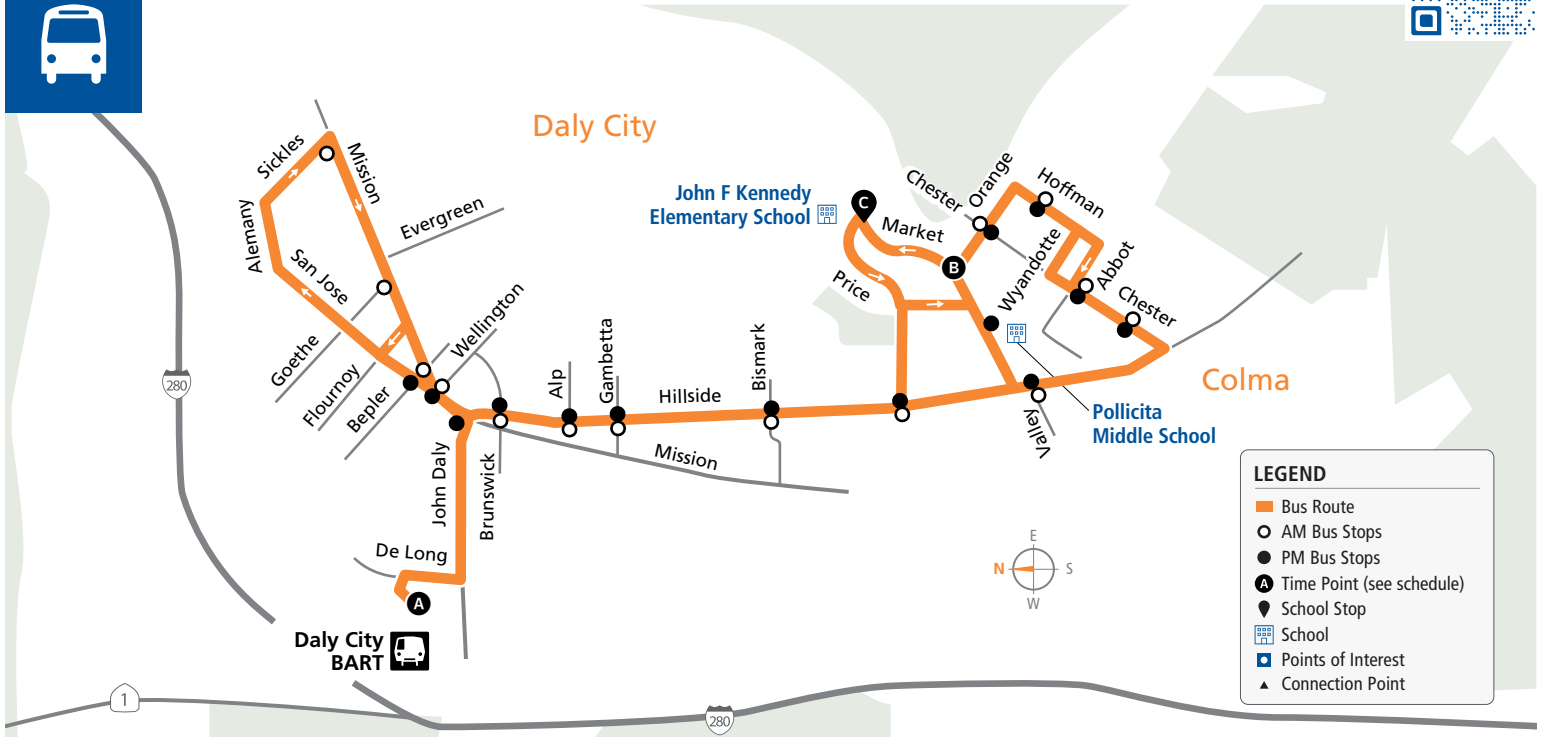

30

samtrans.com/30
School Oriented Route

Effective 08/03/2025

AM to Price/Market

Bus Stops	Weekdays
A Daly City BART	7:48a
Mission/Sickles	
Mission/Goethe	
San Jose/Bepler	
Hillside/Brunswick	
Hillside/Alp	
Hillside/Gambetta	
Hillside/Bismark	
Hillside/Price	
Hillside/Valley	
Chester/Villa	
Chester/Abbot	
Hoffman/Lausanne	
Orange/Chester	
B Orange/E Market	8:10a
C Price/Market	8:12a

PM to Daly City BART

Bus Stops	Mon, Tues, Thurs, & Fri	Wednesdays Only
B Orange/E Market	3:00p	1:10p
Orange/Chester		
Hoffman/Lausanne		
Chester/Abbot		
Chester/Villa		
Hillside/Sylvan		
E Market/Wayandotte		
C Price/E Market	3:08p	1:18p
Hillside/Price		
Hillside/Bismark		
Hillside/Gambetta		
Hillside/Cottonwood		
Hillside/Brunswick		
Mission/Wellington		
San Jose/Bepler		
Mission/John Daly		
A Daly City BART	3:23p	1:33p

Bus Fares	Cash	Clipper*	Day Pass	Monthly Pass	Cash	Clipper*	Day Pass	Monthly Pass	
Youth (Age 18 & younger)	\$1.10	\$1.00	\$2.00	\$27.00	Adult (Age 19 through 64)	\$2.25	\$2.05	\$4.50	\$65.60

*Free 2-hour transfers between local SamTrans routes on Clipper or SamTrans Mobile App. Tickets available on SamTrans Mobile. 🍏 🤖