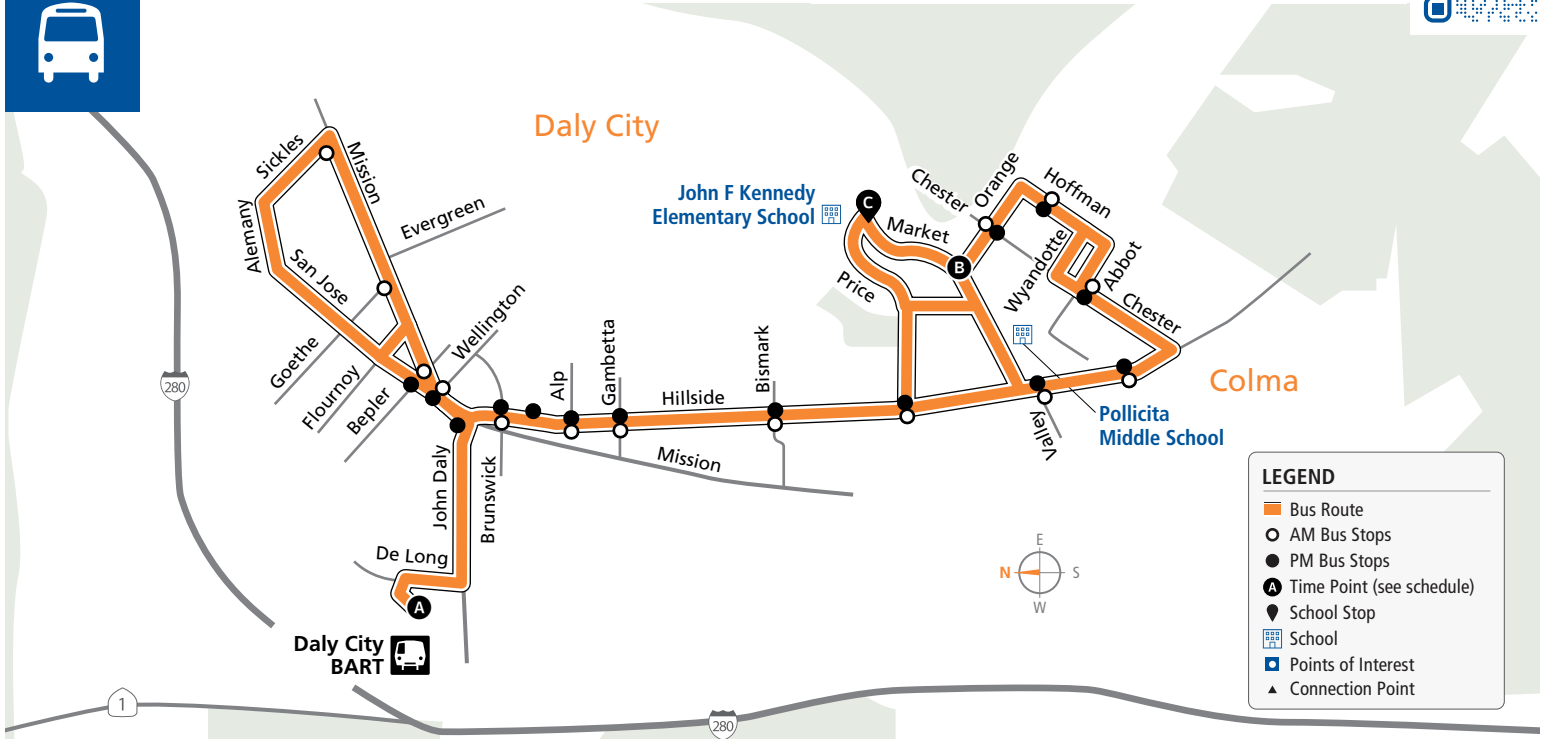

30

samtrans.com/30
School Oriented Route

Effective 08/07/2022

AM to Price/Market

Bus Stops	Weekdays
A Daly City BART	7:50a
Mission/Sickles	
Mission/Goethe	
San Jose/Bepler	
Hillside/Brunswick	
Hillside/Alp	
Hillside/Gambetta	
Hillside/Bismark	
Hillside/Price	
Hillside/Valley	
Chester/Villa	
Chester/Abbot	
Hoffman/Lausanne	
Orange/Chester	
C Orange/E Market	8:08a
B Price/Market	8:10a

PM to Daly City BART

Bus Stops	Wednesdays Only	Mon, Tues, Thurs, & Fri Only
C Orange/E Market	1:50p	3:03p
Orange/Chester		
Hoffman/Lausanne		
Chester/Abbot		
Chester/Villa		
Hillside/Sylvan		
E Market/Wayandotte		
B Price/E Market	1:57p	3:10p
Hillside/Price		
Hillside/Bismark		
Hillside/Gambetta		
Hillside/Cottonwood		
Hillside/Brunswick		
Mission/Wellington		
San Jose/Bepler		
Mission/John Daly		
A Daly City BART	2:12p	3:25p

Bus Fares	Cash	Clipper*	Day Pass	Monthly Pass	Cash	Clipper*	Day Pass	Monthly Pass	
Youth (Age 18 & younger)	\$1.10	\$1.00	\$2.00	\$27.00	Adult (Age 19 through 64)	\$2.25	\$2.05	\$4.50	\$65.60

*Free 2-hour transfers between local SamTrans routes on Clipper or SamTrans Mobile App. Tickets available on SamTrans Mobile. 🍏 🤖