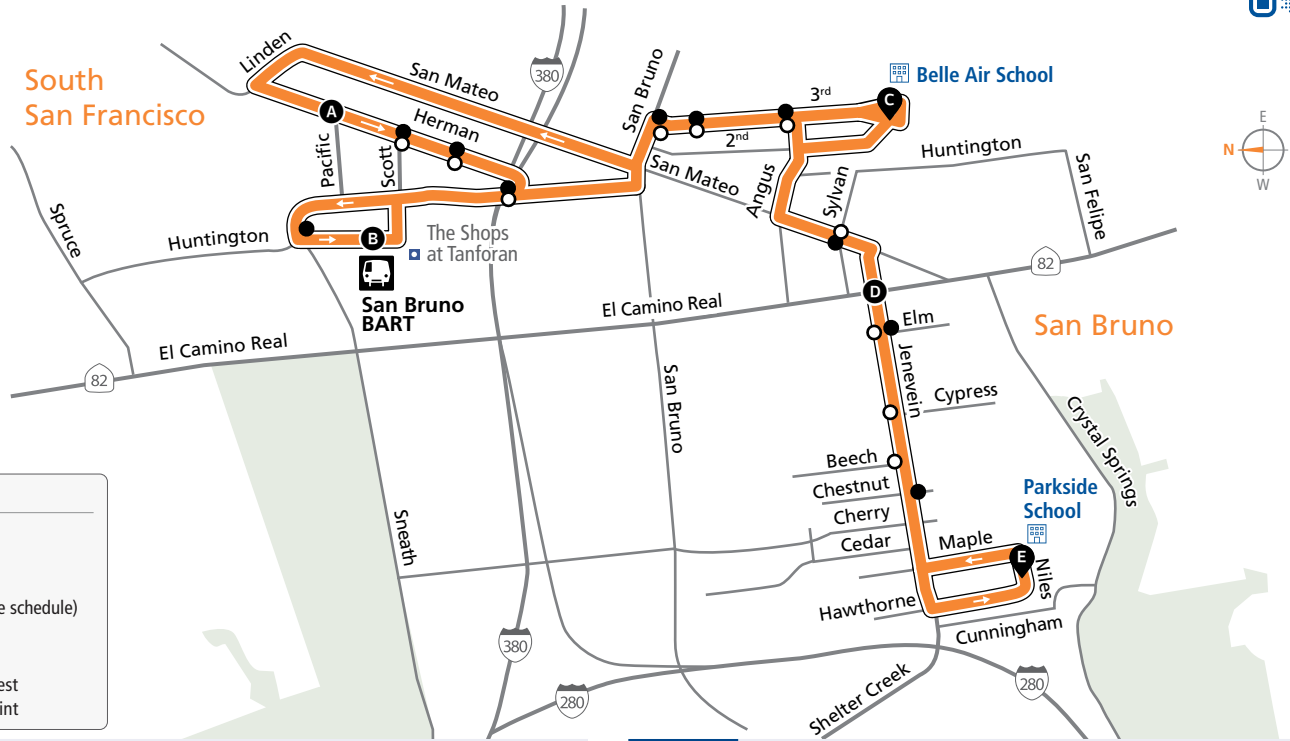

41

samtrans.com/41

School Oriented Route

Effective 08/07/2022

LEGEND

- Bus Route
- AM Bus Stops
- PM Bus Stops
- A Time Point (see schedule)
- D School Stop
- S School
- P Points of Interest
- ▲ Connection Point

AM to Parkside Intermediate School

Bus ops	Weekdays	
A Herman/Pacific	7:35a	7:50a
○ Herman/Scott		
○ Herman/Diamond		
B San Bruno BART	7:39a	7:54a
○ Huntington East/Herman		
○ Huntington/Euclid		
○ 3 rd /San Bruno		
○ 3 rd /Pine		
C Belle Air Elementary School	7:47a	8:02a
○ Angus/2 nd		
○ San Mateo/Sylvan		
D Jenevein/El Camino Real	7:51a	8:06a
○ Jenevein/Elm		
○ Jenevein/Chenut		
E Parkside Intermediate School	7:55a	8:10a

PM to San Bruno BART

Bus ops	Wednesdays Only		Mon, Tues, Thurs, Fridays Only
E Parkside Intermediate School	—	1:50p	3:05p
● Jenevein/Beech			
● Jenevein/Cypress			
● Jenevein/Elm			
D Jenevein/El Camino Real	—	1:57p	3:12p
● San Mateo/Sylvan			
C Belle Air Elementary School	1:40p	2:01p	3:16p
● 3 rd /Angus			
● 3 rd /Pine			
● 3 rd /San Bruno			
● San Bruno/3 rd			
A Herman/Pacific	1:47p	2:08p	3:23p
● Herman/Scott			
● Herman/Diamond			
● Huntington East/Herman			
B San Bruno BART	1:50p	2:11p	3:26p

Bus Fares	Cash	Clipper*	Day Pass	Monthly Pass	Cash	Clipper*	Day Pass	Monthly Pass	
Youth (Age 18 & younger)	\$1.10	\$1.00	\$2.00	\$27.00	Adult (Age 19 through 64)	\$2.25	\$2.05	\$4.50	\$65.00

*Free 2-hour transfers between local SamTrans routes on Clipper or SamTrans Mobile App. Tickets available on SamTrans Mobile.