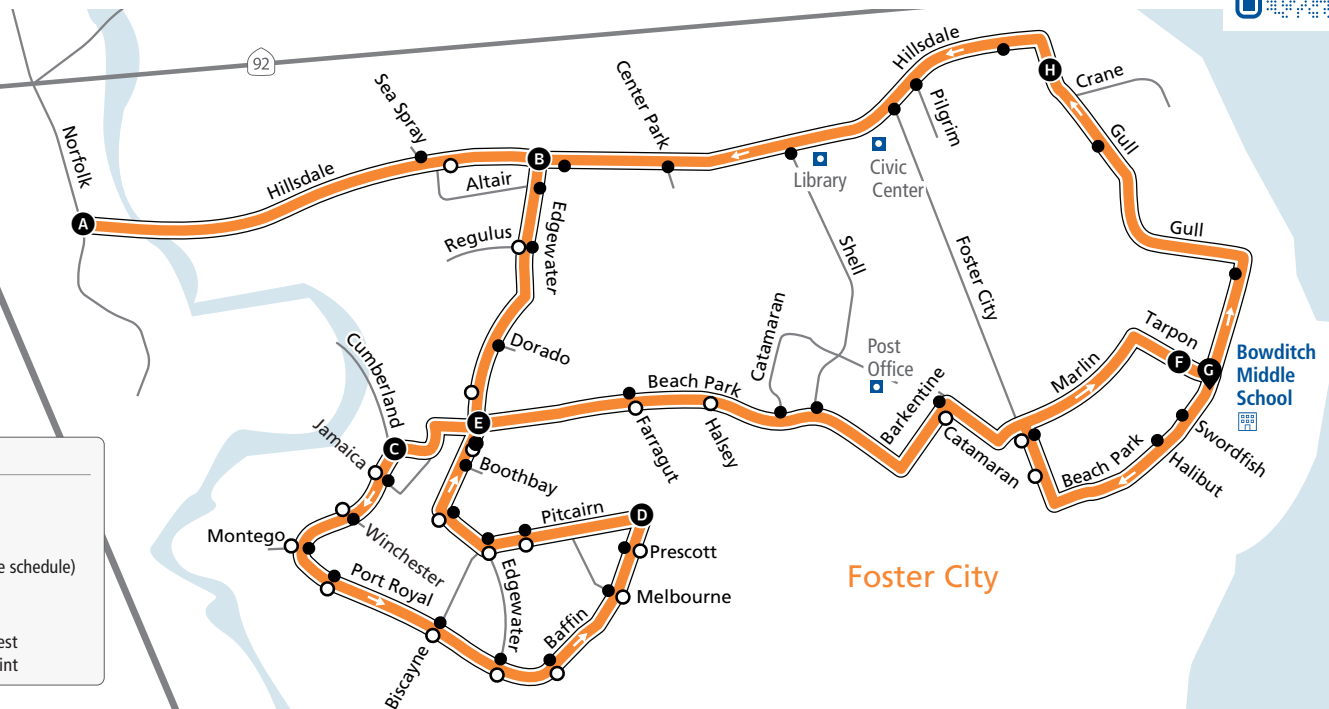

LEGEND

- Bus Route
- AM Bus Stops
- PM Bus Stops
- A Time Point (see schedule)
- S School Stop
- S School
- Points of Interest
- ▲ Connection Point

AM

to Bowditch Middle School

Bus Stops	Weekdays	Bus Stops	Weekdays
<b>A</b> Hillsdale/Norfolk	7:39a	○ Baffin/Melbourne	
○ Hillsdale/Altair		○ Baffin/Prescott	
<b>B</b> Edgewater/Hillsdale	7:41a	<b>D</b> Pitcairn/Santa Rosa-Baffin	7:51a
○ Edgewater/Regulus		○ Pitcairn/Santa Catalina	
○ Edgewater/Beach Park		○ Pitcairn/Edgewater	
<b>C</b> Port Royal/Cumberland	7:44a	○ Edgewater/Monterey	
○ Port Royal/Jamaica		○ Edgewater/Port Royal	
○ Port Royal/Winchester		<b>E</b> Beach Park/Edgewater	7:57a
○ Port Royal/Montego		○ Beach Park/Farragut	
○ 46 Port Royal		○ Beach Park/Halsey	
○ Port Royal/Biscayne		○ Barkentine/Catamaran	
○ Port Royal/Edgewater		○ Marlin/Foster City	
○ Baffin/Edgewater		<b>F</b> Bowditch Middle School	8:05a

Bus Fares	Cash	Clipper*	Day Pass	Monthly Pass	Cash	Clipper*	Day Pass	Monthly Pass	
<b>Youth</b> (Age 18 & younger)	\$1.10	\$1.00	\$2.00	\$27.00	<b>Adult</b> (Age 19 through 64)	\$2.25	\$2.05	\$4.50	\$65.60

\*Free 2-hour transfers between local SamTrans routes on Clipper or SamTrans Mobile App. Tickets available on SamTrans Mobile. 🍏 🤖

**LEGEND**

- Bus Route
- AM Bus Stops
- PM Bus Stops
- A Time Point (see schedule)
- School Stop
- School
- Points of Interest
- ▲ Connection Point