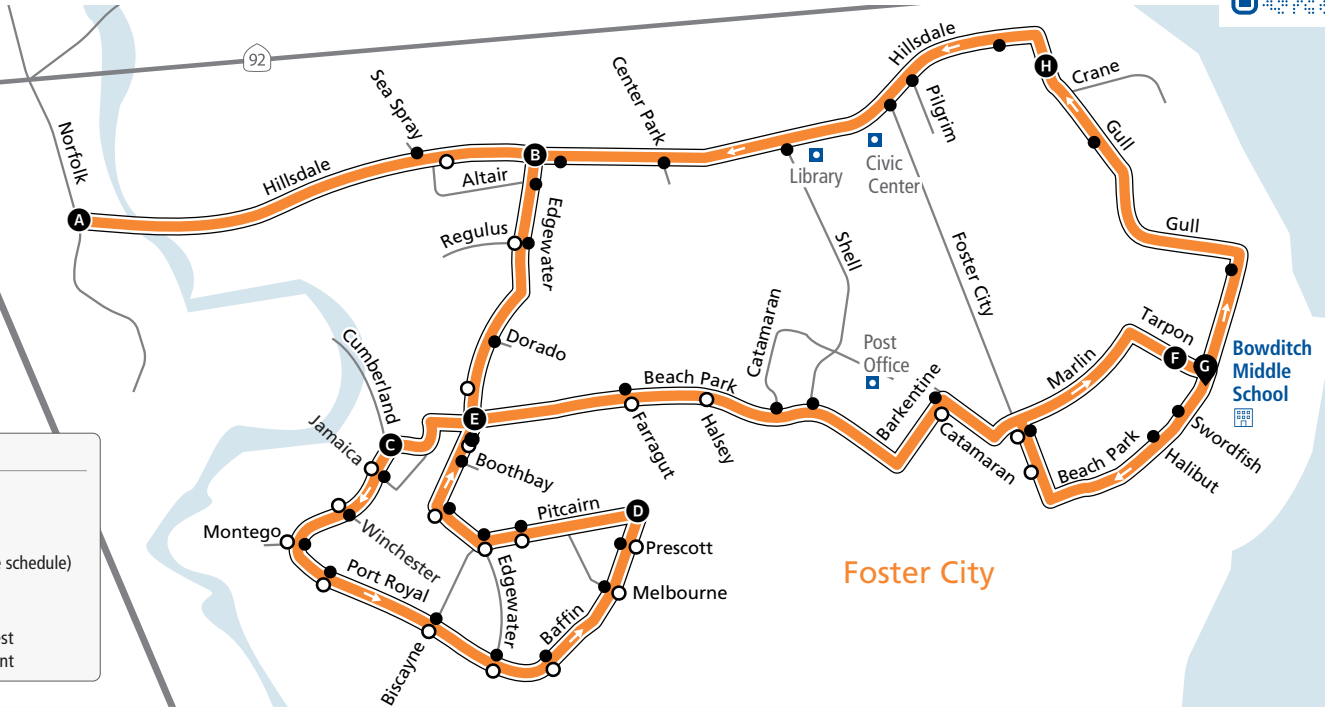

LEGEND

- Bus Route
- AM Bus Stops
- PM Bus Stops
- A Time Point (see schedule)
- S School Stop
- S School
- Points of Interest
- ▲ Connection Point

AM

to Bowditch Middle School

Bus Stops	Weekdays	Bus Stops	Weekdays
<b>A</b> Hillsdale/Norfolk	7:39a	○ Baffin/Melbourne	
○ Hillsdale/Altair		○ Baffin/Prescott	
<b>B</b> Edgewater/Hillsdale	7:41a	<b>D</b> Pitcairn/Santa Rosa-Baffin	7:51a
○ Edgewater/Regulus		○ Pitcairn/Santa Catalina	
○ Edgewater/Beach Park		○ Pitcairn/Edgewater	
<b>C</b> Port Royal/Cumberland	7:44a	○ Edgewater/Monterey	
○ Port Royal/Jamaica		○ Edgewater/Port Royal	
○ Port Royal/Winchester		<b>E</b> Beach Park/Edgewater	7:57a
○ Port Royal/Montego		○ Beach Park/Farragut	
○ 46 Port Royal		○ Beach Park/Halsey	
○ Port Royal/Biscayne		○ Barkentine/Catamaran	
○ Port Royal/Edgewater		○ Marlin/Foster City	
○ Baffin/Edgewater		<b>F</b> Bowditch Middle School	8:05a

\*Free 2-hour transfers between local SamTrans routes on Clipper or SamTrans Mobile App. Tickets available on SamTrans Mobile. 🍏 🤖

**LEGEND**

- Bus Route
- AM Bus Stops
- PM Bus Stops
- A Time Point (see schedule)
- School Stop
- School
- Points of Interest
- ▲ Connection Point