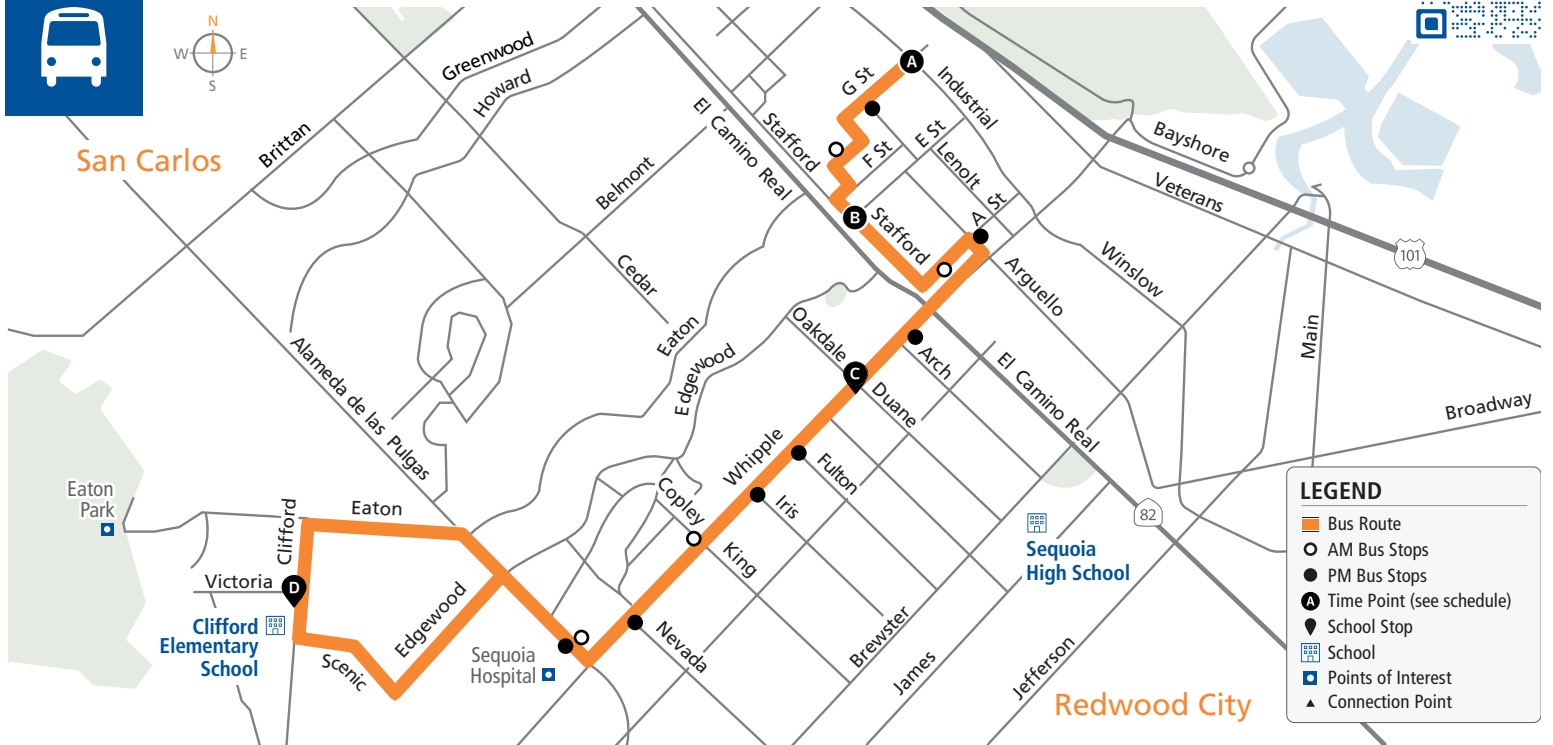

73

samtrans.com/73

School Oriented Route

Effective 08/03/2025

San Carlos

**LEGEND**

- ▬ Bus Route
- AM Bus Stops
- PM Bus Stops
- A Time Point (see schedule)
- D School Stop
- ▣ School
- ▣ Points of Interest
- ▲ Connection Point

**AM to Clifford Elementary School**

**PM to G Street/Industrial**

Bus Stops	Weekdays
<b>A</b> G Street/Industrial	7:47a
○ 175 G Street	
<b>B</b> F Street/G Street	7:50a
○ A Street/Stafford	
<b>C</b> Whipple/Oakdale	7:58a
○ Whipple/Copley	
○ Alameda de las Pulgas/Whipple	
<b>D</b> Clifford Elementary School	8:05a

Bus Stops	Mon, Tues, Wed, & Fri	Thursdays Only
<b>D</b> Clifford Elementary School	2:50p	1:40p
● Alameda de las Pulgas/Whipple		
● Whipple/Nevada		
● Whipple/Iris		
● Whipple/Fulton		
● Whipple/Duane		
● Whipple/El Camino Real		
● Arguello/A Street		
● Stafford/E Street		
● G Street/Lenolt		
<b>A</b> G Street/Industrial	3:06p	1:56p

\*Free 2-hour transfers between local SamTrans routes on Clipper or SamTrans Mobile App. Tickets available on SamTrans Mobile. 🍏 🍎