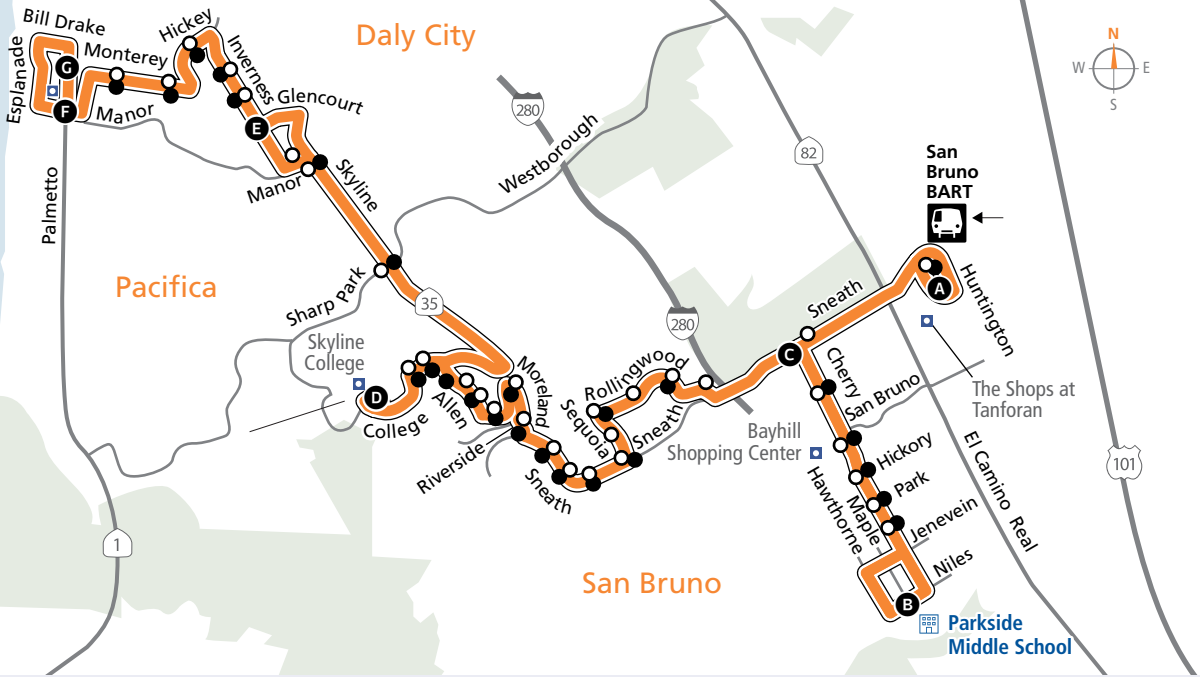

AM

to San Bruno BART

Bus Stops	Weekdays
G Palmetto/Manor	7:00a
Oceana/Pacific Manor	
Monterey/Waterford	
Monterey/Beaumont	
Hickey/Catalina	
Inverness/Horizon	
Inverness/Foothill	
Inverness/Heathcliff	
E Glencourt /Inverness	7:05a
Skyline/Glencourt	
Skyline/Manor	
Skyline/Sharp Park	
College/Sheryl	
D Skyline College	7:13a
Allen/Ross	
231 Allen	
Longview/Goodwin	
Longview/Moreland	
Riverside/Sneath	
Sneath/Colusa	

Bus Stops	Weekdays
Sneath/Monterey	
Sneath/Earl	
Sequoia/Fleetwood	
Sequoia/Rollingwood	
Rollingwood/Cottonwood	
2233 Rollingwood	
Rollingwood/Sneath	
Sneath/Cherry	
C Cherry/Peninsula	7:27a
Cherry/Bay Hill	
Cherry/Hickory	
Cherry/Park	
B Parkside Intermediate School	7:33a
Cherry/Park	
Cherry/Hickory	
Cherry/Grundy	
Cherry/Sneath	
Sneath/Huntington	
A San Bruno BART	7:43a

Pacific Manor Shopping Center

LEGEND

- Bus Route
- AM Bus Stops
- PM Bus Stops
- Time Point (see schedule)
- School Stop
- School
- Points of Interest
- Connection Point

PM

to West Manor/Palmetto

Bus Stops	Wednesdays Only	Mon, Tues, Thurs, Fridays Only	Bus Stops	Wednesdays Only	Mon, Tues, Thurs, Fridays Only
A San Bruno BART	2:10p	3:10p	● Sneath/Mendocino		
● Sneath & Huntington			● Riverside/Moreland		
● Cherry/Peninsula			● Longview/Moreland		
● Cherry/Bay Hill			● Longview/Goodwin		
● Cherry/Hickory			● 220 Allen		
● Cherry/Park			● Allen/Ross		
B Parkside Intermediate School	2:21p	3:21p	● College/Sheryl		
● Cherry/Park			C Skyline College	2:42p	3:42p
● Cherry/Hickory			● College/Allen		
● Cherry/Grundy			● Skyline/Westborough		
● Cherry/Sneath			● Manor/Skyline		
● Sneath/Cherry			E Inverness/Glencourt	2:50p	3:50p
● Rollingwood/Sneath			● Inverness/Heathcliff		
● 2260 Rollingwood			● Inverness/Foothill		
● Rollingwood/Cottonwood			● Hickey/Catalina		
● Rollingwood/Sequoia			● Monterey/Beaumont		
● Sequoia/Sneath			● Monterey/Waterford		
● Sneath/Claremont			● Oceana/Pacific Manor		
● Sneath/Monterey			F West Manor/Palmetto	2:56p	3:56p
● Sneath/Colusa					