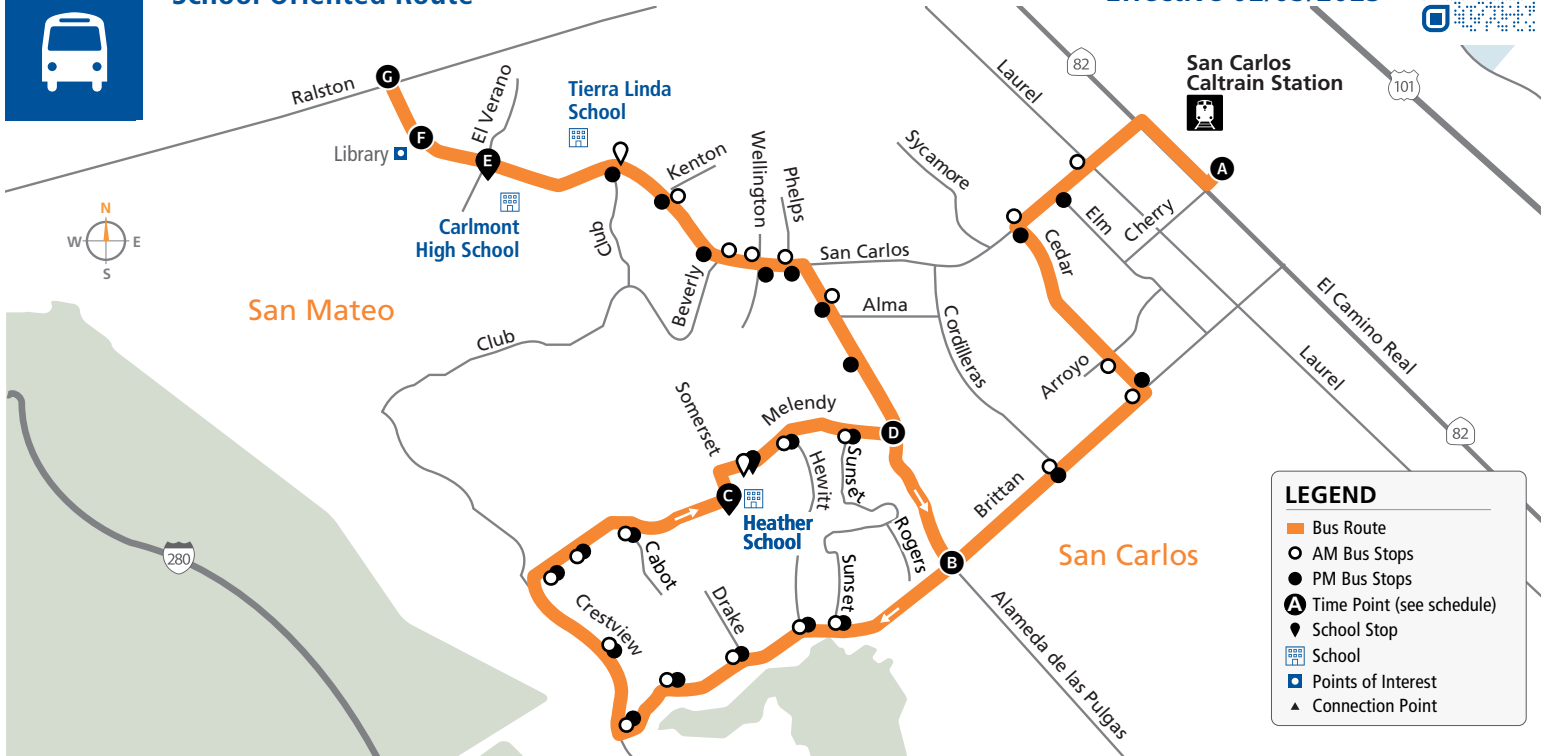

AM to Alameda/Ralston

Bus Stops	Weekdays		Mon, Tues, Thurs & Fri Only	Wed & Thurs Only	Bus Stops	Weekdays		Mon, Tues, Thurs & Fri Only	Wed & Thurs Only
	A San Carlos Caltrain	7:26a	7:55a	7:31a		9:11a	C Melendy/Somerset	7:41a	8:08a
San Carlos/Laurel					Melendy/Portofino				
San Carlos/Cedar					Heather School				
Cedar/Arroyo					Melendy/Hewitt				
Brittan/Cedar					Melendy/Sunset				
Brittan/Cordilleras					D Melendy/Alameda de las Pulgas	7:48a	8:14a	7:50a	9:30a
B Brittan/Rogers	7:32a	8:01a	7:37a	9:17a	Alameda de las Pulgas/Alma				
Brittan/Sunset					San Carlos/Phelps				
Brittan/Hewitt					San Carlos/Wellington				
Brittan/Drake					San Carlos/Charlton				
Brittan/3200 Brittan					San Carlos/Kenton				
Brittan/Crestview					San Carlos/Dartmouth				
1011 Crestview					E Carlmont High School	8:00a	8:30a	8:10a	9:40a
Melendy/Crestview					G Alameda de las Pulgas/Ralston	8:06a	8:35a	8:16a	9:46a
Melendy/3363 Melendy									

61

samtrans.com/61
School Oriented Route

Effective 02/05/2023

PM to San Carlos Caltrain

Bus Stops	Weekdays	Mon, Tues, Thurs, & Fri Only	Wed. Only	Bus Stops	Weekdays	Mon, Tues, Thurs, & Fri Only	Wed. Only
F Alameda de las Pulgas/ Belmont Library	3:58p	3:28p	1:28p	● 1011 Crestview			
E Carlmont High School	4:00p	3:30p	1:30p	● Melendy/Crestview			
● San Carlos/Club				● Melendy/3363 Melendy			
● San Carlos /Kenton				● Melendy/Cabot			
● San Carlos /Beverly				● Melendy/Somerset			
● San Carlos /Devonshire				● Melendy/Portofino			
● San Carlos /Phelps				● Heather School			
● Alameda de las Pulgas/ Alma				● Melendy/Hewitt			
● Alameda de las Pulgas/ Madera				● Melendy/Sunset			
● Alameda de las Pulgas/ Melendy				● Melendy/ Alameda de las Pulgas			
● Brittan/Rogers				● Brittan/Brook			
● Brittan/Sunset				● Brittan/Cordilleras			
● Brittan/Hewitt				● Cedar/Brittan			
● Brittan/Drake				● San Carlos/Cedar			
● Brittan/3200 Brittan				● San Carlos/Elm			
● Brittan/Crestview				A San Carlos Caltrain	4:36p	4:06p	2:06p