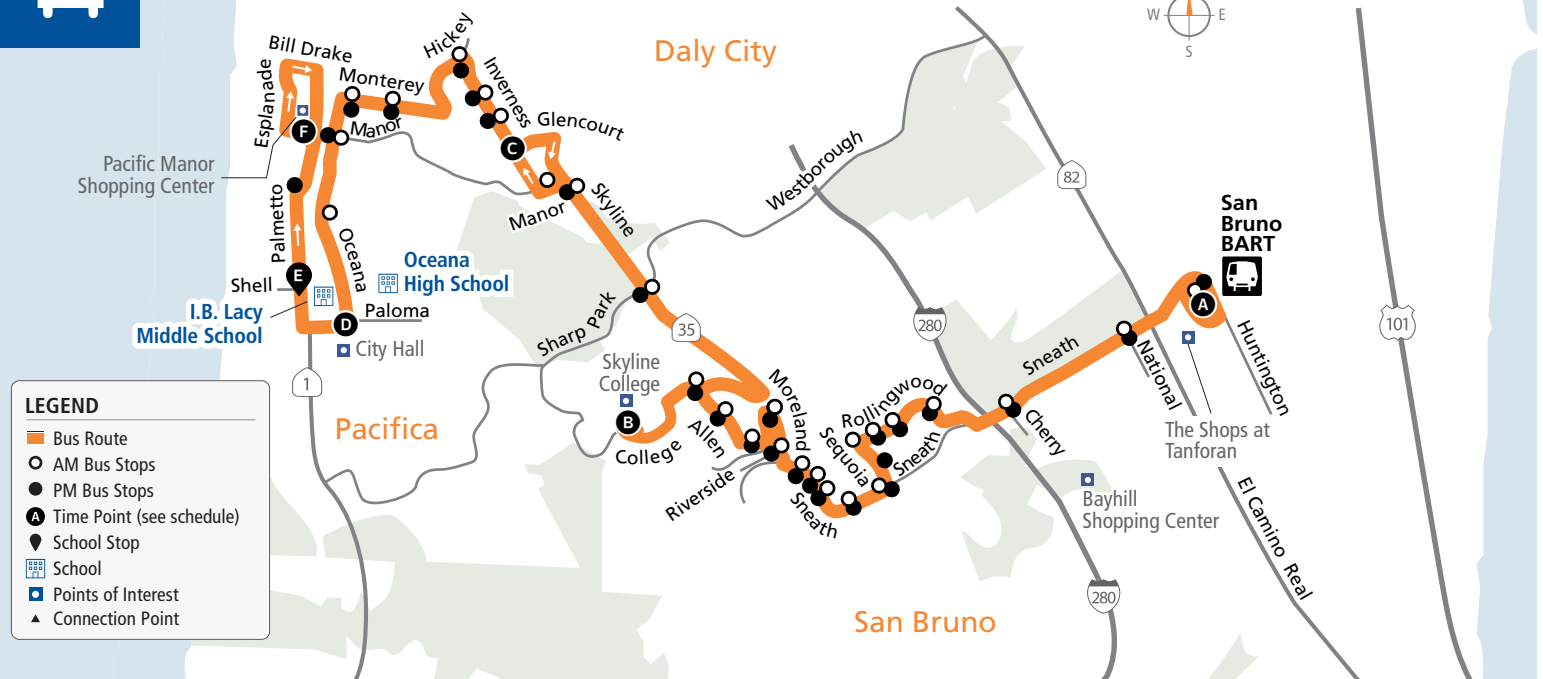

40

samtrans.com/40  
School Oriented Route

Effective 02/05/2023

AM

to IB Lacy Middle School

Bus Stops	Weekdays	
<b>A</b> San Bruno BART	7:36a	8:05a
○ Sneath/Huntington		
○ Sneath/National		
○ Sneath/Cherry		
○ Rollingwood/Sneath		
○ 2260 Rollingwood		
○ Rollingwood/Cottonwood		
○ Rollingwood/Sequoia		
○ Sequoia/Sneath		
○ Sneath/Claremont		
○ Sneath/Monterey		
○ Sneath/Colusa		
○ Sneath/Mendocino		
○ Riverside/Moreland		
○ Longview/Moreland		
○ Longview/Goodwin		
○ Allen/Ross		

Bus Stops	Weekdays	
○ 220 Allen		
<b>B</b> Skyline College	7:58a	8:27a
○ College/Allen		
○ Skyline/Westborough		
○ Manor/Skyline		
<b>C</b> Inverness/Glencourt	8:06a	8:35a
○ Inverness/Heathcliff		
○ Inverness/Foothill		
○ Hickey/Catalina		
○ Monterey/Beaumont		
○ Monterey/Waterford		
○ Oceana/Pacific Manor		
○ Oceana /Milagra		
○ Good Shepherd School		
<b>D</b> Oceana/Paloma	8:15a	8:44a
<b>E</b> IB Lacy Middle School	—	8:46a

- Bus Route
- AM Bus Stops
- PM Bus Stops
- A** Time Point (see schedule)
- 🎓 School Stop
- 🏫 School
- 📍 Points of Interest
- ▲ Connection Point

**PM to San Bruno BART**

Bus Stops	Mon, Tues, Thurs, Fridays Only	Wednesdays Only	
<b>D</b> Oceana/Paloma	3:20p	1:30p	—
<b>E</b> IB Lacy Middle School	3:22p	1:32p	2:15p
● Palmetto Ave/Hwy 1			
● Palmetto/Manor			
<b>F</b> West Manor/Palmetto	3:25p	1:35p	2:18p
● Palmetto/Manor			
● Oceana/Pacific Manor			
● Monterey/Waterford			
● Monterey/Beaumont			
● Hickey/Catalina			
● Inverness/Horizon			
● Inverness/Foothill			
● Inverness/Heathcliff			
● Glencourt/Inverness			
● Skyline/Glencourt			
● Skyline/Manor			
● Skyline/Sharp Park			

\*Free 2-hour transfers between local SamTrans routes on Clipper or SamTrans Mobile App. Tickets available on SamTrans Mobile. 🍏 🤖