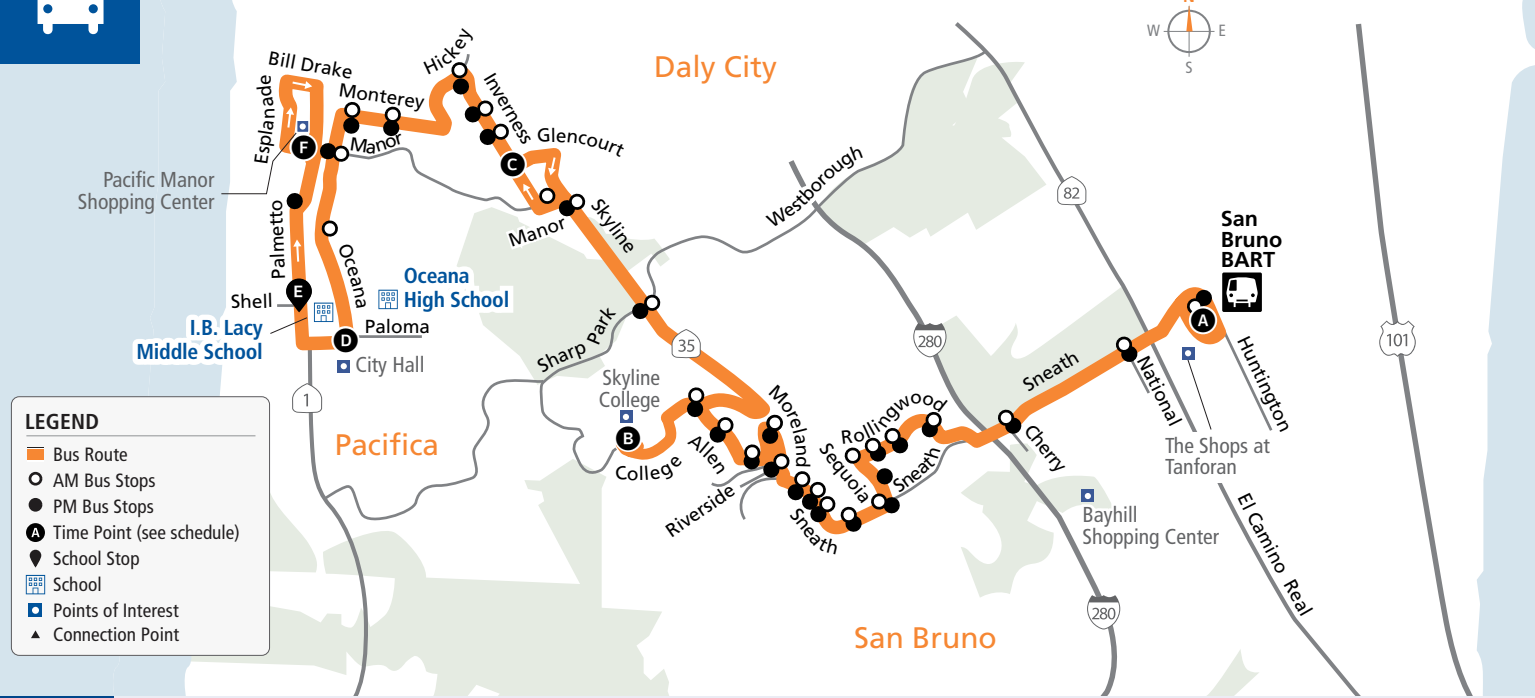

40

samtrans.com/40  
School Oriented Route

Effective 02/05/2023

AM

to IB Lacy Middle School

Bus Stops	Weekdays	
<b>A</b> San Bruno BART	7:36a	8:05a
○ Sneath/Huntington		
○ Sneath/National		
○ Sneath/Cherry		
○ Rollingwood/Sneath		
○ 2260 Rollingwood		
○ Rollingwood/Cottonwood		
○ Rollingwood/Sequoia		
○ Sequoia/Sneath		
○ Sneath/Claremont		
○ Sneath/Monterey		
○ Sneath/Colusa		
○ Sneath/Mendocino		
○ Riverside/Moreland		
○ Longview/Moreland		
○ Longview/Goodwin		
○ Allen/Ross		

Bus Stops	Weekdays	
○ 220 Allen		
<b>B</b> Skyline College	7:58a	8:27a
○ College/Allen		
○ Skyline/Westborough		
○ Manor/Skyline		
<b>C</b> Inverness/Glencourt	8:06a	8:35a
○ Inverness/Heathcliff		
○ Inverness/Foothill		
○ Hickey/Catalina		
○ Monterey/Beaumont		
○ Monterey/Waterford		
○ Oceana/Pacific Manor		
○ Oceana /Milagra		
○ Good Shepherd School		
<b>D</b> Oceana/Paloma	8:15a	8:44a
<b>E</b> IB Lacy Middle School	—	8:46a

\*Free 2-hour transfers between local SamTrans routes on Clipper or SamTrans Mobile App. Tickets available on SamTrans Mobile. 🍏 🤖

40

samtrans.com/40  
School Oriented Route

Effective 02/05/2023

**LEGEND**

- Bus Route
- AM Bus Stops
- PM Bus Stops
- A** Time Point (see schedule)
- 🎓 School Stop
- 🏫 School
- 📍 Points of Interest
- ▲ Connection Point

**PM to San Bruno BART**

Bus Stops	Mon, Tues, Thurs, Fridays Only	Wednesdays Only	
<b>D</b> Oceana/Paloma	3:20p	1:30p	—
<b>E</b> IB Lacy Middle School	3:22p	1:32p	2:15p
● Palmetto Ave/Hwy 1			
● Palmetto/Manor			
<b>F</b> West Manor/Palmetto	3:25p	1:35p	2:18p
● Palmetto/Manor			
● Oceana/Pacific Manor			
● Monterey/Waterford			
● Monterey/Beaumont			
● Hickey/Catalina			
● Inverness/Horizon			
● Inverness/Foothill			
● Inverness/Heathcliff			
● Glencourt/Inverness			
● Skyline/Glencourt			
● Skyline/Manor			
● Skyline/Sharp Park			