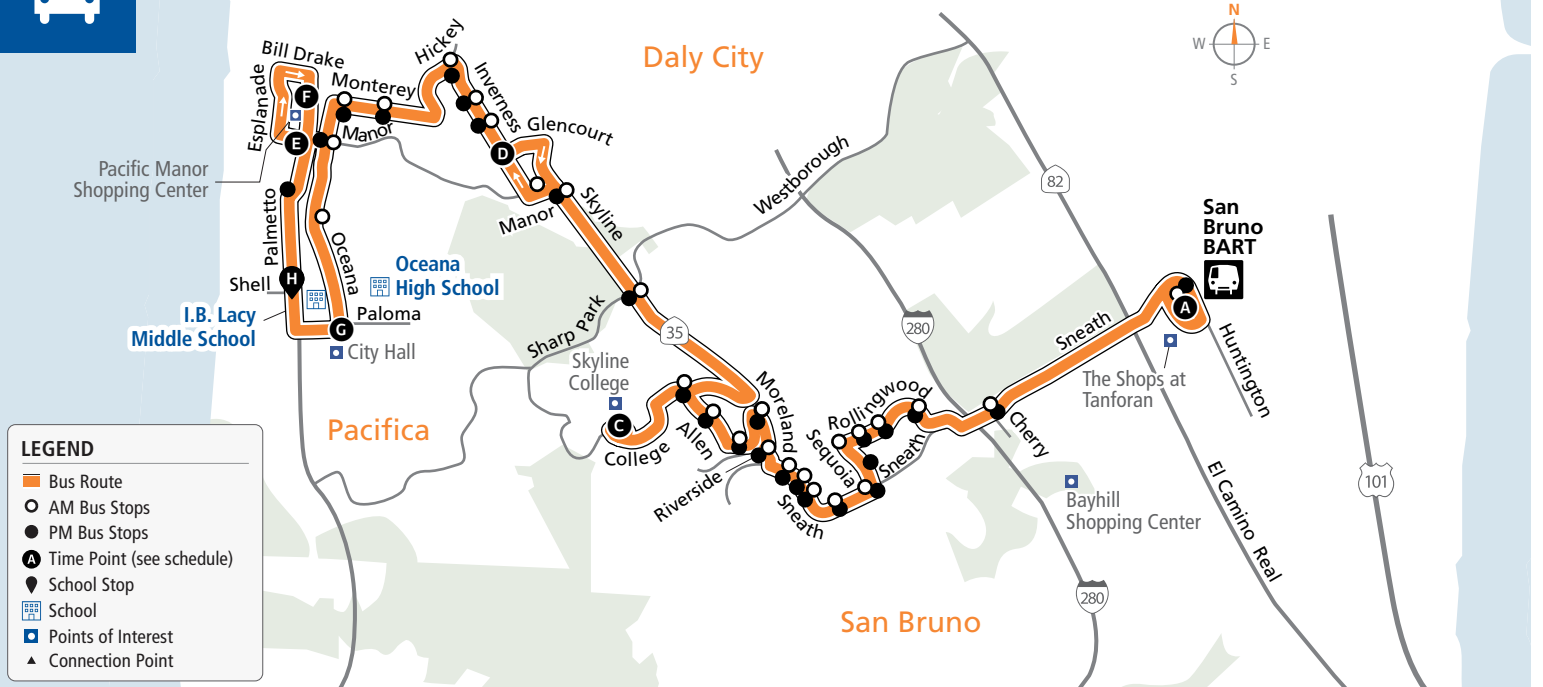

LEGEND

- Bus Route
- AM Bus Stops
- PM Bus Stops
- Ⓐ Time Point (see schedule)
- 🎓 School Stop
- 🏫 School
- 📍 Points of Interest
- ▲ Connection Point

AM to IB Lacy Middle School

Bus Stops	Weekdays	
Ⓐ San Bruno BART	7:36a	8:05a
○ Sneath/Huntington		
○ Sneath/Cherry		
○ Rollingwood/Sneath		
○ 2260 Rollingwood		
○ Rollingwood/Cottonwood		
○ Rollingwood/Sequoia		
○ Sequoia/Sneath		
○ Sneath/Claremont		
○ Sneath/Monterey		
○ Sneath/Colusa		
○ Sneath/Mendocino		
○ Riverside/Moreland		
○ Longview/Moreland		
○ Longview/Goodwin		
○ Allen/Ross		

Bus Stops	Weekdays	
○ 220 Allen		
● C Skyline College	7:58a	8:27a
○ College/Allen		
○ Skyline/Westborough		
○ Manor/Skyline		
● D Inverness/Glencourt	8:06a	8:35a
○ Inverness/Heathcliff		
○ Inverness/Foothill		
○ Hickey/Catalina		
○ Monterey/Beaumont		
○ Monterey/Waterford		
○ Oceana/Pacific Manor		
○ Oceana /Milagra		
○ Good Shepherd School		
● G Oceana/Paloma	8:15a	8:44a
● H IB Lacy Middle School	—	8:46a

LEGEND

- Bus Route
- AM Bus Stops
- PM Bus Stops
- ⓐ Time Point (see schedule)
- 🎓 School Stop
- 🏫 School
- 📍 Points of Interest
- ▲ Connection Point

PM to San Bruno BART

Bus Stops	Wednesdays Only	Mon, Tues, Thurs, Fridays Only
G Oceana Blvd/Paloma Ave	1:30p —	3:20p
H IB Lacy Middle School	1:32p 2:15p	3:22p
Palmetto Ave/Hwy 1		
Palmetto/Manor		
E West Manor/Palmetto	1:35p 2:18p	3:25p
F Palmetto/Manor	1:39p 2:22p	3:29p
Oceana/Pacific Manor		
Monterey/Waterford		
Monterey/Beaumont		
Hickey/Catalina		
Inverness/Horizon		
Inverness/Foothill		
Inverness/Heathcliff		
D Glencourt/Inverness	1:44p 2:27p	3:34p
Skyline/Glencourt		
Skyline/Manor		
Skyline/Sharp Park		