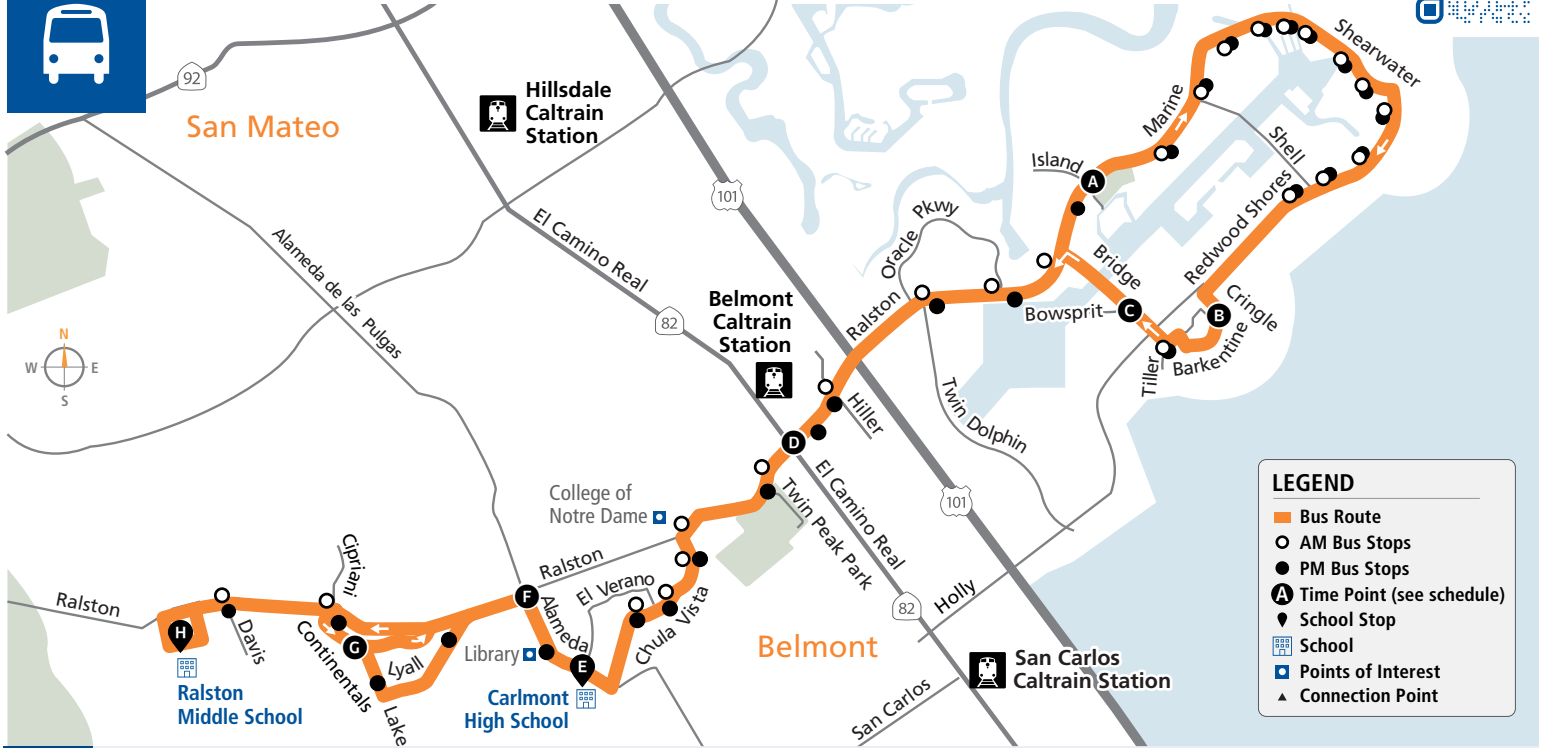

60

samtrans.com/60

School Oriented Route

Effective 02/05/2023

**LEGEND**

- Bus Route
- AM Bus Stops
- PM Bus Stops
- A Time Point (see schedule)
- 📍 School Stop
- 🏫 School
- 📍 Points of Interest
- ▲ Connection Point

**AM** to Alameda/Ralston

Bus Stops	Weekdays		Mon, Tues, Thurs, & Fri Only	Wed & Thurs Only
<b>A</b> Marine/Island	7:02a	7:05a	7:29a	9:11a
○ Marine/Beacon Shores				
○ Marine/Shell				
○ Marine/Corriente Pointe				
○ Shearwater/Marine				
○ Shearwater/Monaco				
○ Shearwater/Saint Lucia				
○ Shearwater/Mindanao				
○ Shearwater/Breakwater				
○ Redwood Shores/Shearwater				
○ Redwood Shores/Egret				
○ Redwood Shores/Avocet				
○ Redwood Shores/Shell				
<b>B</b> Barkentine/Cringle	7:16a	7:19a	7:42a	9:24a
○ Barkentine/Tiller				
○ Bridge/Bowsprit				

Bus Stops	Weekdays		Mon, Tues, Thurs, & Fri Only	Wed & Thurs Only
○ Marine/Bridge				
○ Marine/Oracle				
○ Marine/Twin Dolphin				
○ Ralston/Hiller				
<b>D</b> Ralston/El Camino Real	7:34a	7:37a	7:55a	9:34a
○ Ralston/South				
○ Ralston/Chula Vista				
○ Chula Vista/Ralston				
○ Chula Vista/Solana				
○ Chula Vista/Fernwood				
<b>E</b> Carlmont High School	7:45a	7:48a	8:08a	9:40a
<b>F</b> Ralston/Alameda de las Pulgas	7:49a	7:52a	8:10a	9:42a
○ Ralston/Cipriani				
○ Ralston/Davis				
<b>H</b> Ralston Middle School	7:55a	7:58a	—	—

Bus Stops	Weekdays		Mon, Tues, Thurs, & Fri Only		Wednesdays Only	
● Marine/Island						
● Marine/Beacon Shores						
● Marine/Shell						
● Marine/Corriente Pointe						
● Shearwater/Marine						
● Shearwater/Monaco						
● Shearwater/Saint Lucia						
● Shearwater/Mindanao						
● Shearwater/Breakwater						
● Redwood Shores/Shearwater						
● Redwood Shores/Egret						
● Redwood Shores/Avocet						
● Redwood Shores/Shell						
● Barkentine/Cringle						
● Barkentine/Tiller						
<b>C</b> Bridge/Bowsprit	4:34p	4:35p	3:58p	4:05p	1:21p	1:27p