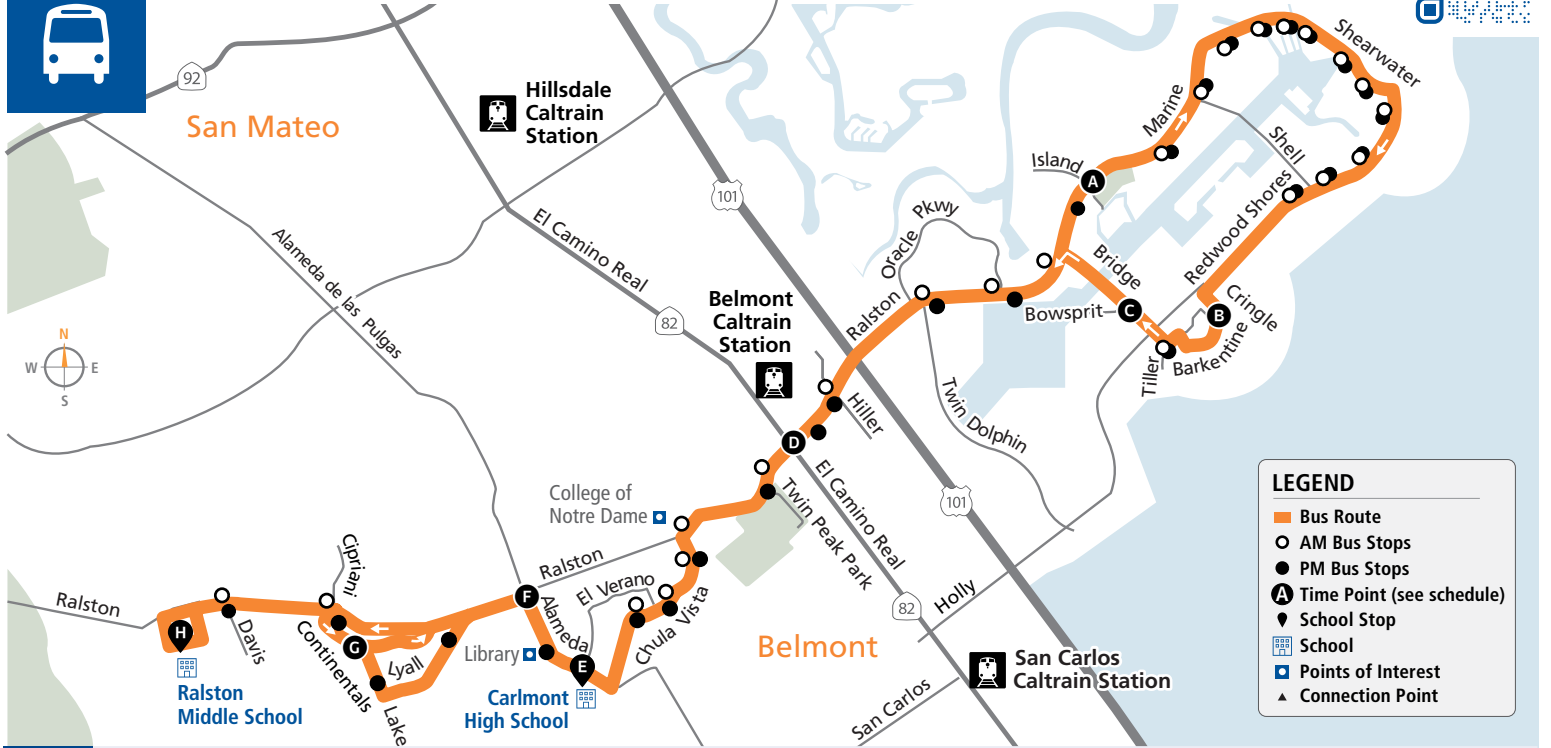

**AM** to Alameda/Ralston

Bus Stops	Weekdays		Mon, Tues, Thurs, & Fri Only	Wed & Thurs Only
<b>A</b> Marine/Island	7:02a	7:05a	7:29a	9:11a
○ Marine/Beacon Shores				
○ Marine/Shell				
○ Marine/Corriente Pointe				
○ Shearwater/Marine				
○ Shearwater/Monaco				
○ Shearwater/Saint Lucia				
○ Shearwater/Mindanao				
○ Shearwater/Breakwater				
○ Redwood Shores/Shearwater				
○ Redwood Shores/Egret				
○ Redwood Shores/Avocet				
○ Redwood Shores/Shell				
<b>B</b> Barkentine/Cringle	7:16a	7:19a	7:42a	9:24a
○ Barkentine/Tiller				
○ Bridge/Bowsprit				

\*Free 2-hour transfers between local SamTrans routes on Clipper or SamTrans Mobile App. Tickets available on SamTrans Mobile. 🍏 🤖

60

samtrans.com/60

School Oriented Route

Effective 02/05/2023

PM

to Bridge/Bowsprit

Bus Stops	Weekdays		Mon, Tues, Thurs, & Fri Only		Wednesdays Only	
● Marine/Island						
● Marine/Beacon Shores						
● Marine/Shell						
● Marine/Corriente Pointe						
● Shearwater/Marine						
● Shearwater/Monaco						
● Shearwater/Saint Lucia						
● Shearwater/Mindanao						
● Shearwater/Breakwater						
● Redwood Shores/Shearwater						
● Redwood Shores/Egret						
● Redwood Shores/Avocet						
● Redwood Shores/Shell						
● Barkentine/Cringle						
● Barkentine/Tiller						
<b>C</b> Bridge/Bowsprit	4:34p	4:35p	3:58p	4:05p	1:21p	1:27p