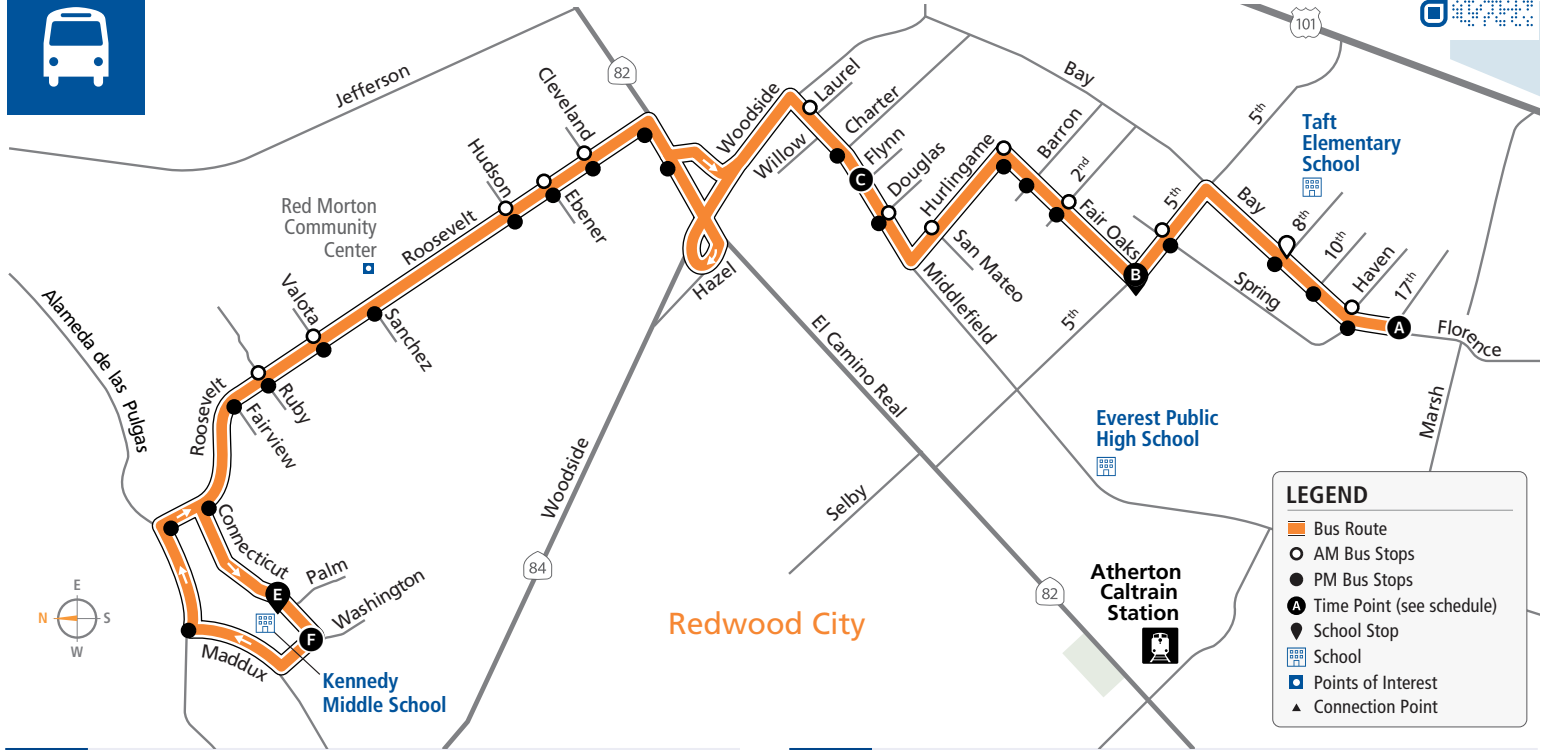

79

samtrans.com/79

School Oriented Route

Effective 08/07/2022

LEGEND

- Bus Route
- AM Bus Stops
- PM Bus Stops
- Time Point (see schedule)
- School Stop
- School
- Points of Interest
- Connection Point

AM to Kennedy Middle School

Bus Stops	Weekdays
A Florence/17 th	7:43a
○ Bay/Haven	
○ Bay/8 th	
○ 5 th /Spring	
B Fair Oaks/5 th	7:50a
○ Fair Oaks/2 nd	
○ Fair Oaks/Hurlingame	
○ Hurlingame/San Mateo	
○ Middlefield/Douglas	
C Middlefield/Flynn	7:59a
○ Middlefield/Laurel	
○ Roosevelt/Cleveland	
○ Roosevelt/Ebener	
○ Roosevelt/Hudson	
○ Roosevelt/Valota	
○ Roosevelt/Ruby	
E Kennedy Middle School	8:10a

PM to Florence/17th

Bus Stops	Weekdays
F Kennedy Middle School	3:25p
● Roosevelt/Windsor	
● Roosevelt/Connecticut	
● Roosevelt/Fairview	
● Roosevelt/Ruby	
● Roosevelt/Valota	
● Roosevelt/Sanchez	
● Roosevelt/Hudson	
● Roosevelt/Ebener	
● Roosevelt/Cleveland	
● Roosevelt/El Camino Real	
● El Camino Real/Oak	
● Middlefield/Charter	
● Middlefield/Douglas	
● Fair Oaks/Hurlingame	
● Fair Oaks/Barron	
● Fair Oaks/2 nd	
● Fair Oaks/5 th	
● 5 th /Spring	
● Bay/8 th	
● Bay/10 th	
● Bay/Haven	
A Florence/17 th	3:52p

Bus Fares	Cash	Clipper*	Day Pass	Monthly Pass	Cash	Clipper*	Day Pass	Monthly Pass	
Youth (Age 18 & younger)	\$1.10	\$1.00	\$2.00	\$27.00	Adult (Age 19 through 64)	\$2.25	\$2.05	\$4.50	\$65.60

*Free 2-hour transfers between local SamTrans routes on Clipper or SamTrans Mobile App. Tickets available on SamTrans Mobile.