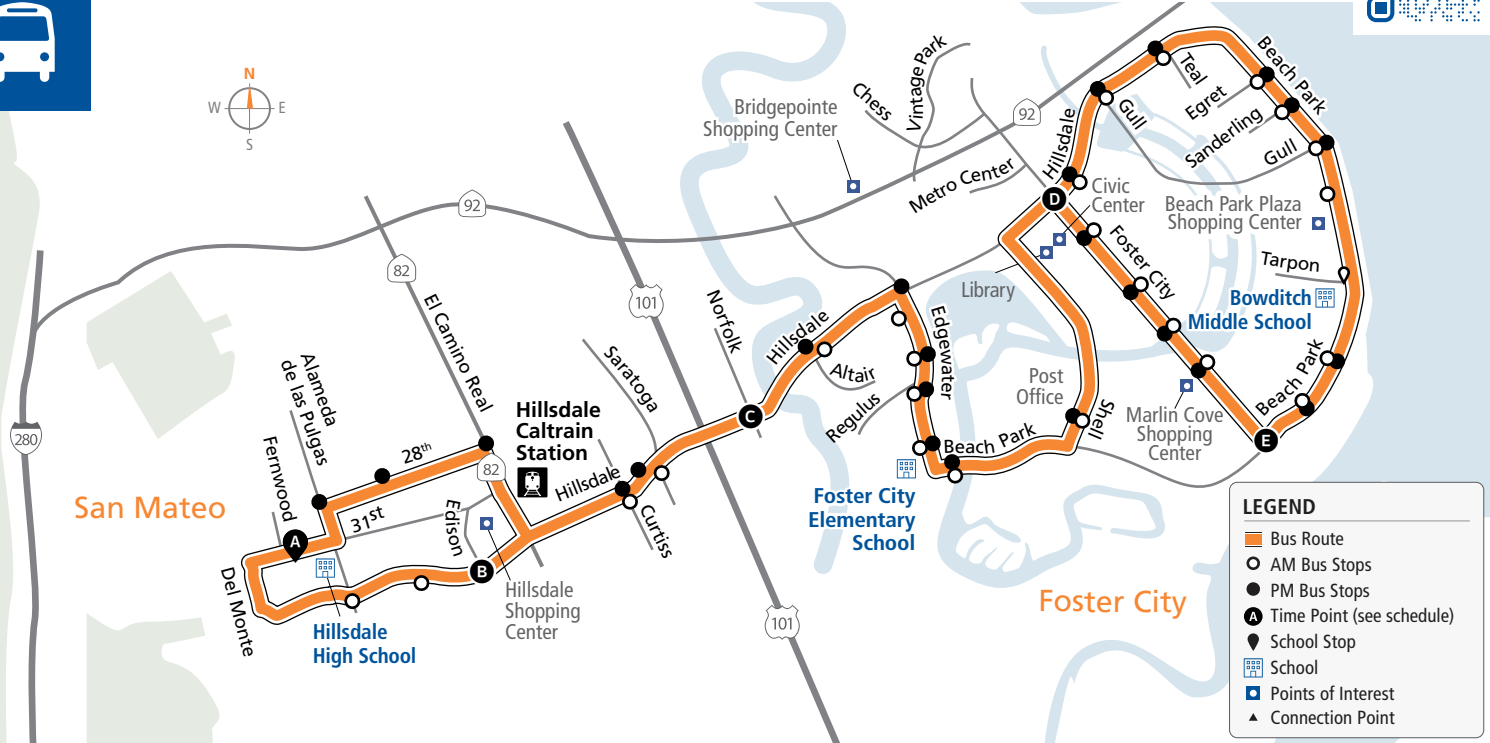

Effective 08/14/2022

AM

to Hillsdale High School

Bus Stops	Weekdays
D E Hillsdale/Foster City	7:40a
○ E Hillsdale/Pilgrim	
○ 1250 E Hillsdale	
○ Beach Park/Gull	
○ Beach Park/Teal	
○ Beach Park/Egret	
○ Beach Park/Sanderling	
○ Beach Park/Gull	
○ Beach Park/Marlin	
○ Beach Park/Tarpon	
○ Beach Park/Swordfish	
○ Beach Park/Halibut	
E Beach Park/Foster City	7:47a
○ Foster City/Marlin	
○ Foster City/Bounty	
○ Foster City/Polynesia	
○ Foster City/Balclutha	
○ Foster City/E Hillsdale	
○ E Hillsdale/Foster City	

Bus Stops	Weekdays
○ Shell/E Hillsdale	
○ Shell/Bounty	
○ Shell/Catamaran	
○ Beach Park/Catamaran	
○ Beach Park/Farragut	
○ Edgewater/Beach Park	
○ Edgewater/Dorado	
○ Edgewater/Regulus	
○ Edgewater/Altair	
○ E Hillsdale/Edgewater	
○ E Hillsdale/Sea Spray	
C E Hillsdale/S Norfolk	8:04a
○ E Hillsdale/Saratoga	
○ E Hillsdale/Curtiss	
B Hillsdale Shopping Center	8:13a
○ W Hillsdale/Hacienda	
○ W Hillsdale/Alameda de las Pulgas	
A Hillsdale High School	8:20a

Effective 08/14/2022

LEGEND

- Bus Route
- AM Bus Stops
- PM Bus Stops
- A Time Point (see schedule)
- S School Stop
- Sch School
- P Points of Interest
- ▲ Connection Point

PM

to Hillsdale/Foster City

Bus Stops	Wednesdays & Fridays Only	Mon, Tues, & Thurs Only
A Hillsdale High School	2:50p	4:00p
● 28 th /Alameda de las Pulgas		
● 28 th /Hacienda		
● 28 th /S El Camino Real		
● Hillsdale Shopping Center		
● E Hillsdale/Curtiss		
● E Hillsdale/Pike		
● E Hillsdale/S Norfolk		
● E Hillsdale/Altair		
● Edgewater/E Hillsdale		
● Edgewater/Regulus		
● Beach Park/Edgewater		
● Beach Park/Farragut		
● Shell/Beach Park		
● Shell/Catamaran		
● Shell/Bounty		
● Shell/E Hillsdale		
● E Hillsdale/Shell		
D E Hillsdale/Foster City	3:13p	4:23p