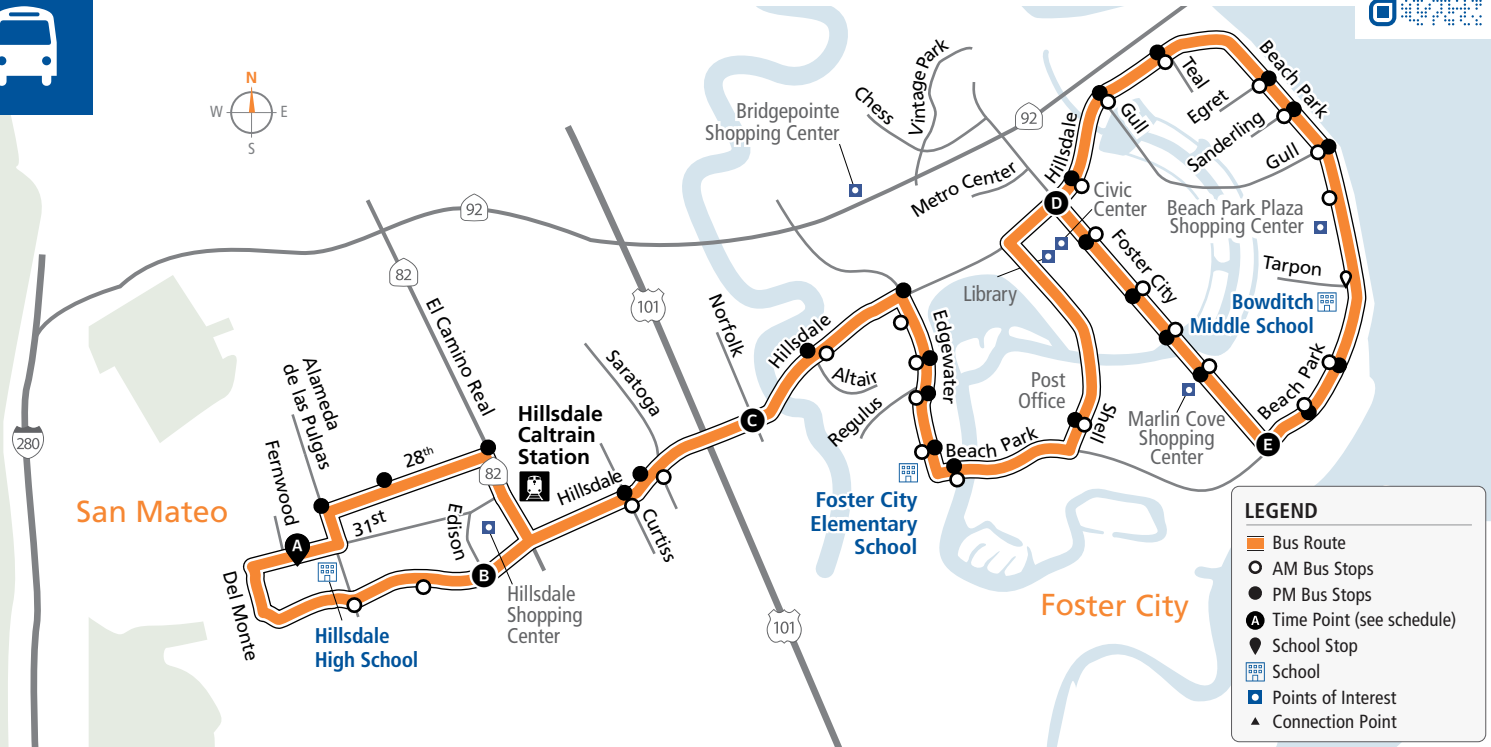

Bus Stops	Weekdays
○ Shell/E Hillsdale	
○ Shell/Bounty	
○ Shell/Catamaran	
○ Beach Park/Catamaran	
○ Beach Park/Farragut	
○ Edgewater/Beach Park	
○ Edgewater/Dorado	
○ Edgewater/Regulus	
○ Edgewater/Altair	
○ E Hillsdale/Edgewater	
○ E Hillsdale/Sea Spray	
C E Hillsdale/S Norfolk	8:04a
○ E Hillsdale/Saratoga	
○ E Hillsdale/Curtiss	
B Hillsdale Shopping Center	8:13a
○ W Hillsdale/Hacienda	
○ W Hillsdale/Alameda de las Pulgas	
A Hillsdale High School	8:20a

Bus Fares	Cash	Clipper*	Day Pass	Monthly Pass
Youth (Age 18 & younger)	\$1.10	\$1.00	\$2.00	\$27.00

	Cash	Clipper*	Day Pass	Monthly Pass
Adult (Age 19 through 64)	\$2.25	\$2.05	\$4.50	\$65.00

*Free 2-hour transfers between local SamTrans routes on Clipper or SamTrans Mobile App. Tickets available on SamTrans Mobile. 🍏 📱

Effective 08/14/2022

LEGEND

- Bus Route
- AM Bus Stops
- PM Bus Stops
- A Time Point (see schedule)
- S School Stop
- Sch School
- P Points of Interest
- ▲ Connection Point

PM

to Hillsdale/Foster City

Bus Stops	Wednesdays & Fridays Only	Mon, Tues, & Thurs Only
A Hillsdale High School	2:50p	4:00p
● 28 th /Alameda de las Pulgas		
● 28 th /Hacienda		
● 28 th /S El Camino Real		
● Hillsdale Shopping Center		
● E Hillsdale/Curtiss		
● E Hillsdale/Pike		
● E Hillsdale/S Norfolk		
● E Hillsdale/Altair		
● Edgewater/E Hillsdale		
● Edgewater/Regulus		
● Beach Park/Edgewater		
● Beach Park/Farragut		
● Shell/Beach Park		
● Shell/Catamaran		
● Shell/Bounty		
● Shell/E Hillsdale		
● E Hillsdale/Shell		
D E Hillsdale/Foster City	3:13p	4:23p

Bus Stops	Wednesdays & Fridays Only	Mon, Tues, & Thurs Only
● E Hillsdale/Pilgrim		
● 1250 E Hillsdale		
● Beach Park/Gull		
● Beach Park/Teal		
● Beach Park/Egret		
● Beach Park/Sanderling		
● Beach Park/Gull		
● Beach Park/Marlin		
● Beach Park/Tarpon		
● Beach Park/Swordfish		
● Beach Park/Halibut		
● Foster City/Beach Park		
● Foster City/Marlin		
● Foster City/Bounty		
● Foster City/Polynesia		
● Foster City/Balclutha		
E Foster City/E Hillsdale	3:25p	4:35p