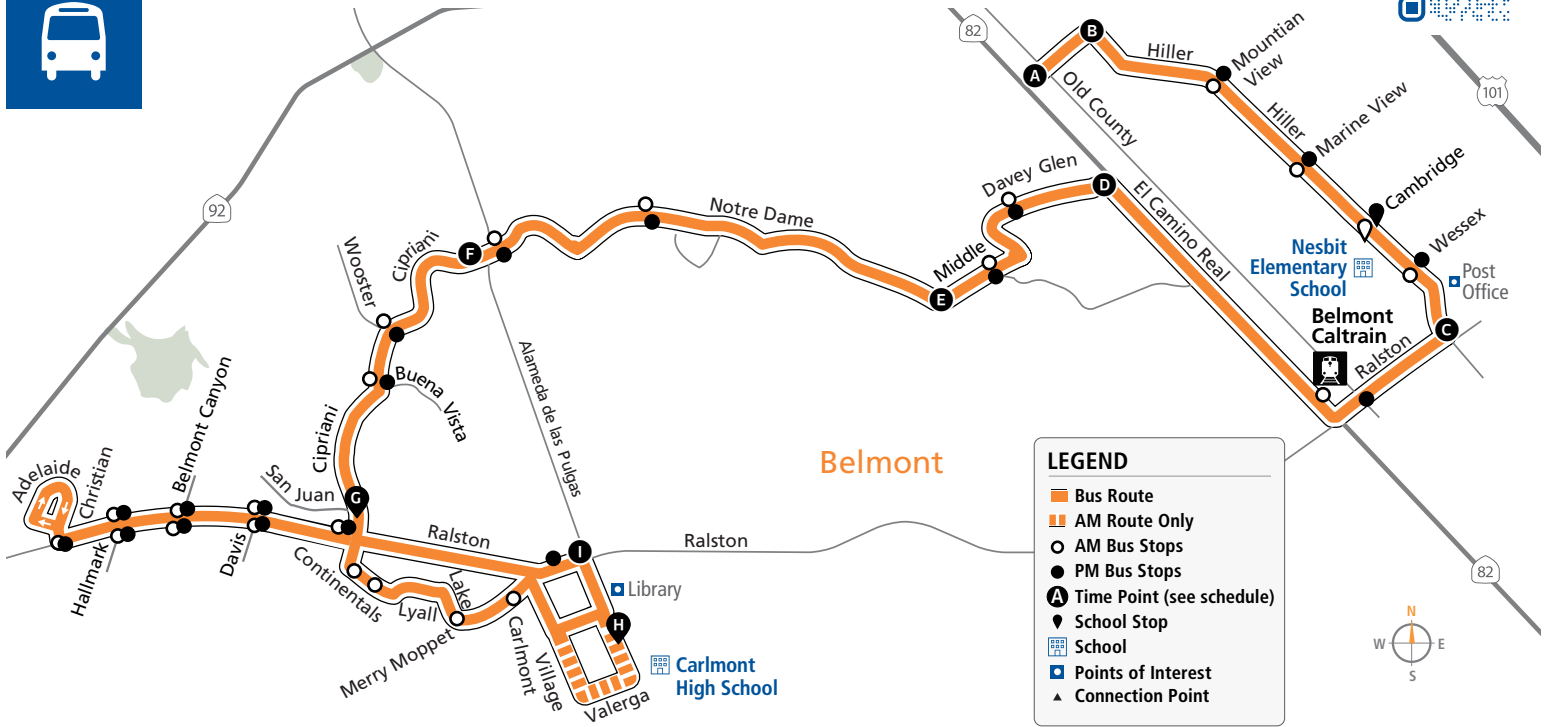

Effective 09/06/2022

LEGEND

- Bus Route
- AM Route Only
- AM Bus Stops
- PM Bus Stops
- Time Point (see schedule)
- School Stop
- School
- Points of Interest
- Connection Point

AM to Alameda/Ralston

Bus Stops	Mon, Tue, Thurs & Fri Only	Wed & Thurs Only	Bus Stops	Mon, Tue, Thurs & Fri Only	Wed & Thurs Only
B Dale View/Hiller	7:31a	9:01a	Ralston/Cipriani		
Hiller/Mountain View			Ralston/Davis		
Hiller/Marine View			Ralston/Belmont Canyon		
Hiller/Cambridge			Ralston/Hallmark		
Hiller/Wessex			Ralston/Christian		
C Ralston/Hiller	7:36a	9:06a	Ralston/Hallmark		
El Camino Real/Ralston			Ralston/Belmont Canyon		
D Davey Glen/El Camino Real	7:39a	9:09a	Ralston/Davis		
Davey Glen/Edgewood			Continentals/Cipriani		
Davey Glen/Middle			Continentals/Lyall		
E Middle/Notre Dame	7:42a	9:12a	Lake/Carlmont		
Notre Dame/Mezes			Carlmont/Merry Moppet		
Notre Dame/Alameda de las Pulgas			H Alameda de las Pulgas/Belmont Library	8:10a	9:40a
F Alameda de las Pulgas/Cipriani	7:46a	9:16a	I Alameda de las Pulgas/Ralston	8:15a	9:45a
Cipriani/Wooster					
Cipriani/Buena Vista					
G Cipriani/San Juan	7:50a	9:20a			

PM to Old County/Dale View

Bus Stops	Weekdays
I Alameda de las Pulgas/Ralston	4:00p
● Ralston/Alameda de las Pulgas	
● Ralston/Cipriani	
● Ralston/Davis	
● Ralston/Belmont Canyon	
● Ralston/Hallmark	
● Ralston/Christian	
● Ralston/Hallmark	
● Ralston/Belmont Canyon	
● Ralston/Davis	
G Cipriani/San Juan	4:10p
● Cipriani/Buena Vista	
● Cipriani/Wooster	
F Alameda de las Pulgas/Cipriani	4:12p

Bus Stops	Weekdays
● Notre Dame/Alameda de las Pulgas	
● Notre Dame/Mezes	
E Middle/Notre Dame	4:17p
● Middle/Davey Glen	
● Davey Glen/Edgewood	
D Davey Glen/El Camino Real	4:20p
● Ralston/Old County	
G Hiller/Ralston	4:24p
● Hiller/Wessex	
● Hiller/Cambridge	
● Hiller/Marine View	
● Hiller/Mountain View	
A Old County/Dale View	4:35p

*Free 2-hour transfers between local SamTrans routes on Clipper or SamTrans Mobile App. Tickets available on SamTrans Mobile. 🍏 🤖