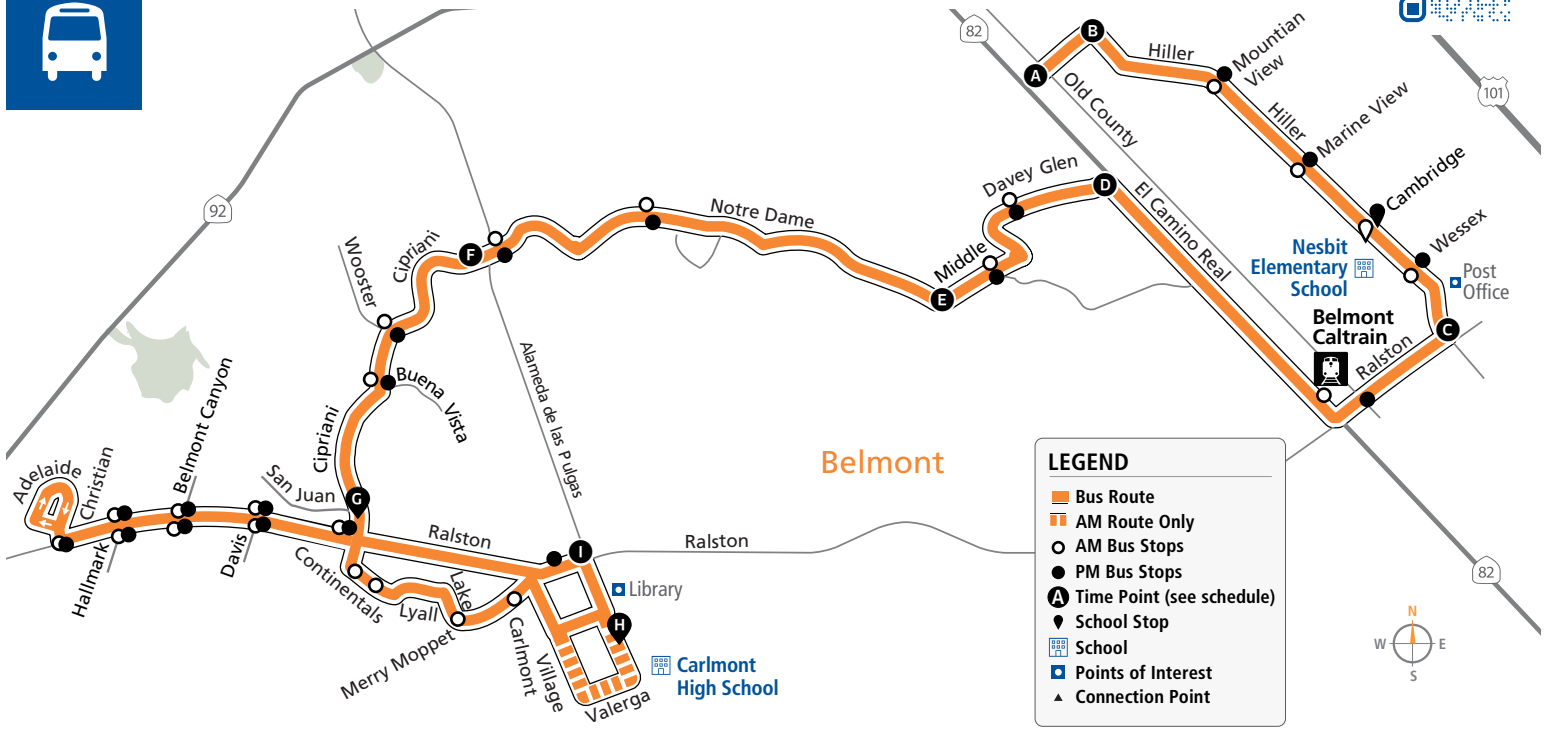

Effective 09/06/2022

LEGEND

- ▬ Bus Route
- ▬ AM Route Only
- AM Bus Stops
- PM Bus Stops
- **A** Time Point (see schedule)
- 📍 School Stop
- 🏫 School
- 📖 Points of Interest
- ▲ Connection Point

PM to Old County/Dale View

Bus Stops	Weekdays
I Alameda de las Pulgas/Ralston	4:00p
● Ralston/Alameda de las Pulgas	
● Ralston/Cipriani	
● Ralston/Davis	
● Ralston/Belmont Canyon	
● Ralston/Hallmark	
● Ralston/Christian	
● Ralston/Hallmark	
● Ralston/Belmont Canyon	
● Ralston/Davis	
G Cipriani/San Juan	4:10p
● Cipriani/Buena Vista	
● Cipriani/Wooster	
F Alameda de las Pulgas/Cipriani	4:12p

Bus Stops	Weekdays
● Notre Dame/Alameda de las Pulgas	
● Notre Dame/Mezes	
E Middle/Notre Dame	4:17p
● Middle/Davey Glen	
● Davey Glen/Edgewood	
D Davey Glen/El Camino Real	4:20p
● Ralston/Old County	
G Hiller/Ralston	4:24p
● Hiller/Wessex	
● Hiller/Cambridge	
● Hiller/Marine View	
● Hiller/Mountain View	
A Old County/Dale View	4:35p

samTrans	Bus Fares				Cash				Clipper* Day Pass				Monthly Pass			
	Youth (Age 18 & younger)	Cash	Clipper*	Day Pass	Monthly Pass	Adult (Age 19 through 64)	Cash	Clipper*	Day Pass	Monthly Pass	Adult (Age 19 through 64)	Cash	Clipper*	Day Pass	Monthly Pass	
	$1.10	$1.00	$2.00	$27.00	$2.25	$2.05	$4.50	$65.60								

*Free 2-hour transfers between local SamTrans routes on Clipper or SamTrans Mobile App. Tickets available on SamTrans Mobile. 🍏 🤖