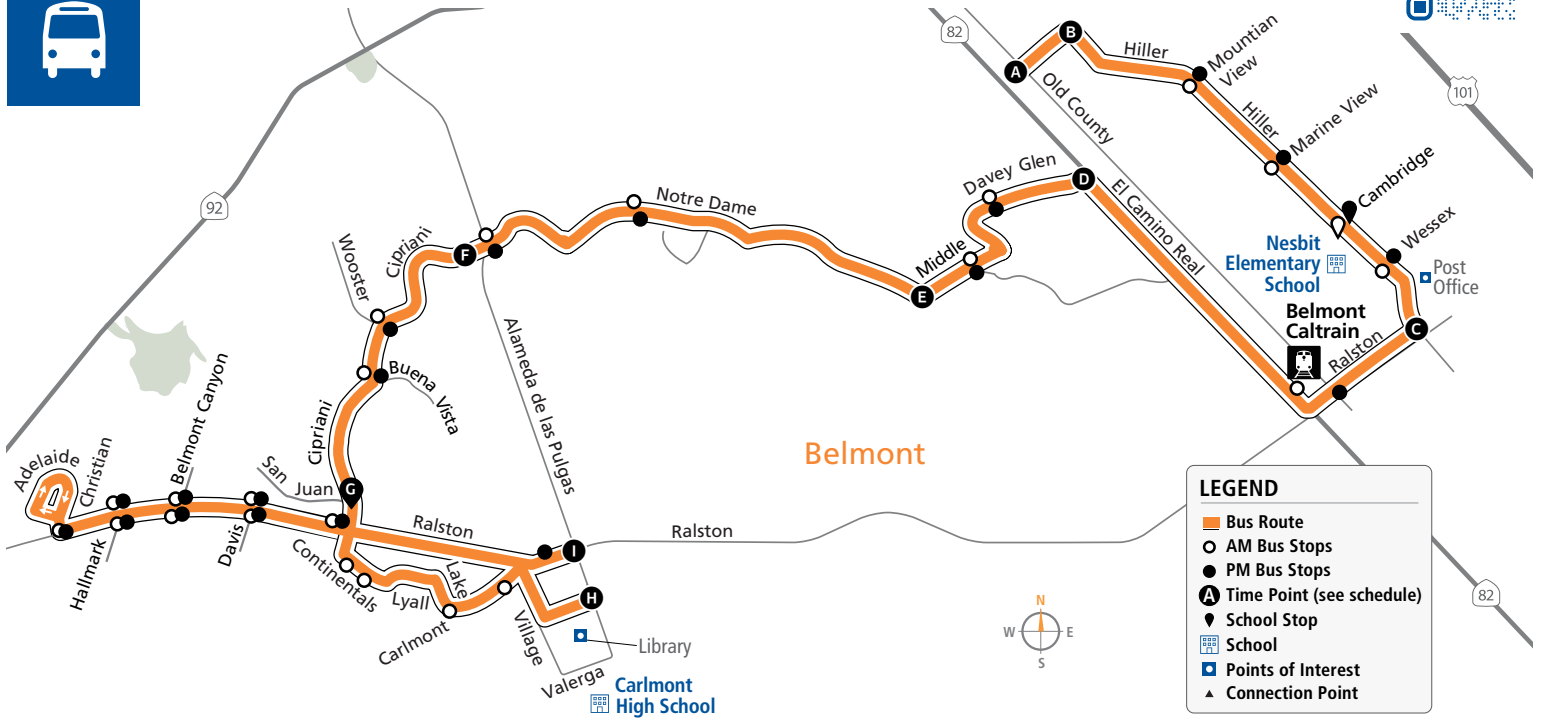

Effective 11/06/2022

**AM** to Alameda/Ralston

Bus Stops	Mon, Tue, Thurs & Fri Only	Wed & Thurs Only	Bus Stops	Mon, Tue, Thurs & Fri Only	Wed & Thurs Only
<b>B</b> Dale View/Hiller	7:21a	9:01a	○ Ralston/Cipriani		
○ Hiller/Mountain View			○ Ralston/Davis		
○ Hiller/Marine View			○ Ralston/Belmont Canyon		
○ Hiller/Cambridge			○ Ralston/Hallmark		
○ Hiller/Wessex			○ Ralston/Christian		
<b>C</b> Ralston/Hiller	7:26a	9:06a	○ Ralston/Hallmark		
○ El Camino Real/Ralston			○ Ralston/Belmont Canyon		
<b>D</b> Davey Glen/El Camino Real	7:29a	9:09a	○ Ralston/Davis		
○ Davey Glen/Edgewood			○ Continentals/Cipriani		
○ Davey Glen/Middle			○ Continentals/Lyall		
<b>E</b> Middle/Notre Dame	7:32a	9:12a	○ Lake/Carlmont		
○ Notre Dame/Mezes			○ Carlmont/Merry Moppet		
○ Notre Dame/Alameda de las Pulgas			<b>H</b> Alameda de las Pulgas/Belmont Library	8:10a	9:40a
<b>F</b> Alameda de las Pulgas/Cipriani	7:36a	9:16a			
○ Cipriani/Wooster					
○ Cipriani/Buena Vista					
<b>G</b> Cipriani/San Juan	7:40a	9:20a			

**PM to Old County/Dale View**

Bus Stops	Weekdays	Bus Stops	Weekdays
● <b>I</b> Alameda de las Pulgas/Ralston	4:00p	● Notre Dame/Alameda de las Pulgas	
● Ralston/Alameda de las Pulgas		● Notre Dame/Mezes	
● Ralston/Cipriani		● <b>E</b> Middle/Notre Dame	4:17p
● Ralston/Davis		● Middle/Davey Glen	
● Ralston/Belmont Canyon		● Davey Glen/Edgewood	
● Ralston/Hallmark		● <b>D</b> Davey Glen/El Camino Real	4:20p
● Ralston/Christian		● Ralston/Old County	
● Ralston/Hallmark		● <b>G</b> Hiller/Ralston	4:24p
● Ralston/Belmont Canyon		● Hiller/Wessex	
● Ralston/Davis		● Hiller/Cambridge	
● <b>G</b> Cipriani/San Juan	4:10p	● Hiller/Marine View	
● Cipriani/Buena Vista		● Hiller/Mountain View	
● Cipriani/Wooster		● <b>A</b> Old County/Dale View	4:35p
● <b>F</b> Alameda de las Pulgas/Cipriani	4:12p		

\*Free 2-hour transfers between local SamTrans routes on Clipper or SamTrans Mobile App. Tickets available on SamTrans Mobile. 🍏 🤖