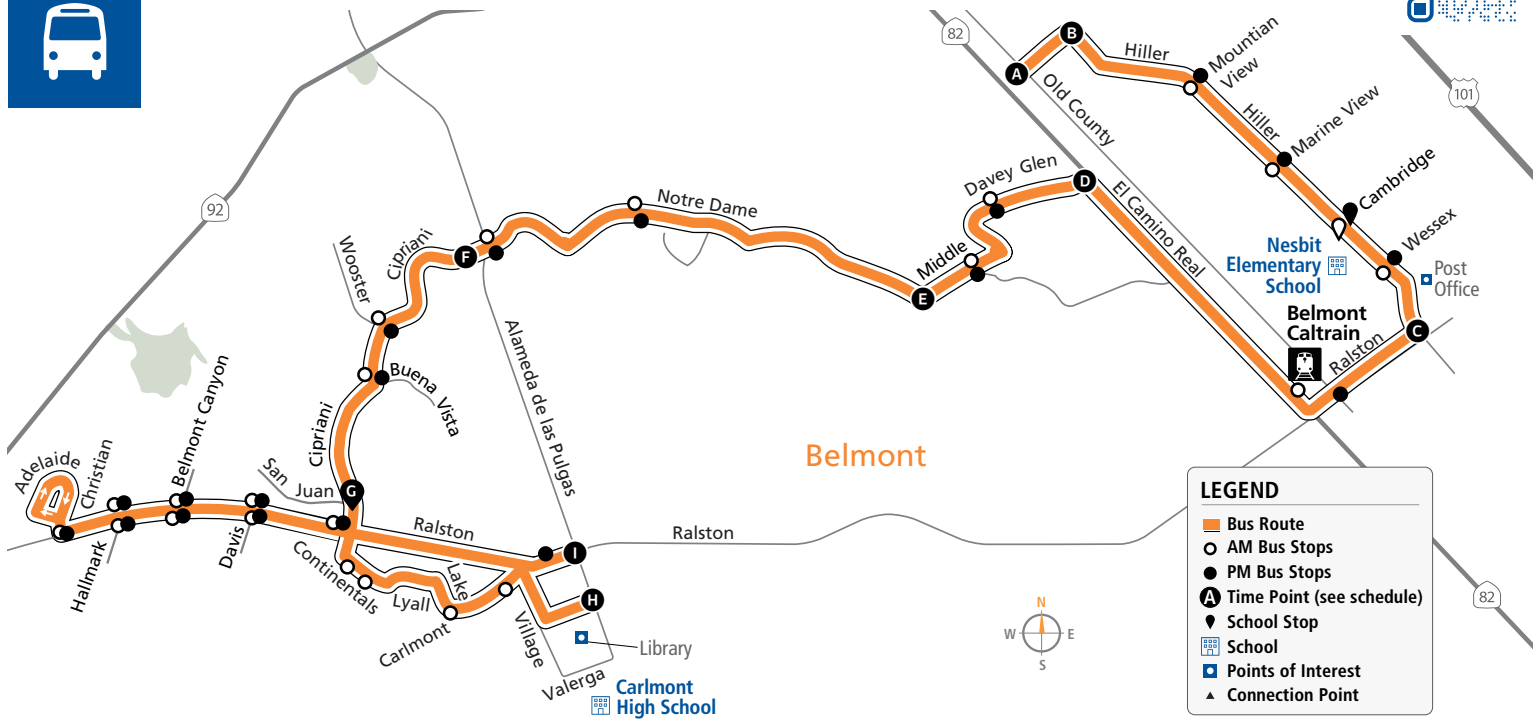

Effective 11/06/2022

LEGEND

- Bus Route
- AM Bus Stops
- PM Bus Stops
- Ⓐ Time Point (see schedule)
- 📍 School Stop
- 🏫 School
- 📍 Points of Interest
- ▲ Connection Point

PM to Old County/Dale View

Bus Stops	Weekdays	Bus Stops	Weekdays
● I Alameda de las Pulgas/Ralston	4:00p	● Notre Dame/Alameda de las Pulgas	
● Ralston/Alameda de las Pulgas		● Notre Dame/Mezes	
● Ralston/Cipriani		● E Middle/Notre Dame	4:17p
● Ralston/Davis		● Middle/Davey Glen	
● Ralston/Belmont Canyon		● Davey Glen/Edgewood	
● Ralston/Hallmark		● D Davey Glen/El Camino Real	4:20p
● Ralston/Christian		● Ralston/Old County	
● Ralston/Hallmark		● G Hiller/Ralston	4:24p
● Ralston/Belmont Canyon		● Hiller/Wessex	
● Ralston/Davis		● Hiller/Cambridge	
● G Cipriani/San Juan	4:10p	● Hiller/Marine View	
● Cipriani/Buena Vista		● Hiller/Mountain View	
● Cipriani/Wooster		● A Old County/Dale View	4:35p
● F Alameda de las Pulgas/Cipriani	4:12p		

Bus Fares	Cash	Clipper*	Day Pass	Monthly Pass	Cash	Clipper*	Day Pass	Monthly Pass	
Youth (Age 18 & younger)	$1.10	$1.00	$2.00	$27.00	Adult (Age 19 through 64)	$2.25	$2.05	$4.50	$65.60

*Free 2-hour transfers between local SamTrans routes on Clipper or SamTrans Mobile App. Tickets available on SamTrans Mobile. 🍏 🤖