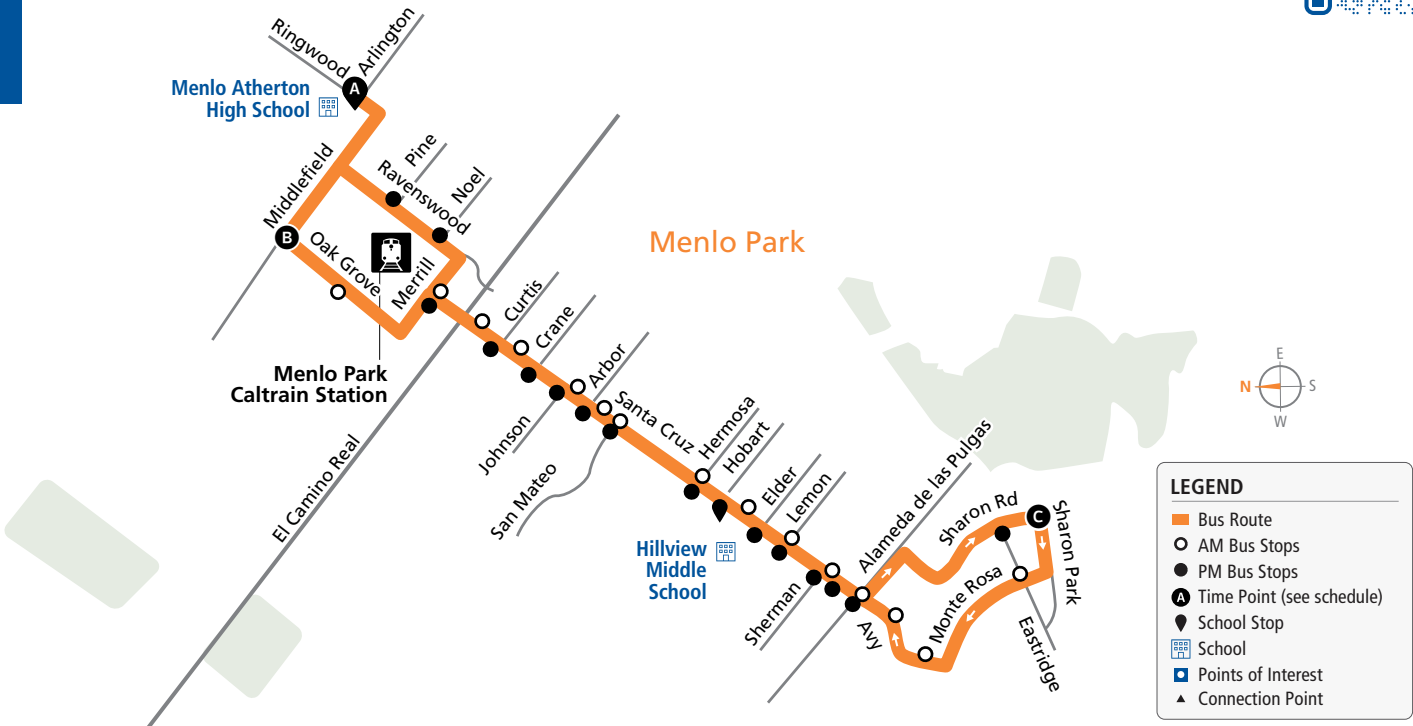

86

samtrans.com/86

School Oriented Route

Effective 02/05/2022

AM to Menlo-Atherton High School

Bus Stops	Weekdays
C Sharon Park/Sharon	7:50a
○ Monte Rosa/Eastridge	
○ Avy/Monte Rosa	
○ Avy/Altschul	
○ Avy/Santa Cruz	
○ Santa Cruz/Lemon	
○ Santa Cruz/Olive	
○ Santa Cruz/Hermosa	
○ Santa Cruz/San Mateo	
○ Santa Cruz/Fremont	
○ Santa Cruz/Evelyn	
○ Santa Cruz/Chestnut	
○ Santa Cruz/Doyle	
○ Santa Cruz/Merrill	
○ Oak Grove/Laurel	
B Menlo-Atherton High School	8:15a

PM to Sharon Park/Sharon

Bus Stops	Mon, Tues, Wed & Fri	Mon, Tues, & Fri	Wed & Thurs	Thurs. Only
A Ringwood/Middlefield	4:00p	3:05p	2:30p	3:30p
● Ravenswood/Pine				
● Ravenswood/Noel				
● Merril/Santa Cruz				
● Santa Cruz/Curtis				
● Santa Cruz/Crane				
● Santa Cruz/Johnson				
● Santa Cruz/Arbor				
● Santa Cruz/San Mateo				
● Santa Cruz/Hermosa				
● Santa Cruz/Hobart				
● Santa Cruz/Elder				
● Santa Cruz/North Lemon				
● Avy/Lucky				
● Alameda de las Pulgas/Avy				
● Alameda de las Pulgas/Sharon				
● Sharon/Altschul				
● Sharon/Eastridge				
C Sharon Park/Sharon	4:25p	3:30p	2:55p	3:55p

Bus Fares	Cash	Clipper*	Day Pass	Monthly Pass	Cash	Clipper*	Day Pass	Monthly Pass	
Youth (Age 18 & younger)	\$1.10	\$1.00	\$2.00	\$27.00	Adult (Age 19 through 64)	\$2.25	\$2.05	\$4.50	\$65.60

*Free 2-hour transfers between local SamTrans routes on Clipper or SamTrans Mobile App. Tickets available on SamTrans Mobile.