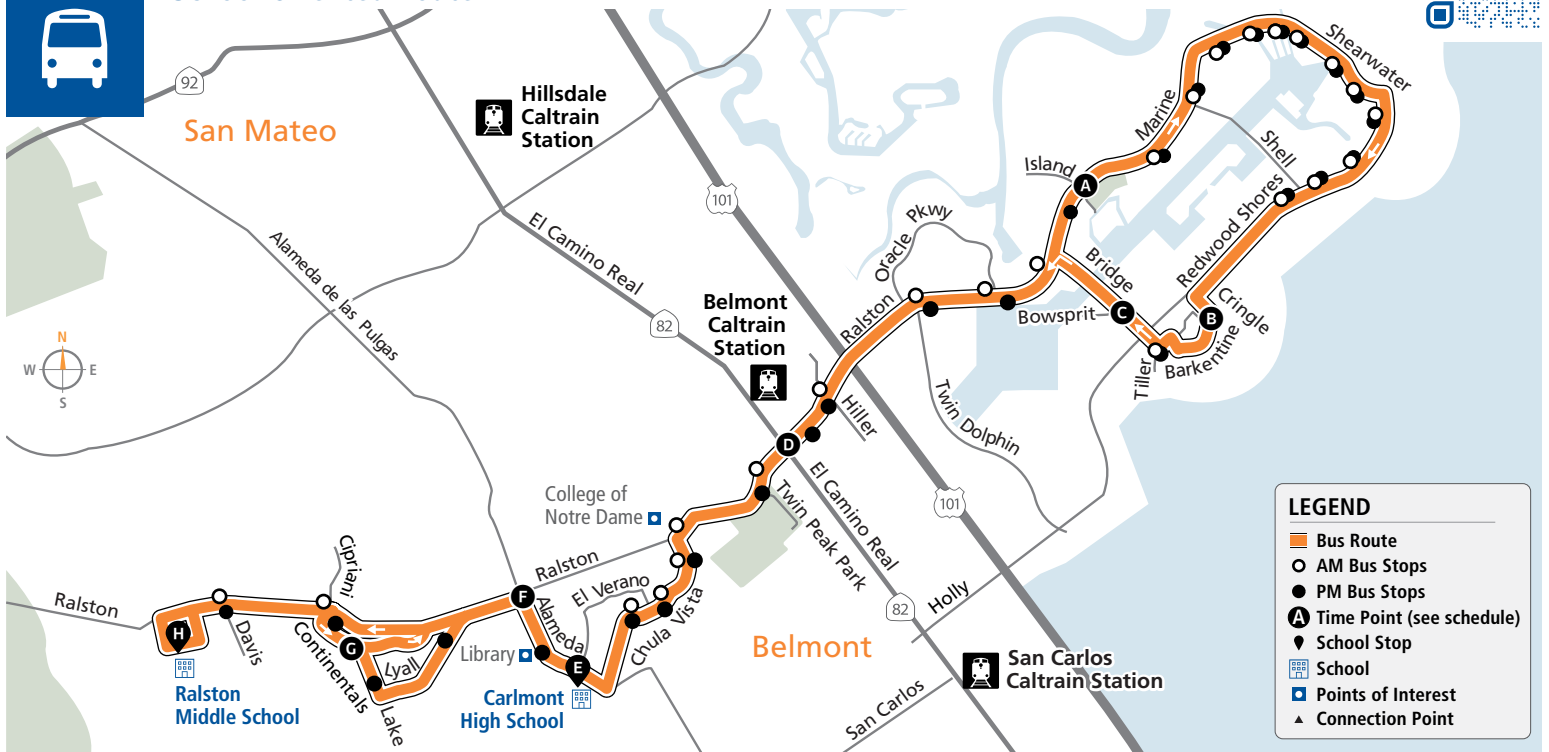

60

samtrans.com/60

School Oriented Route

Effective 09/11/2022

PM to Bridge/Bowsprit

Bus Stops	Weekdays		Mon, Tues, Thurs, & Fri Only		Wednesdays Only	
H Ralston Middle School	—	—	3:13p	3:20p	12:36p	12:42p
● Ralston/Davis						
● Continentals/Cipriani						
G Continentals/Lyall	—	—	3:16p	3:22p	12:39p	12:45p
● Lake/Carlmont						
● Carlmont/Merry Moppet						
● Alameda de las Pulgas/Belmont Library						
E Carlmont High School	4:00p	4:01p	3:24p	3:31p	12:43p	12:49p
● Chula Vista/Fernwood						
● Chula Vista/Solana						
● Chula Vista/Ralston						
● Ralston/Twin Pines Park						
D Ralston/El Camino Real	4:11p	4:12p	3:34p	3:42p	12:53p	12:59p
● Ralston/Old County						
● Ralston/Hiller						
● Marine/Twin Dolphin						
● Marine/Oracle						
● Marine/Sandpiper						

Bus Stops	Weekdays		Mon, Tues, Thurs, & Fri Only		Wednesdays Only	
A Marine/Island	4:18p	4:19p	3:40p	3:49p	12:59p	1:05p
● Marine/Beacon Shores						
● Marine/Shell						
● Marine/Corriente Pointe						
● Shearwater/Marine						
● Shearwater/Monaco						
● Shearwater/Saint Lucia						
● Shearwater/Mindanao						
● Shearwater/Breakwater						
● Redwood Shores/Shearwater						
● Redwood Shores/Egret						
● Redwood Shores/Avocet						
● Redwood Shores/Shell						
B Barkentine/Cringle	4:29p	4:30p	3:51p	4:00p	1:10p	1:16p
● Barkentine/Tiller						
C Bridge/Bowsprit	4:32p	4:33p	3:53p	4:03p	1:12p	1:18p

Bus Fares	Cash	Clipper*	Day Pass	Monthly Pass	Cash	Clipper*	Day Pass	Monthly Pass	
Youth (Age 18 & younger)	$1.10	$1.00	$2.00	$27.00	Adult (Age 19 through 64)	$2.25	$2.05	$4.50	$65.60

*Free 2-hour transfers between local SamTrans routes on Clipper or SamTrans Mobile App. Tickets available on SamTrans Mobile.