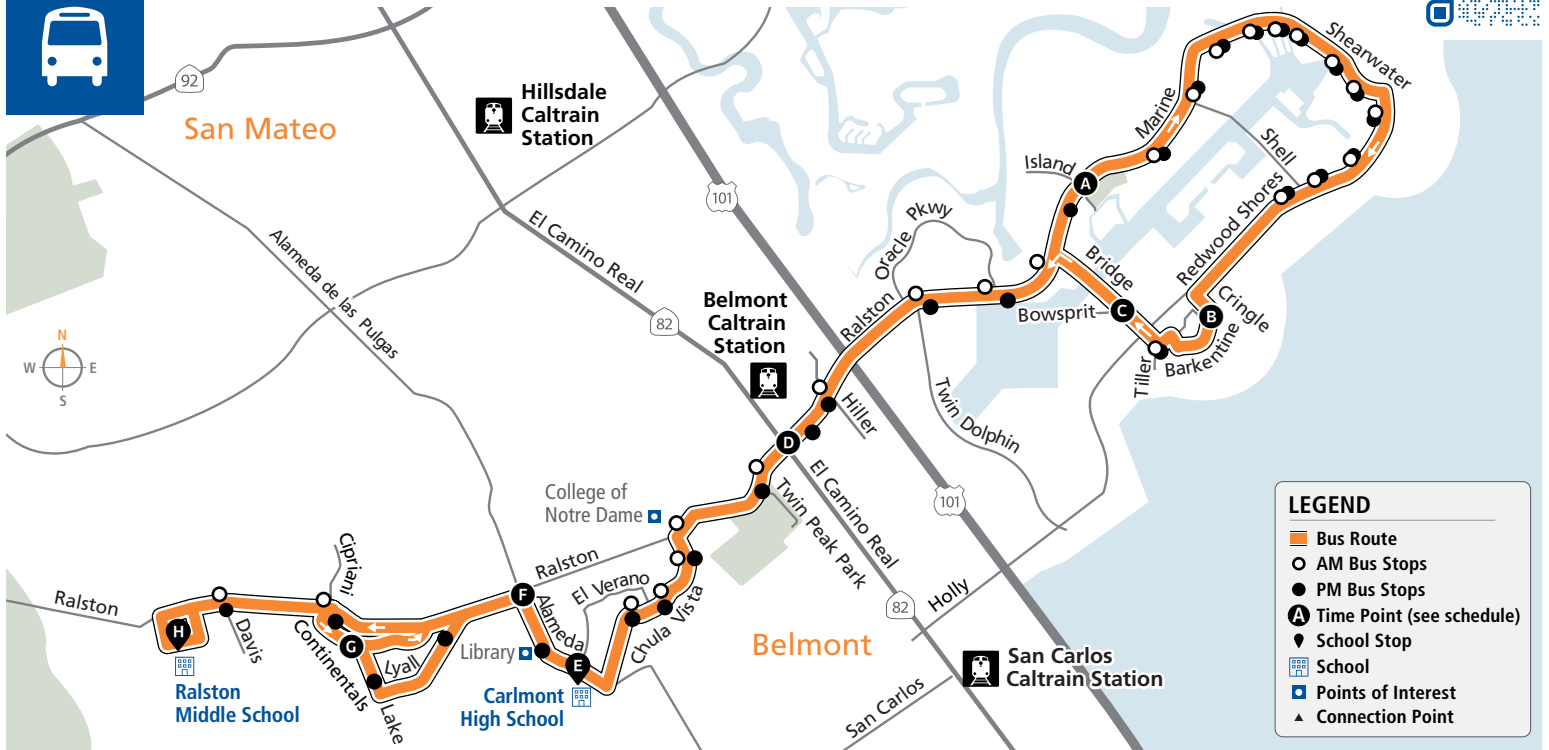

60

samtrans.com/60

School Oriented Route

Effective 09/11/2022

AM

to Alameda/Ralston

Bus Stops	Weekdays		Mon, Tues, Thurs, & Fri Only	Wed & Thurs Only	Bus Stops	Weekdays		Mon, Tues, Thurs, & Fri Only	Wed & Thurs Only
	<b>A</b> Marine/Island	7:02a	7:05a	7:29a		9:11a	○ Marine/Bridge		
○ Marine/Beacon Shores					○ Marine/Oracle				
○ Marine/Shell					○ Marine/Twin Dolphin				
○ Marine/Corriente Pointe					○ Ralston/Hiller				
○ Shearwater/Marine					<b>D</b> Ralston/El Camino Real	7:34a	7:37a	7:55a	9:34a
○ Shearwater/Monaco					○ Ralston/South				
○ Shearwater/Saint Lucia					○ Ralston/Chula Vista				
○ Shearwater/Mindanao					○ Chula Vista/Ralston				
○ Shearwater/Breakwater					○ Chula Vista/Solana				
○ Redwood Shores/Shearwater					○ Chula Vista/Fernwood				
○ Redwood Shores/Egret					<b>E</b> Carlmont High School	7:45a	7:48a	8:08a	9:40a
○ Redwood Shores/Avocet					<b>F</b> Ralston/Alameda de las Pulgas	7:49a	7:52a	8:10a	9:42a
○ Redwood Shores/Shell					○ Ralston/Cipriani				
<b>B</b> Barkentine/Cringle	7:16a	7:19a	7:42a	9:24a	○ Ralston/Davis				
○ Barkentine/Tiller					<b>H</b> Ralston Middle School	7:55a	7:58a	—	—
○ Bridge/Bowsprit									

Bus Stops	Weekdays		Mon, Tues, Thurs, & Fri Only		Wednesdays Only	
<b>A</b> Marine/Island	4:18p	4:19p	3:40p	3:49p	12:59p	1:05p
● Marine/Beacon Shores						
● Marine/Shell						
● Marine/Corriente Pointe						
● Shearwater/Marine						
● Shearwater/Monaco						
● Shearwater/Saint Lucia						
● Shearwater/Mindanao						
● Shearwater/Breakwater						
● Redwood Shores/Shearwater						
● Redwood Shores/Egret						
● Redwood Shores/Avocet						
● Redwood Shores/Shell						
<b>B</b> Barkentine/Cringle	4:29p	4:30p	3:51p	4:00p	1:10p	1:16p
● Barkentine/Tiller						
<b>C</b> Bridge/Bowsprit	4:32p	4:33p	3:53p	4:03p	1:12p	1:18p