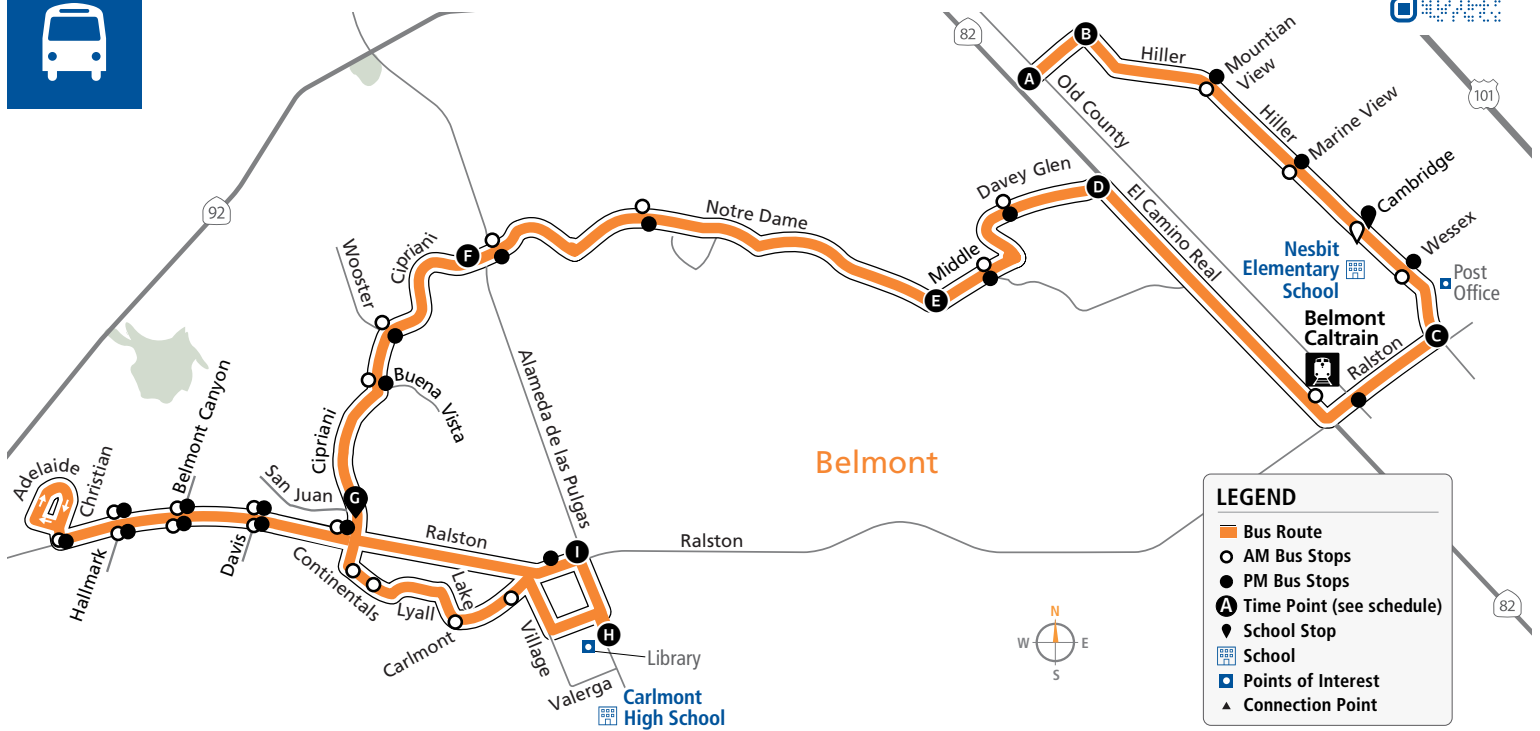

Effective 09/25/2022

LEGEND

- Bus Route
- AM Bus Stops
- PM Bus Stops
- Time Point (see schedule)
- School Stop
- School
- Points of Interest
- Connection Point

AM to Alameda/Ralston

Bus Stops	Mon, Tue, Thurs & Fri Only	Wed & Thurs Only	Bus Stops	Mon, Tue, Thurs & Fri Only	Wed & Thurs Only
B Dale View/Hiller	7:21a	9:01a	Ralston/Cipriani		
Hiller/Mountain View			Ralston/Davis		
Hiller/Marine View			Ralston/Belmont Canyon		
Hiller/Cambridge			Ralston/Hallmark		
Hiller/Wessex			Ralston/Christian		
C Ralston/Hiller	7:26a	9:06a	Ralston/Hallmark		
El Camino Real/Ralston			Ralston/Belmont Canyon		
D Davey Glen/El Camino Real	7:29a	9:09a	Ralston/Davis		
Davey Glen/Edgewood			Continentals/Cipriani		
Davey Glen/Middle			Continentals/Lyall		
E Middle/Notre Dame	7:32a	9:12a	Lake/Carlmont		
Notre Dame/Mezes			Carlmont/Merry Moppet		
Notre Dame/Alameda de las Pulgas			H Alameda de las Pulgas/Belmont Library	8:10a	9:40a
F Alameda de las Pulgas/Cipriani	7:36a	9:16a	I Alameda de las Pulgas/Ralston	8:15a	9:45a
Cipriani/Wooster					
Cipriani/Buena Vista					
G Cipriani/San Juan	7:40a	9:20a			

Effective 09/25/2022

LEGEND

- Bus Route
- AM Bus Stops
- PM Bus Stops
- Ⓐ Time Point (see schedule)
- 📍 School Stop
- 🏫 School
- 🚉 Points of Interest
- ▲ Connection Point

PM to Old County/Dale View

Bus Stops	Weekdays
I Alameda de las Pulgas/Ralston	4:00p
● Ralston/Alameda de las Pulgas	
● Ralston/Cipriani	
● Ralston/Davis	
● Ralston/Belmont Canyon	
● Ralston/Hallmark	
● Ralston/Christian	
● Ralston/Hallmark	
● Ralston/Belmont Canyon	
● Ralston/Davis	
G Cipriani/San Juan	4:10p
● Cipriani/Buena Vista	
● Cipriani/Wooster	
F Alameda de las Pulgas/Cipriani	4:12p

Bus Stops	Weekdays
● Notre Dame/Alameda de las Pulgas	
● Notre Dame/Mezes	
E Middle/Notre Dame	4:17p
● Middle/Davey Glen	
● Davey Glen/Edgewood	
D Davey Glen/El Camino Real	4:20p
● Ralston/Old County	
G Hiller/Ralston	4:24p
● Hiller/Wessex	
● Hiller/Cambridge	
● Hiller/Marine View	
● Hiller/Mountain View	
A Old County/Dale View	4:35p