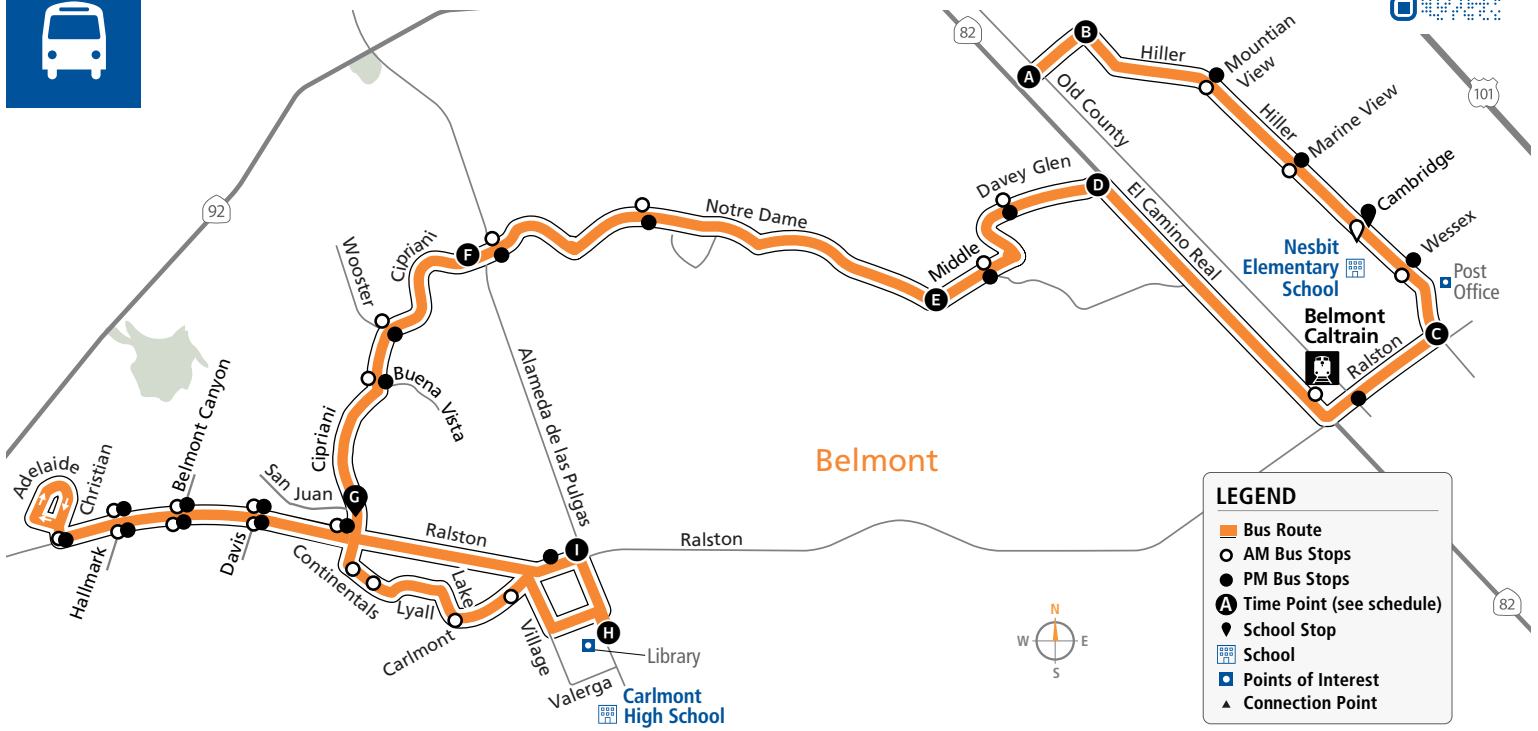

Effective 09/25/2022

LEGEND

- Bus Route
- AM Bus Stops
- PM Bus Stops
- Time Point (see schedule)
- School Stop
- School
- Points of Interest
- Connection Point

AM to Alameda/Ralston

Bus Stops	Mon, Tue, Thurs & Fri Only	Wed & Thurs Only	Bus Stops	Mon, Tue, Thurs & Fri Only	Wed & Thurs Only
B Dale View/Hiller	7:21a	9:01a	Ralston/Cipriani		
Hiller/Mountain View			Ralston/Davis		
Hiller/Marine View			Ralston/Belmont Canyon		
Hiller/Cambridge			Ralston/Hallmark		
Hiller/Wessex			Ralston/Christian		
C Ralston/Hiller	7:26a	9:06a	Ralston/Hallmark		
El Camino Real/Ralston			Ralston/Belmont Canyon		
D Davey Glen/El Camino Real	7:29a	9:09a	Ralston/Davis		
Davey Glen/Edgewood			Continentals/Cipriani		
Davey Glen/Middle			Continentals/Lyall		
E Middle/Notre Dame	7:32a	9:12a	Lake/Carlmont		
Notre Dame/Mezes			Carlmont/Merry Moppet		
Notre Dame/Alameda de las Pulgas			H Alameda de las Pulgas/Belmont Library	8:10a	9:40a
F Alameda de las Pulgas/Cipriani	7:36a	9:16a	I Alameda de las Pulgas/Ralston	8:15a	9:45a
Cipriani/Wooster					
Cipriani/Buena Vista					
G Cipriani/San Juan	7:40a	9:20a			

Effective 09/25/2022

LEGEND

- Bus Route
- AM Bus Stops
- PM Bus Stops
- Ⓐ Time Point (see schedule)
- 📍 School Stop
- 🏫 School
- 🚉 Points of Interest
- ▲ Connection Point

PM to Old County/Dale View

Bus Stops	Weekdays
I Alameda de las Pulgas/Ralston	4:00p
● Ralston/Alameda de las Pulgas	
● Ralston/Cipriani	
● Ralston/Davis	
● Ralston/Belmont Canyon	
● Ralston/Hallmark	
● Ralston/Christian	
● Ralston/Hallmark	
● Ralston/Belmont Canyon	
● Ralston/Davis	
G Cipriani/San Juan	4:10p
● Cipriani/Buena Vista	
● Cipriani/Wooster	
F Alameda de las Pulgas/Cipriani	4:12p

Bus Stops	Weekdays
● Notre Dame/Alameda de las Pulgas	
● Notre Dame/Mezes	
E Middle/Notre Dame	4:17p
● Middle/Davey Glen	
● Davey Glen/Edgewood	
D Davey Glen/El Camino Real	4:20p
● Ralston/Old County	
G Hiller/Ralston	4:24p
● Hiller/Wessex	
● Hiller/Cambridge	
● Hiller/Marine View	
● Hiller/Mountain View	
A Old County/Dale View	4:35p