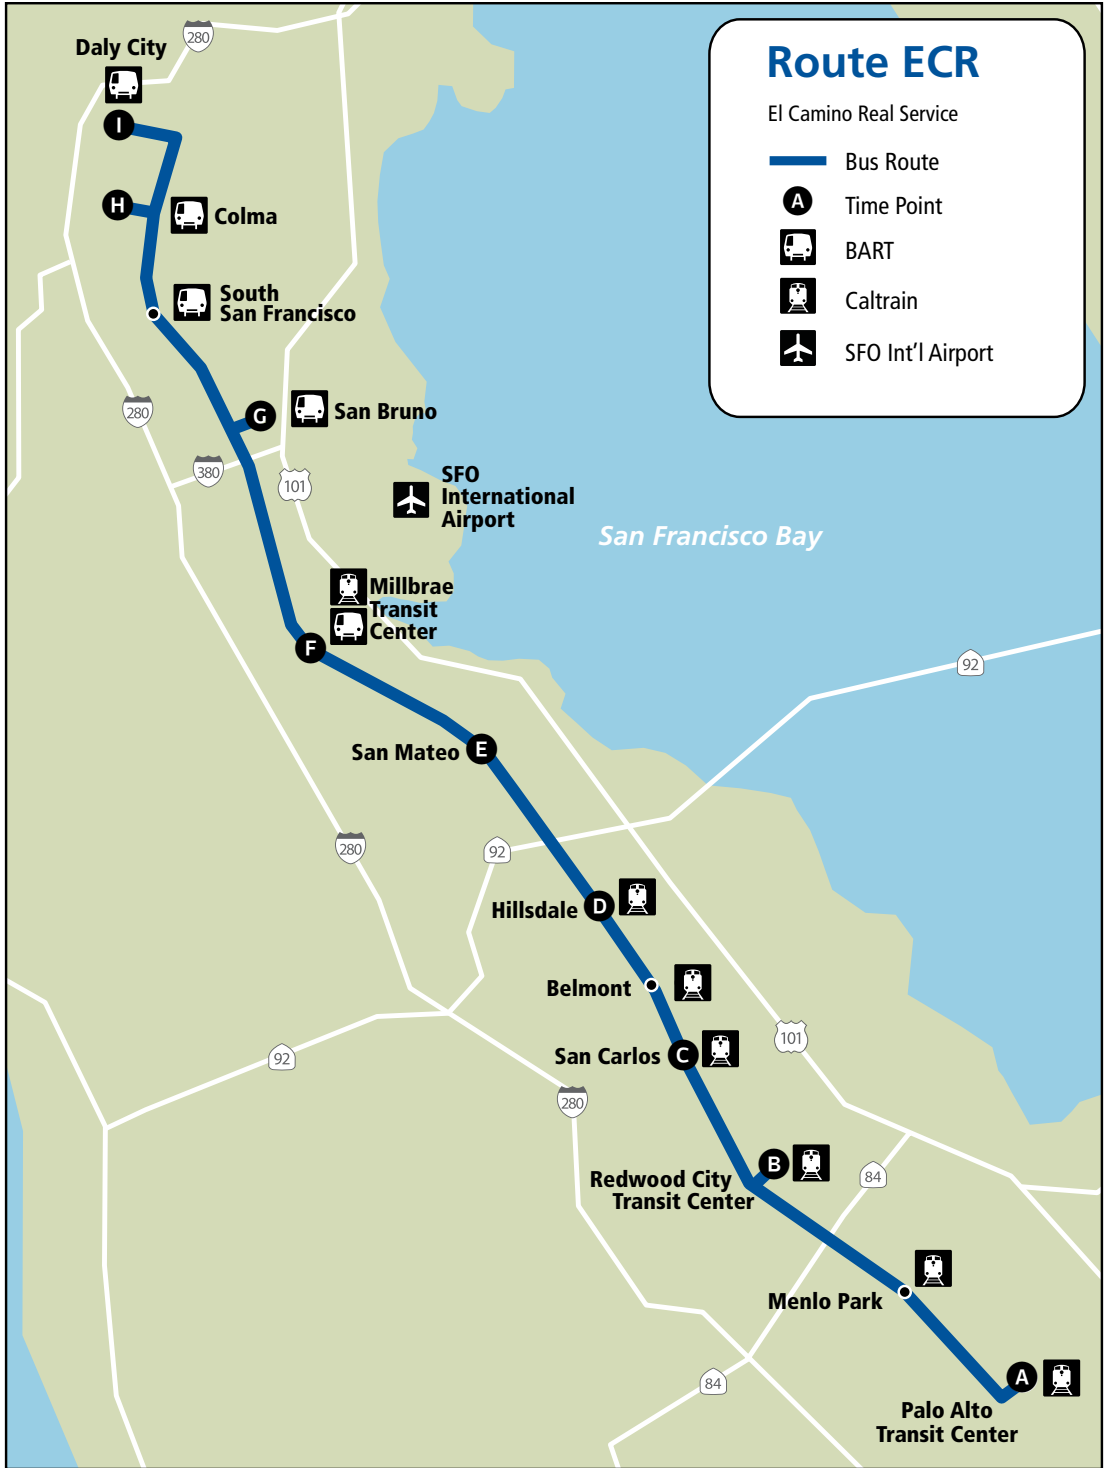

AM - light type. PM - bold type.
Bus is not considered late until 5 minutes past scheduled time.
Not all stops shown. Please call 1-800-660-4287 for other bus stops.

Route ECR
El Camino Real Service

- Bus Route
- Time Point
- BART
- Caltrain
- SFO Int'l Airport

SOUTHBOUND Saturdays to Palo Alto Transit Center

Daly City BART	Colma BART	San Bruno BART	El Caminol Victoria	El Caminol 4th	El Caminol Hillside	El Caminol San Carlos	Redwood City Transit Center	Palo Alto Transit Center
5:40	5:51	6:09	6:22	6:40	6:49	7:00	7:10	7:33
6:00	6:11	6:30	6:43	7:01	7:10	7:21	7:31	7:54
6:20	6:32	6:52	7:05	7:23	7:32	7:43	7:53	8:16
6:40	6:52	7:12	7:26	7:44	7:54	8:05	8:16	8:39
7:00	7:12	7:32	7:46	8:04	8:14	8:25	8:36	8:59
7:20	7:32	7:53	8:08	8:26	8:36	8:48	9:00	9:21
7:40	7:52	8:13	8:28	8:47	8:57	9:09	9:21	9:42
8:00	8:12	8:33	8:48	9:07	9:17	9:29	9:41	10:03
8:20	8:33	8:56	9:10	9:30	9:40	9:52	10:05	10:27
8:40	8:53	9:17	9:31	9:51	10:01	10:13	10:26	10:48
9:00	9:13	9:37	9:55	10:15	10:25	10:37	10:50	11:13
9:20	9:34	10:00	10:18	10:38	10:49	11:01	11:14	11:37
9:40	9:54	10:20	10:38	10:58	11:09	11:21	11:34	11:57
10:00	10:14	10:40	10:58	11:18	11:29	11:41	11:55	12:22
10:20	10:34	11:00	11:18	11:38	11:49	12:01	12:15	12:42
10:40	10:55	11:22	11:40	12:00	12:12	12:24	12:38	1:05
11:00	11:15	11:42	12:00	12:20	12:32	12:44	12:58	1:25
11:20	11:35	12:02	12:20	12:40	12:52	1:04	1:18	1:45
11:40	11:55	12:22	12:40	1:00	1:12	1:24	1:38	2:05
12:00	12:15	12:42	1:00	1:20	1:32	1:44	1:58	2:25
12:20	12:35	1:02	1:20	1:40	1:52	2:04	2:18	2:45
12:40	12:55	1:22	1:40	2:00	2:12	2:24	2:38	3:05
1:00	1:15	1:42	2:00	2:20	2:32	2:44	2:58	3:25
1:20	1:35	2:02	2:20	2:40	2:52	3:04	3:18	3:45
1:40	1:55	2:22	2:40	3:00	3:12	3:24	3:38	4:05
2:00	2:15	2:42	3:00	3:20	3:32	3:44	3:58	4:25
2:20	2:35	3:02	3:20	3:40	3:52	4:04	4:16	4:43
2:40	2:55	3:22	3:40	4:00	4:12	4:24	4:36	5:03
3:00	3:15	3:42	4:00	4:20	4:32	4:44	4:56	5:23
3:20	3:35	4:02	4:20	4:40	4:51	5:02	5:13	5:40
3:40	3:55	4:22	4:40	5:00	5:11	5:22	5:33	6:00
4:00	4:15	4:42	5:00	5:20	5:31	5:42	5:53	6:20
4:20	4:35	5:02	5:20	5:39	5:50	6:01	6:12	6:38
4:40	4:55	5:22	5:40	5:59	6:10	6:21	6:32	6:58
5:00	5:14	5:40	5:54	6:12	6:22	6:33	6:44	7:10
5:20	5:34	6:00	6:14	6:32	6:42	6:53	7:04	7:30
5:40	5:54	6:20	6:34	6:52	7:02	7:13	7:24	7:50
6:00	6:13	6:39	6:53	7:11	7:21	7:31	7:41	8:07
6:20	6:33	6:59	7:13	7:31	7:41	7:51	8:01	8:27
6:45	6:58	7:24	7:39	7:57	8:07	8:17	8:27	8:53
7:10	7:23	7:47	8:02	8:20	8:28	8:38	8:48	9:07
7:35	7:48	8:09	8:24	8:42	8:50	9:00	9:10	9:29
8:00	8:13	8:34	8:49	9:04	9:12	9:22	9:32	9:50
8:30	8:43	9:04	9:18	9:33	9:42	9:51	10:01	10:19
9:00	9:13	9:34	9:48	10:03	10:11	10:20	10:30	10:47
9:30	9:43	10:04	10:18	10:33	10:41	10:50	11:00	11:21
10:00	10:17	10:38	10:52	11:07	11:15	11:24	11:34	11:55
10:30	10:45	11:04	11:18	11:33	11:41	11:50	12:00	12:21
11:00	11:15	11:34	11:47	12:02	12:09	12:19	12:29	12:50
11:30	11:44	12:03	12:16	12:31	12:38	12:48	12:58	1:19
12:10	12:20	12:39	12:51	1:05	1:11	1:21	1:30	1:51
12:40	12:50	1:09	1:21	1:35	1:41	1:51	2:00	2:21

AM - light type. PM - bold type.
Bus is not considered late until 5 minutes past scheduled time.
Not all stops shown. Please call 1-800-660-4287 for other bus stops.

SOUTHBOUND Sundays to Palo Alto Transit Center