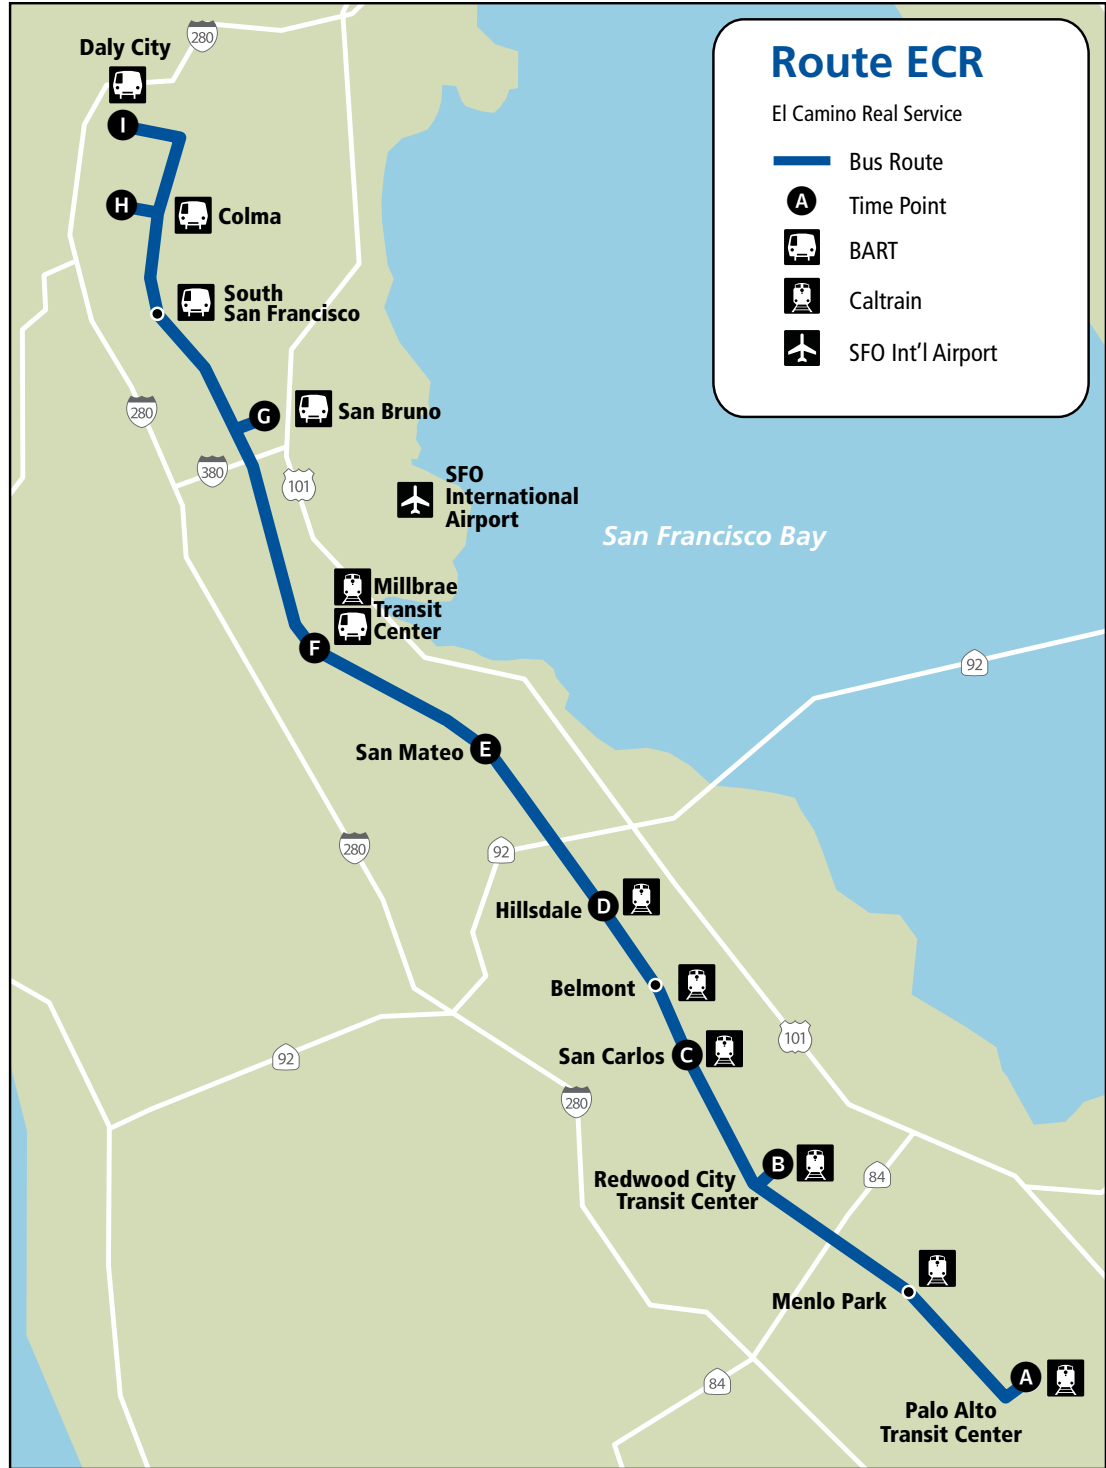

AM - light type. PM - bold type.
Bus is not considered late until 5 minutes past scheduled time.
Not all stops shown. Please call 1-800-660-4287 for other bus stops.

Route ECR

- El Camino Real Service
- Bus Route
- Time Point
- BART
- Caltrain
- SFO Int'l Airport

SOUTHBOUND Saturdays to Palo Alto Transit Center

Daly City BART	Colma BART	San Bruno BART	El Caminol Victoria	El Caminol 4th	El Caminol Hillisdale	El Caminol San Carlos	Redwood City Transit Center	Palo Alto Transit Center
5:41	5:54	6:13	6:25	6:40	6:48	7:00	7:09	7:30
6:10	6:23	6:42	6:55	7:10	7:18	7:30	7:39	8:02
6:29	6:42	7:02	7:15	7:30	7:38	7:50	8:00	8:23
6:50	7:03	7:23	7:36	7:52	8:01	8:13	8:23	8:46
7:09	7:23	7:43	7:57	8:13	8:22	8:34	8:44	9:09
7:26	7:40	8:01	8:15	8:31	8:40	8:52	9:03	9:28
7:45	8:00	8:21	8:35	8:51	9:01	9:13	9:24	9:49
8:04	8:19	8:40	8:54	9:11	9:21	9:33	9:44	10:10
8:20	8:35	8:58	9:12	9:29	9:39	9:52	10:06	10:32
8:37	8:52	9:16	9:30	9:47	9:58	10:11	10:25	10:51
8:54	9:10	9:34	9:48	10:06	10:17	10:30	10:44	11:11
9:13	9:29	9:53	10:07	10:25	10:36	10:49	11:03	11:30
9:29	9:45	10:11	10:25	10:43	10:54	11:07	11:21	11:48
9:49	10:05	10:31	10:45	11:03	11:14	11:27	11:41	12:08
10:09	10:25	10:51	11:05	11:23	11:34	11:47	12:01	12:28
10:27	10:43	11:09	11:23	11:42	11:53	12:06	12:20	12:48
10:46	11:02	11:28	11:43	12:02	12:13	12:26	12:40	1:08
11:04	11:20	11:47	12:02	12:21	12:33	12:46	1:00	1:28
11:23	11:40	12:07	12:22	12:41	12:53	1:06	1:20	1:48
11:42	11:59	12:26	12:42	1:01	1:13	1:26	1:40	2:08
12:02	12:19	12:46	1:02	1:21	1:33	1:46	2:00	2:28
12:22	12:39	1:07	1:23	1:41	1:53	2:06	2:20	2:48
12:42	12:59	1:27	1:43	2:01	2:13	2:26	2:40	3:08
1:02	1:19	1:47	2:03	2:21	2:33	2:46	3:00	3:28
1:23	1:40	2:08	2:24	2:41	2:53	3:06	3:20	3:48
1:43	2:00	2:28	2:44	3:01	3:13	3:26	3:40	4:08
2:03	2:20	2:48	3:04	3:21	3:33	3:46	4:00	4:28
2:24	2:41	3:09	3:25	3:42	3:54	4:07	4:19	4:47
2:44	3:01	3:29	3:45	4:02	4:13	4:26	4:38	5:06
3:04	3:21	3:49	4:05	4:22	4:33	4:46	4:58	5:25
3:24	3:41	4:09	4:24	4:41	4:52	5:05	5:16	5:43
3:44	4:01	4:28	4:43	5:00	5:11	5:24	5:35	6:02
4:04	4:21	4:48	5:03	5:20	5:31	5:44	5:55	6:22
4:24	4:41	5:08	5:22	5:38	5:49	6:02	6:13	6:40
4:44	5:01	5:27	5:41	5:57	6:08	6:21	6:31	6:57
5:04	5:20	5:46	6:00	6:16	6:25	6:38	6:48	7:14
5:24	5:40	6:06	6:20	6:35	6:44	6:57	7:07	7:33
5:44	6:00	6:26	6:40	6:55	7:04	7:17	7:26	7:50
6:04	6:20	6:46	7:00	7:15	7:24	7:37	7:46	8:10
6:34	6:49	7:15	7:29	7:44	7:52	8:05	8:14	8:37
7:04	7:19	7:43	7:57	8:12	8:20	8:33	8:41	9:04
7:35	7:49	8:13	8:27	8:42	8:50	9:03	9:11	9:34
8:05	8:19	8:41	8:55	9:10	9:18	9:31	9:39	10:01
8:35	8:49	9:11	9:25	9:40	9:48	10:00	10:07	10:29
9:06	9:20	9:42	9:55	10:10	10:18	10:30	10:37	10:58
9:38	9:51	10:12	10:25	10:40	10:47	10:58	11:05	11:26
10:10	10:23	10:44	10:57	11:12	11:19	11:30	11:37	11:57
10:42	10:53	11:12	11:25	11:40	11:47	11:58	12:05	12:25
11:12	11:23	11:42	11:54	12:08	12:15	12:26	12:33	12:53
11:42	11:52	12:11	12:23	12:37	12:43	12:54	1:01	1:20
12:16	12:26	12:45	12:56	1:09	1:15	1:26	1:33	1:52
12:47	12:57	1:16	1:27	1:40	1:46	1:57	2:04	2:23

AM - light type. PM - bold type.
Bus is not considered late until 5 minutes past scheduled time.
Not all stops shown. Please call 1-800-660-4287 for other bus stops.

SOUTHBOUND Sundays to Palo Alto Transit Center