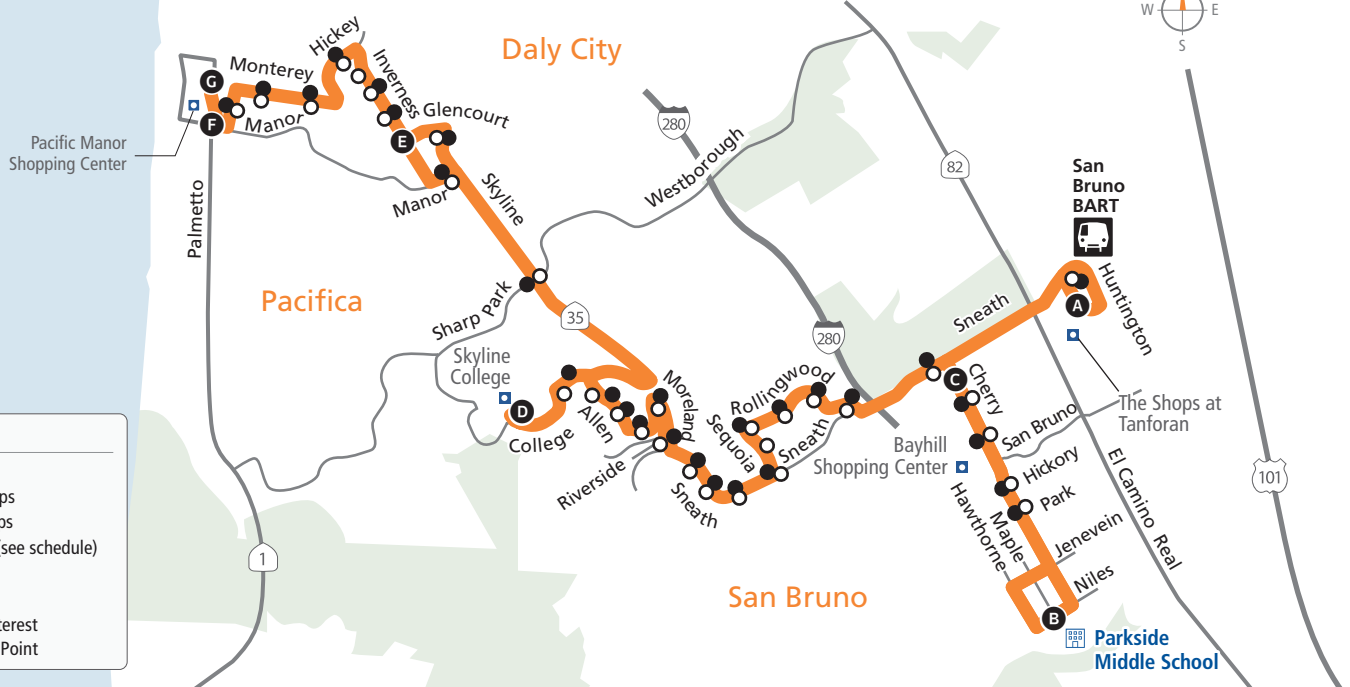

LEGEND

- Bus Route
- AM Bus Stops
- PM Bus Stops
- Ⓐ Time Point (see schedule)
- 📍 School Stop
- 🏫 School
- 📍 Points of Interest
- ▲ Connection Point

PM to West Manor/Palmetto

Bus Stops	Mon, Tues, Thurs, & Fri	Wednesdays Only	Bus Stops	Mon, Tues, Thurs, & Fri	Wednesdays Only
A San Bruno BART	3:10p	1:09p	● Sneath/Mendocino		
● Sneath & Huntington			● Riverside/Moreland		
● Cherry/Peninsula			● Longview/Moreland		
● Cherry/Bay Hill			● Longview/Goodwin		
● Cherry/Hickory			● 220 Allen		
● Cherry/Park			● Allen/Ross		
B Parkside Intermediate School	3:21p	1:20p	● College/Sheryl		
● Cherry/Park			D Skyline College	3:39p	1:38p
● Cherry/Hickory			● College/Allen		
● Cherry/Grundy			● Skyline/Westborough		
● Cherry/Sneath			● Manor/Skyline		
● Sneath/Cherry			● Inverness/Glencourt		
● Rollingwood/Sneath			● Inverness/Heathcliff		
● 2260 Rollingwood			● Inverness/Foothill		
● Rollingwood/Cottonwood			● Hickey/Catalina		
● Rollingwood/Sequoia			● Monterey/Beaumont		
● Sequoia/Sneath			● Monterey/Waterford		
● Sneath/Claremont			● Oceana/Pacific Manor		
● Sneath/Monterey			F West Manor/Palmetto	3:59p	1:58p
● Sneath/Colusa					

Bus Fares	Cash	Clipper*	Day Pass	Monthly Pass	Cash	Clipper*	Day Pass	Monthly Pass	
Youth (Age 18 & younger)	$1.10	$1.00	$2.00	$27.00	Adult (Age 19 through 64)	$2.25	$2.05	$4.50	$65.60

*Free 2-hour transfers between local SamTrans routes on Clipper or SamTrans Mobile App. Tickets available on SamTrans Mobile. 🍏 🤖