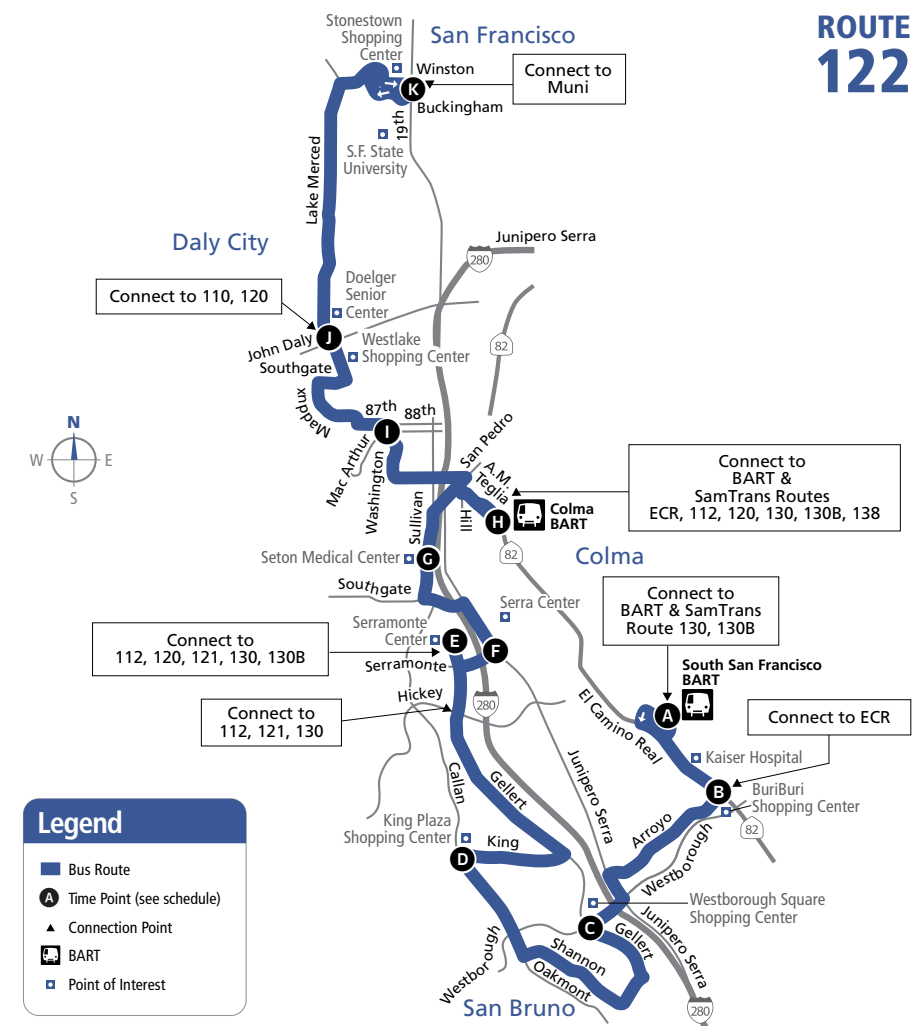

AM - light type. PM - **bold type.** Northbound service is drop off only in San Francisco. Bus is not considered late until 5 minutes past scheduled time. Not all stops shown. Please call 1-800-660-4287 for other bus stops.

ROUTE 122

How to Use this Timetable:

Locate the time point (A) on the map prior to where you want to board the bus. Not all bus stops are shown. Find the same time point on the schedule. The departure/arrival times are listed under each time point. Please plan to arrive 5 minutes prior to your departure time. To plan your trip, use this timetable with the SamTrans System Map, which shows where all routes operate. Trip-planning assistance is available by calling SamTrans at 1-800-660-4287.

Saturdays to South San Francisco BART

Stonestown Shopping Center	Lake Merced/ John Daly	Washington/ MacArthur	Colma BART	Seton Medical Center	Serra Center	Serramonte Center	Callan/ King	Gellert/ Westborough	SF BART (Bay 5)
K	J	I	H	G	F	E	D	C	A
8:21	8:29	8:34	8:41	8:46	8:50	8:56	9:07	9:15	9:23
9:21	9:29	9:34	9:41	9:46	9:50	9:56	10:07	10:15	10:23
10:00	10:09	10:15	10:23	10:28	10:32	10:38	10:49	10:59	11:08
10:30	10:39	10:45	10:53	10:58	11:02	11:08	11:19	11:29	11:38
11:00	11:09	11:15	11:23	11:28	11:32	11:38	11:49	11:59	12:08
11:30	11:39	11:45	11:53	11:58	12:02	12:08	12:19	12:29	12:38
12:00	12:09	12:15	12:23	12:28	12:32	12:38	12:49	12:59	1:08
12:30	12:39	12:45	12:54	12:59	1:03	1:11	1:22	1:32	1:41
1:00	1:09	1:15	1:24	1:29	1:33	1:41	1:52	2:02	2:11
1:30	1:39	1:45	1:54	1:59	2:02	2:10	2:22	2:31	2:41
2:00	2:09	2:15	2:24	2:29	2:32	2:40	2:52	3:01	3:11
2:30	2:39	2:45	2:54	2:59	3:02	3:10	3:22	3:31	3:41
3:00	3:09	3:15	3:24	3:29	3:33	3:41	3:53	4:03	4:12
3:30	3:39	3:45	3:54	3:59	4:03	4:11	4:23	4:33	4:42
4:00	4:09	4:15	4:24	4:29	4:33	4:41	4:52	5:03	5:12
4:30	4:39	4:45	4:54	4:59	5:03	5:11	5:22	5:33	5:42
5:00	5:09	5:15	5:24	5:29	5:32	5:41	5:52	6:03	6:12
5:30	5:39	5:45	5:54	5:59	6:02	6:11	6:22	6:33	6:42
6:00	6:09	6:15	6:24	6:29	6:32	6:41	6:52	7:03	7:12
6:30	6:39	6:45	6:53	6:58	7:01	7:10	7:21	7:32	7:41
7:00	7:09	7:15	7:23	7:28	7:31	7:40	7:51	8:02	8:11
7:30	7:38	7:44	7:52	7:57	8:00	8:07	8:18	8:27	8:35
8:00	8:08	8:14	8:22	8:27	8:30	8:37	8:48	8:57	9:05
8:30	8:38	8:44	8:52	8:57	9:00	9:07	9:18	9:27	9:35
9:00	9:08	9:14	9:22	9:27	9:30	9:37	9:48	9:57	10:05
9:30	9:38	9:44	9:52	9:57	10:00	10:07	10:18	10:27	10:35
10:00	10:08	10:14	10:22	10:27	10:30	10:37	10:48	10:57	11:05
10:30	10:38	10:44	10:52	10:57	11:00	11:07	11:18	11:27	11:35

AM - light type. PM - **bold type.** Southbound service is pick-up only in San Francisco. Bus is not considered late until 5 minutes past scheduled time. Not all stops shown. Please call 1-800-660-4287 for other bus stops.

Sundays to Stonestown/SF State