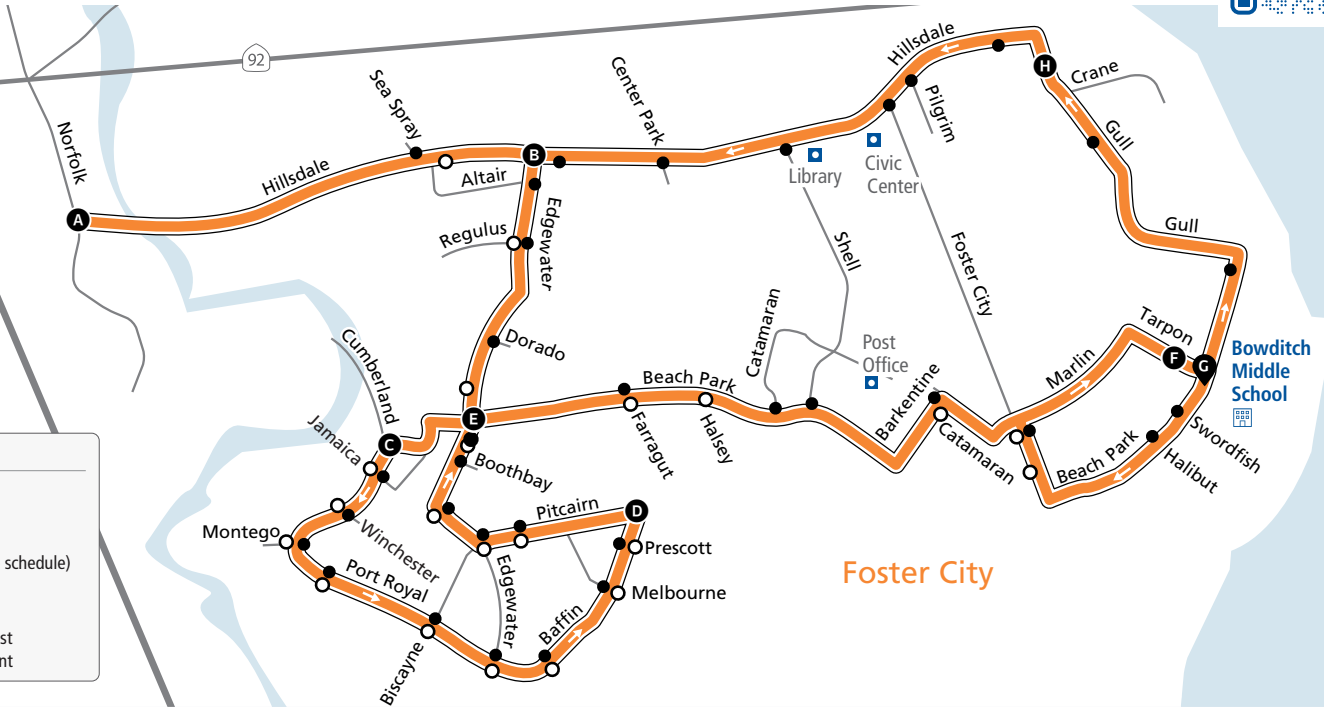

LEGEND

- Bus Route
- AM Bus Stops
- PM Bus Stops
- Time Point (see schedule)
- School Stop
- School
- Points of Interest
- Connection Point

PM to Hillsdale/Norfolk

Bus Stops	Mon, Tue, & Thurs Only		Wed & Fri Only		Bus Stops	Mon, Tue, & Thurs Only		Wed & Fri Only	
G Bowditch Middle School	—	3:12p	—	2:22p	● Edgewater/Monterey				
● Beach Park/Swordfish					● Edgewater/Boothbay				
● Beach Park/Halibut					● Edgewater/Port Royal				
● Beach Park/Foster City					E Edgewater/Beach Park	—	3:32p	—	2:42p
● Marlin/Foster City					● Edgewater/Dorado				
● Catamaran/Barkentine					● Edgewater/Regulus				
● Beach Park/Shell					● Edgewater/Altair				
● Beach Park/Catamaran					B Hillsdale/Edgewater	—	3:35p	—	2:45p
● Beach Park/Farragut					F Tarpon/Beach Park	3:10p	—	2:20p	—
C Port Royal/Cumberland	—	3:22p	—	2:32p	● Gull/Beach Park				
● Port Royal/Jamaica					● 833 Gull				
● Port Royal/Winchester					H Gull/Crane	3:14p	—	2:24p	—
● Port Royal/Montego					● 1261 E Hillsdale				
● 46 Port Royal					● Hillsdale/Pilgrim				
● Port Royal/Biscayne					● Hillsdale/Foster City				
● Port Royal/Edgewater					● Hillsdale/Shell				
● Baffin/Edgewater					● Hillsdale/Center Park				
● Baffin/Melbourne					● Hillsdale/Edgewater				
● Baffin/Prescott					● Hillsdale/Sea Spray				
D Pitcairn/Santa Rosa-Baffin	—	3:28p	—	2:38p	A Hillsdale/Norfolk	3:24p	3:39p	2:34p	2:49p
● Pitcairn/Santa Catalina									
● Pitcairn/Edgewater									

Bus Fares	Cash Clipper* Day Pass Monthly Pass				Cash Clipper* Day Pass Monthly Pass				
	Cash	Clipper*	Day Pass	Monthly Pass	Cash	Clipper*	Day Pass	Monthly Pass	
Youth (Age 18 & younger)	$1.10	$1.00	$2.00	$27.00	Adult (Age 19 through 64)	$2.25	$2.05	$4.50	$65.60

*Free 2-hour transfers between local SamTrans routes on Clipper or SamTrans Mobile App. **Tickets available on SamTrans Mobile.**