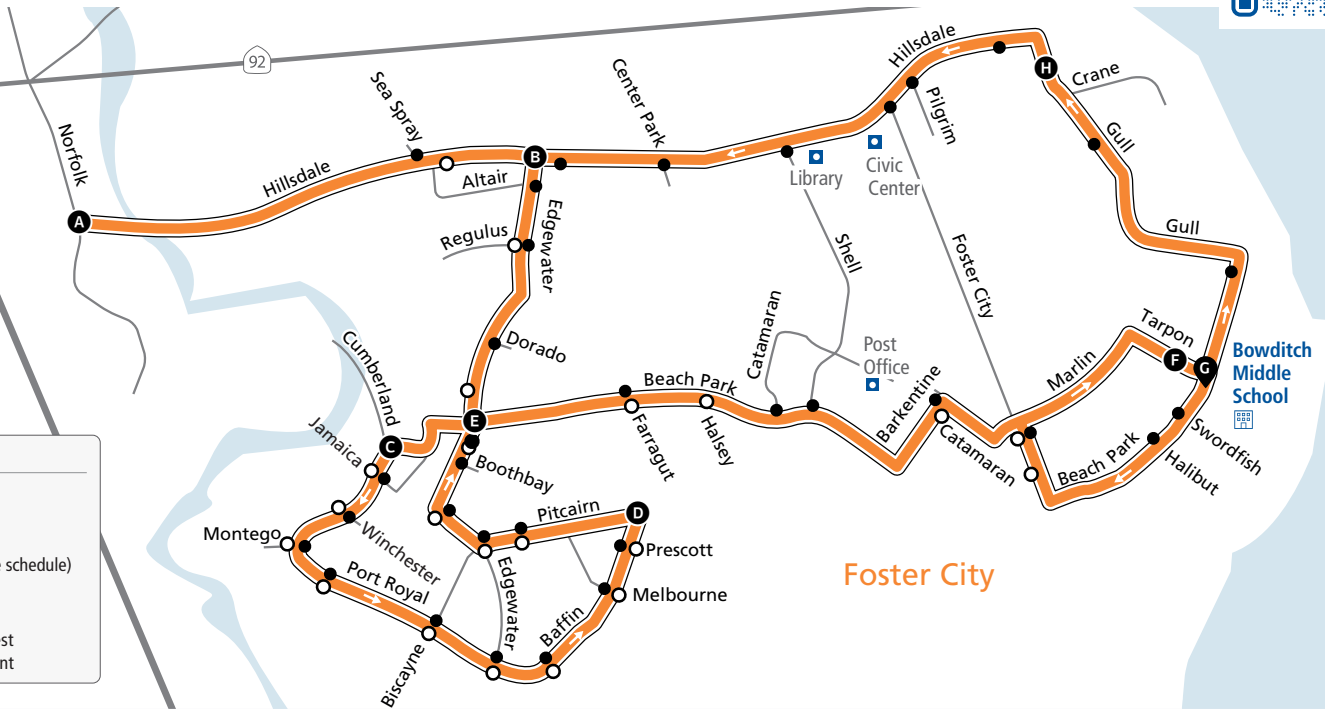

LEGEND

- Bus Route
- AM Bus Stops
- PM Bus Stops
- A Time Point (see schedule)
- S School Stop
- S School
- P Points of Interest
- ▲ Connection Point

AM to Bowditch Middle School

Bus Stops	Weekdays	Bus Stops	Weekdays
A Hillsdale/Norfolk	7:34a	○ Baffin/Melbourne	
○ Hillsdale/Altair		○ Baffin/Prescott	
B Edgewater/Hillsdale	7:36a	D Pitcairn/Santa Rosa-Baffin	7:46a
○ Edgewater/Regulus		○ Pitcairn/Santa Catalina	
○ Edgewater/Beach Park		○ Pitcairn/Edgewater	
C Port Royal/Cumberland	7:39a	○ Edgewater/Monterey	
○ Port Royal/Jamaica		○ Edgewater/Port Royal	
○ Port Royal/Winchester		E Beach Park/Edgewater	7:57a
○ Port Royal/Montego		○ Beach Park/Farragut	
○ 46 Port Royal		○ Beach Park/Halsey	
○ Port Royal/Biscayne		○ Barkentine/Catamaran	
○ Port Royal/Edgewater		○ Marlin/Foster City	
○ Baffin/Edgewater		F Bowditch Middle School	8:05a