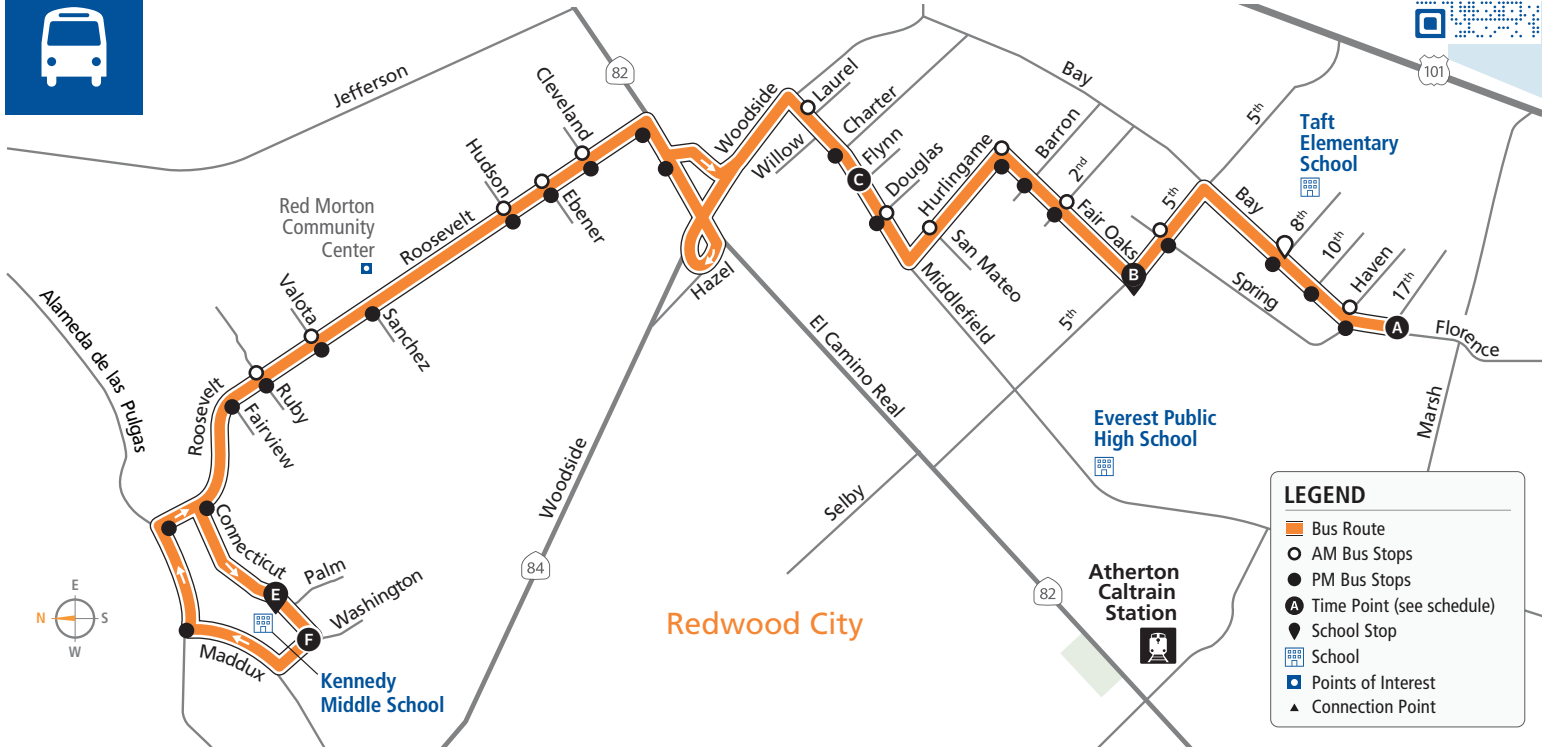

79

samtrans.com/79
School Oriented Route

Effective 08/06/2023

LEGEND

- Bus Route
- AM Bus Stops
- PM Bus Stops
- Time Point (see schedule)
- ▼ School Stop
- ▭ School
- ▭ Points of Interest
- ▲ Connection Point

AM to Kennedy Middle School

Bus Stops	Weekdays
A Florence/17 th	7:48a
○ Bay/Haven	
○ Bay/8 th	
○ 5 th /Spring	
B Fair Oaks/5 th	7:55a
○ Fair Oaks/2 nd	
○ Fair Oaks/Hurlingame	
○ Hurlingame/San Mateo	
○ Middlefield/Douglas	
C Middlefield/Flynn	8:01a
○ Middlefield/Laurel	
○ Roosevelt/Cleveland	
○ Roosevelt/Ebener	
○ Roosevelt/Hudson	
○ Roosevelt/Valota	
○ Roosevelt/Ruby	
E Kennedy Middle School	8:15a

PM to Florence/17th

Bus Stops	Mon, Tue, Wed, & Fri	Thursdays Only
F Kennedy Middle School	3:25p	2:00p
● Maddux/Alameda De Las Pulgas		
● Roosevelt/Windsor		
● Roosevelt/Connecticut		
● Roosevelt/Fairview		
● Roosevelt/Ruby		
● Roosevelt/Valota		
● Roosevelt/Sanchez		
● Roosevelt/Hudson		
● Roosevelt/Ebener		
● Roosevelt/Cleveland		
● Roosevelt/El Camino Real		
● El Camino Real/Oak		
● Middlefield/Charter		
● Middlefield/Douglas		
● Fair Oaks/Hurlingame		
● Fair Oaks/Barron		
● Fair Oaks/2 nd		
● Fair Oaks/5 th		
● 5 th /Spring		
● Bay/8 th		
● Bay/10 th		
● Bay/Haven		
A Florence/17 th	3:52p	2:27p

Bus Fares	Cash	Clipper*	Day Pass	Monthly Pass	Cash	Clipper*	Day Pass	Monthly Pass	
Youth (Age 18 & younger)	\$1.10	\$1.00	\$2.00	\$27.00	Adult (Age 19 through 64)	\$2.25	\$2.05	\$4.50	\$65.60

*Free 2-hour transfers between local SamTrans routes on Clipper or SamTrans Mobile App. Tickets available on SamTrans Mobile. 🍏 🤖