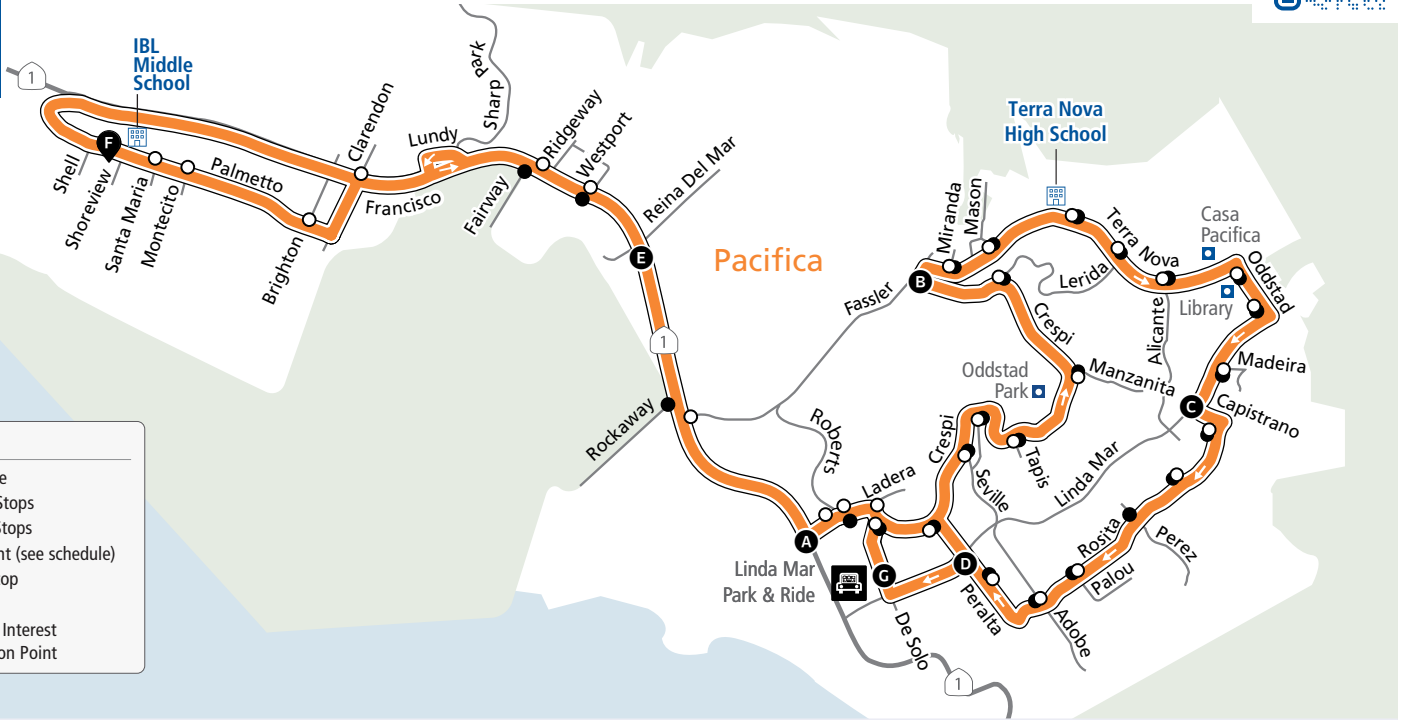

LEGEND

- Bus Route
- AM Bus Stops
- PM Bus Stops
- Ⓐ Time Point (see schedule)
- 📍 School Stop
- 🏫 School
- 📍 Points of Interest
- ▲ Connection Point

PM

to Linda Mar Park & Ride

Bus Stops	Mon, Tue, Thurs & Fri	Wednesdays Only	Bus Stops	Mon, Tues, Thurs, & Fri	Wednesdays Only
F IBL Middle School	3:20p	2:15p	● Terra Nova/Mason		
● Bradford/Fairway			● Terra Nova High School		
● Westport/Highway 1			● Terra Nova/Lerida		
● Highway 1/Reina Del Mar			● Terra Nova/Alicante		
● Highway 1/Rockaway Beach			● Terra Nova/Oddstad		
● Crespi/Highway1			● Oddstad/Terra Nova		
● Crespi/Roberts			● Linda Mar/Madeira		
● Crespi/De Solo			● Capistrano/Linda Mar		
● Crespi/Peralta			● Capistrano/Rosita		
● Crespi/Seville			● 1256 Rosita		
● Crespi/Regina			● Rosita/Perez		
● Crespi/Tapis			● Rosita/Palou		
● Crespi/Manzanita			● Rosita/Adobe		
● Crespi/Lerida			● 1391 Peralta		
● Crespi/Fassler			● Peralta/Linda Mar		
● Terra Nova/Miranda			G Linda Mar Park N Ride	3:54p	2:49p

Bus Fares	Cash	Clipper*	Day Pass	Monthly Pass	Cash	Clipper*	Day Pass	Monthly Pass	
Youth (Age 18 & younger)	$1.10	$1.00	$2.00	$27.00	Adult (Age 19 through 64)	$2.25	$2.05	$4.50	$65.60

*Free 2-hour transfers between local SamTrans routes on Clipper or SamTrans Mobile App. Tickets available on SamTrans Mobile. 🍏 🍎